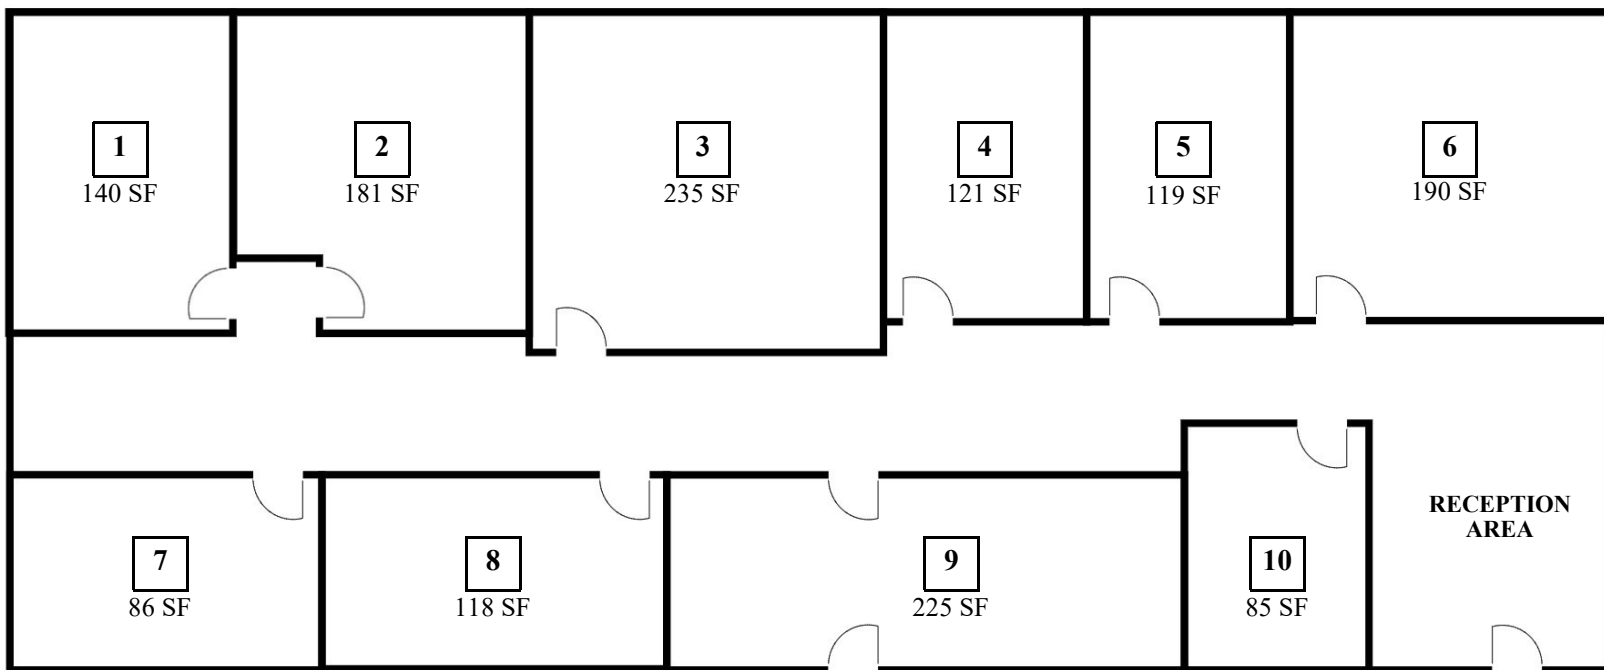

CRESTWOOD SUITES

- Suite 435 -

Suite	Monthly Rent
1	$400.00
2	$500.00
3	$595.00
4	$350.00
5	$350.00
6	$495.00
7	$300.00
8	$305.00
9	$585.00
10	$300.00

Highlights

- Private, individual office spaces
- Internet included
- Developing local area
- Monthly rents as low as $300