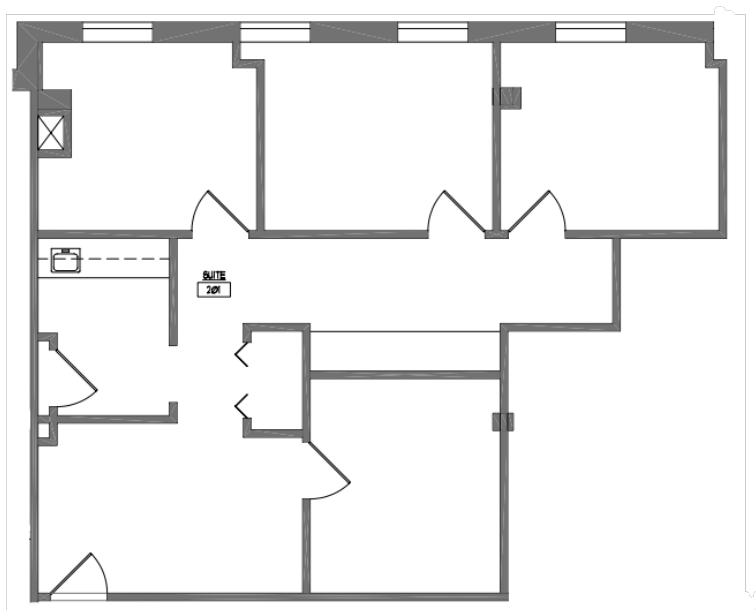

CRESTWOOD EXECUTIVE CENTER

50 Crestwood Executive Center, St. Louis, MO 63126

Office Suites Available

- 85 - 987 SF Available For Lease
- Full Service starting at \$18.00/SF
- Easy Access to Watson Road and Interstate 44
- Ample Parking
- Now Offering Individual Office Spaces ranging from 85 - 235 SF!

Floor Plans

Suite 201:

987 RSF available

Suite 301:

536 RSF available

Floor Plans

Suite 315:

821 RSF available