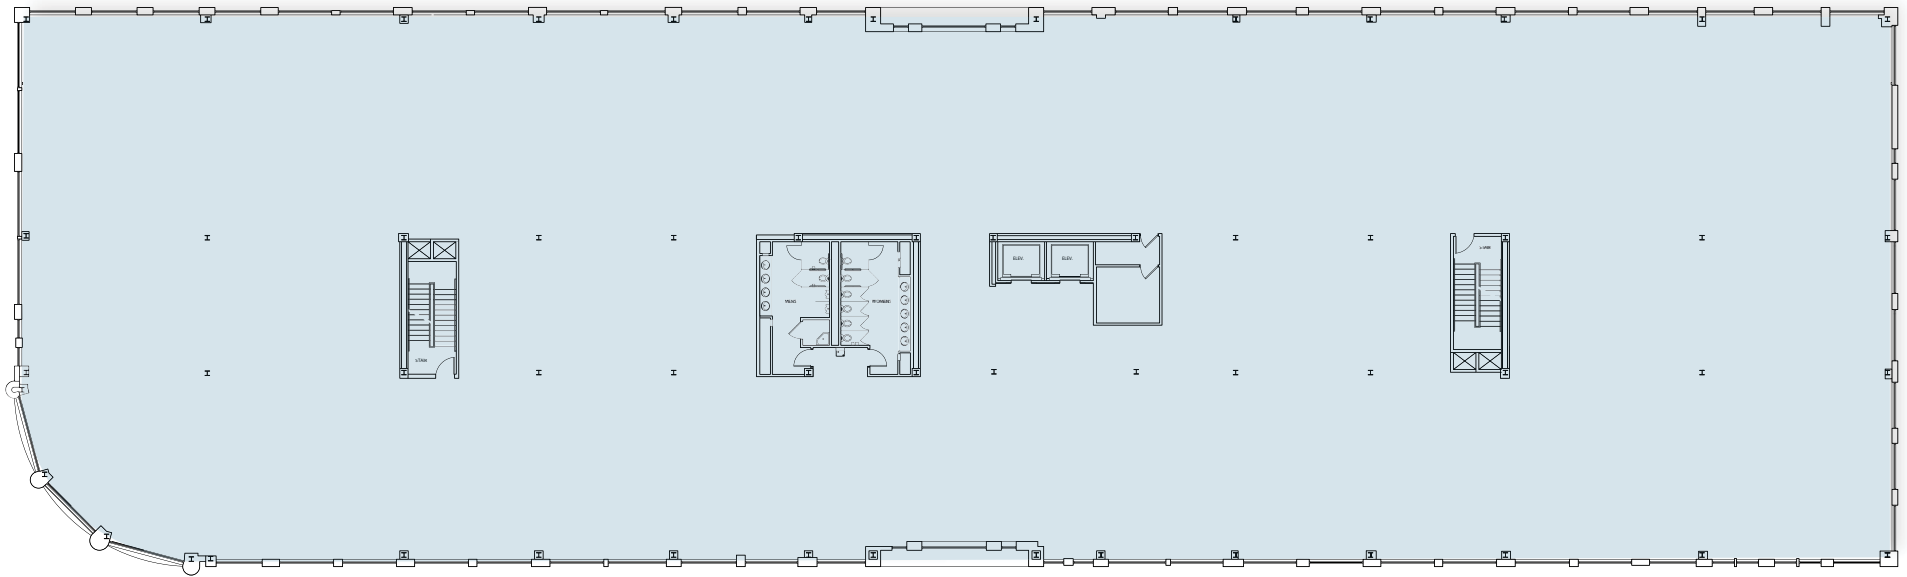

SUITE 300 | ± 33,515 SF

▶ TAKE A VIRTUAL TOUR

1520
SOUTH

CLAIRE SHEALY LOVETTE
704.607.1984 (c) | 704.926.1409 (d)
claire@beacondevelopment.com

WILLIAM MANN
901.210.3908 (c) | 919.261.7566 (d)
william@beacondevelopment.com