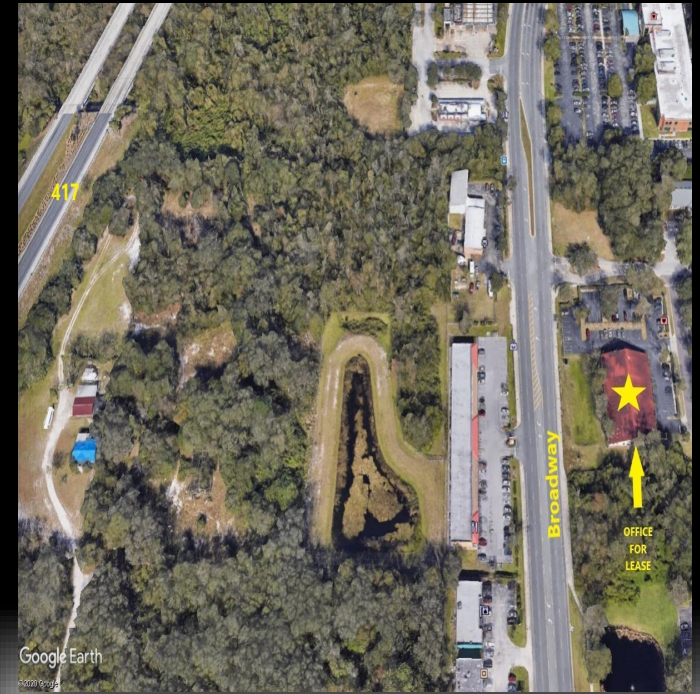

MEDICAL SPACE IN OVIEDO

For Lease 2,648 SF - 1000 Executive Drive, Oviedo, FL 32765

Less than 3 minutes from SR-417 and Oviedo Medical Center Hospital

- Less than 3 minutes from SR 417 and New Oviedo Medical Center Hospital.
- Bus Stop at this property.
- Renovated in 2016.
- Signage.
- Parking: 64 spaces (5.08) ratio.
- 24 Hour Availability.
- 2,648 SF
- Rent: \$21.00 psf Triple Net