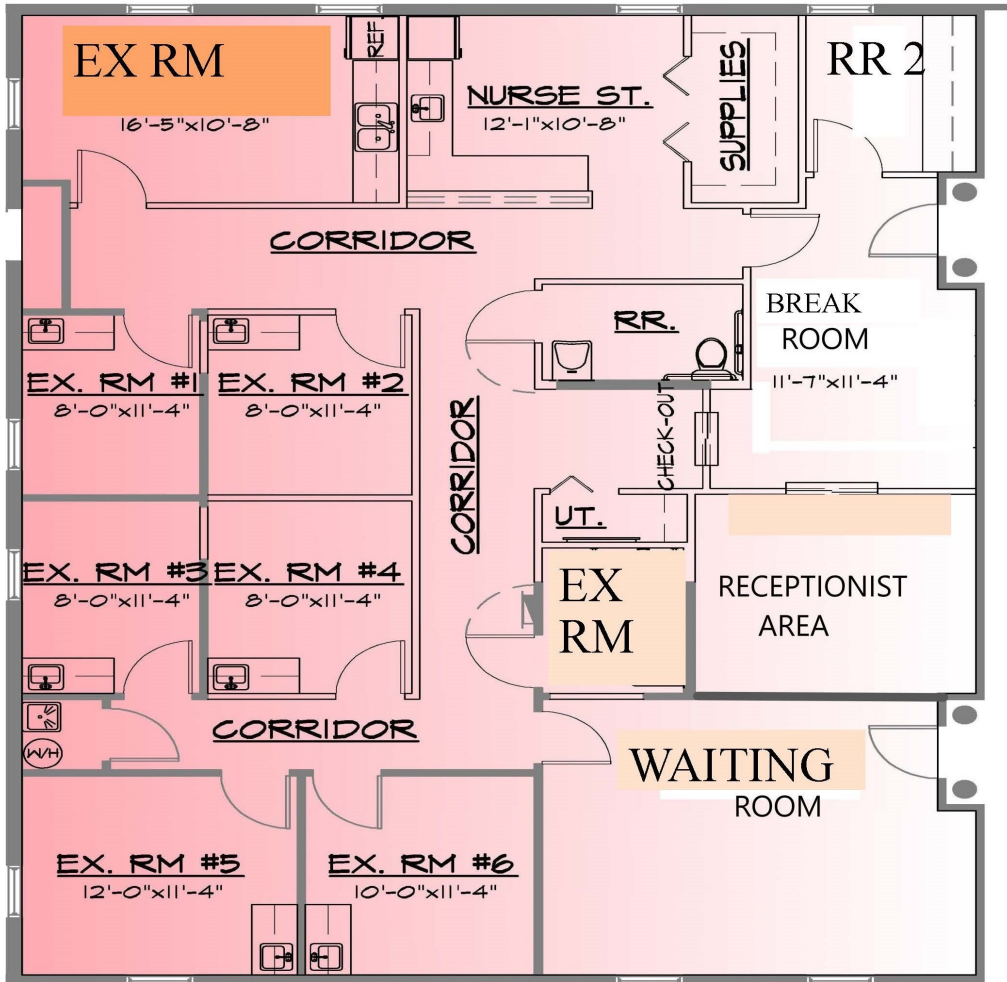

MEDICAL SPACE IN OVIEDO

For Lease 2,648 SF - 1000 Executive Drive, Oviedo, FL 32765

Less than 3 minutes from SR-417 and Oviedo Medical Center Hospital

- Less than 3 minutes from SR 417 and New Oviedo Medical Center Hospital.
- Bus Stop at this property.
- Renovated in 2016.
- Signage.
- Parking: 64 spaces (5.08) ratio.
- 24 Hour Availability.
- 2,648 SF
- Rent: \$21.00 psf Triple Net