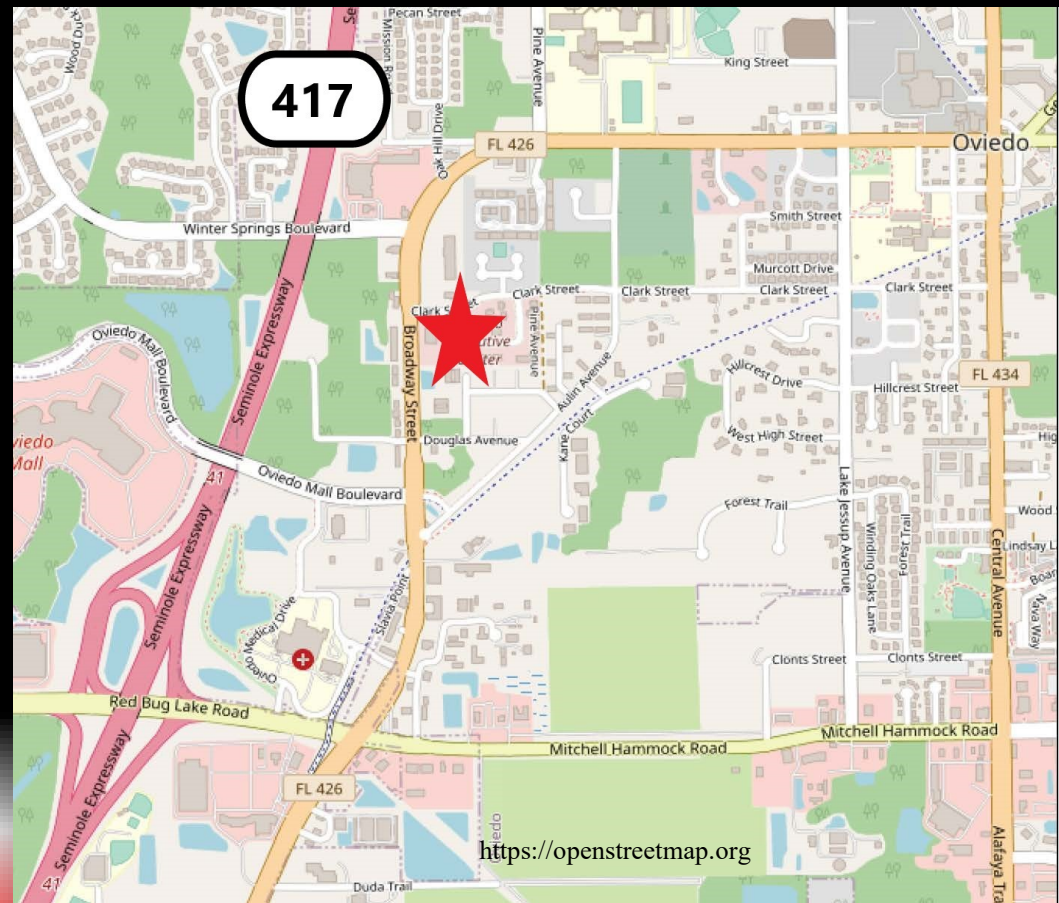

MEDICAL SPACE IN OVIEDO

For Lease 2,648 SF - 1000 Executive Drive, Oviedo, FL 32765

Less than 3 minutes from SR-417 and Oviedo Medical Center Hospital

- Less than 3 minutes from SR 417 and New Oviedo Medical Center Hospital.
- Bus Stop at this property.
- Renovated in 2016.
- Signage.
- Parking: 64 spaces (5.08) ratio.
- 24 Hour Availability.
- 2,648 SF
- Rent: \$21.00 psf Triple Net