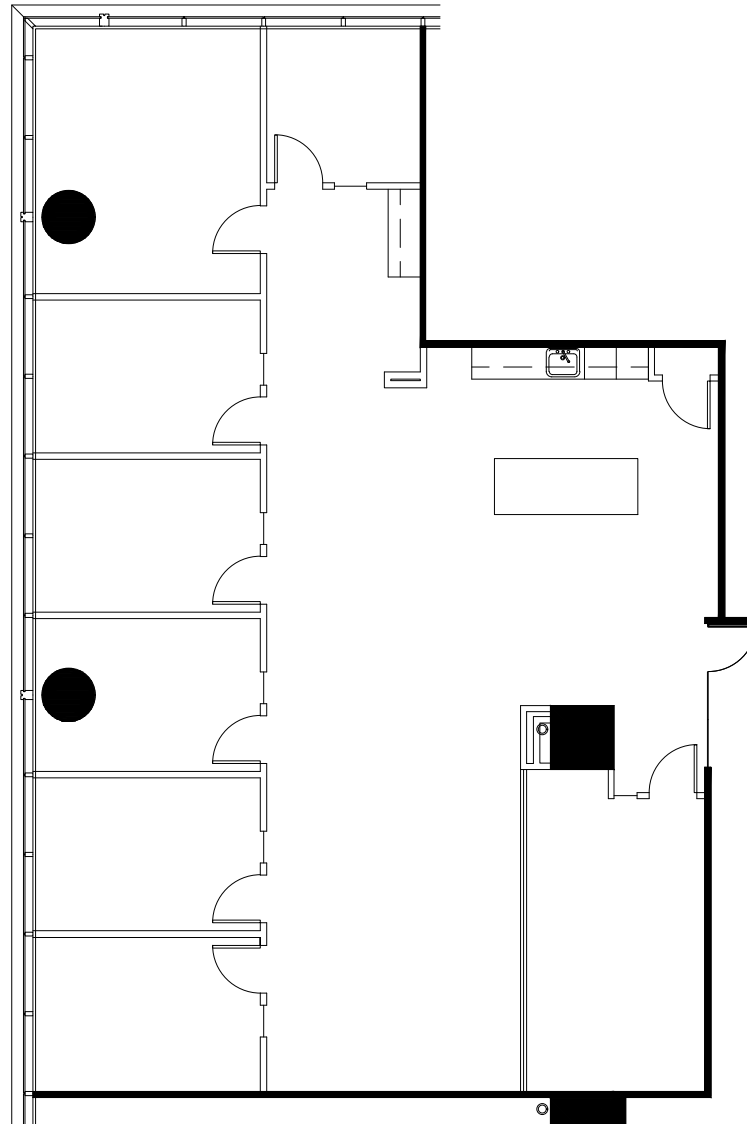

ONE ALLIANCE CENTER

3500 Lenox Road | Atlanta

Suite 500 | 2,970 RSF

Disclaimer: The above floor plans are not to scale. The available space shown is believed to be correct but is subject to change.

JOHN GRIMSLEY | 404.443.1875
JOHN.GRIMSLEY@HIGHWOODS.COM