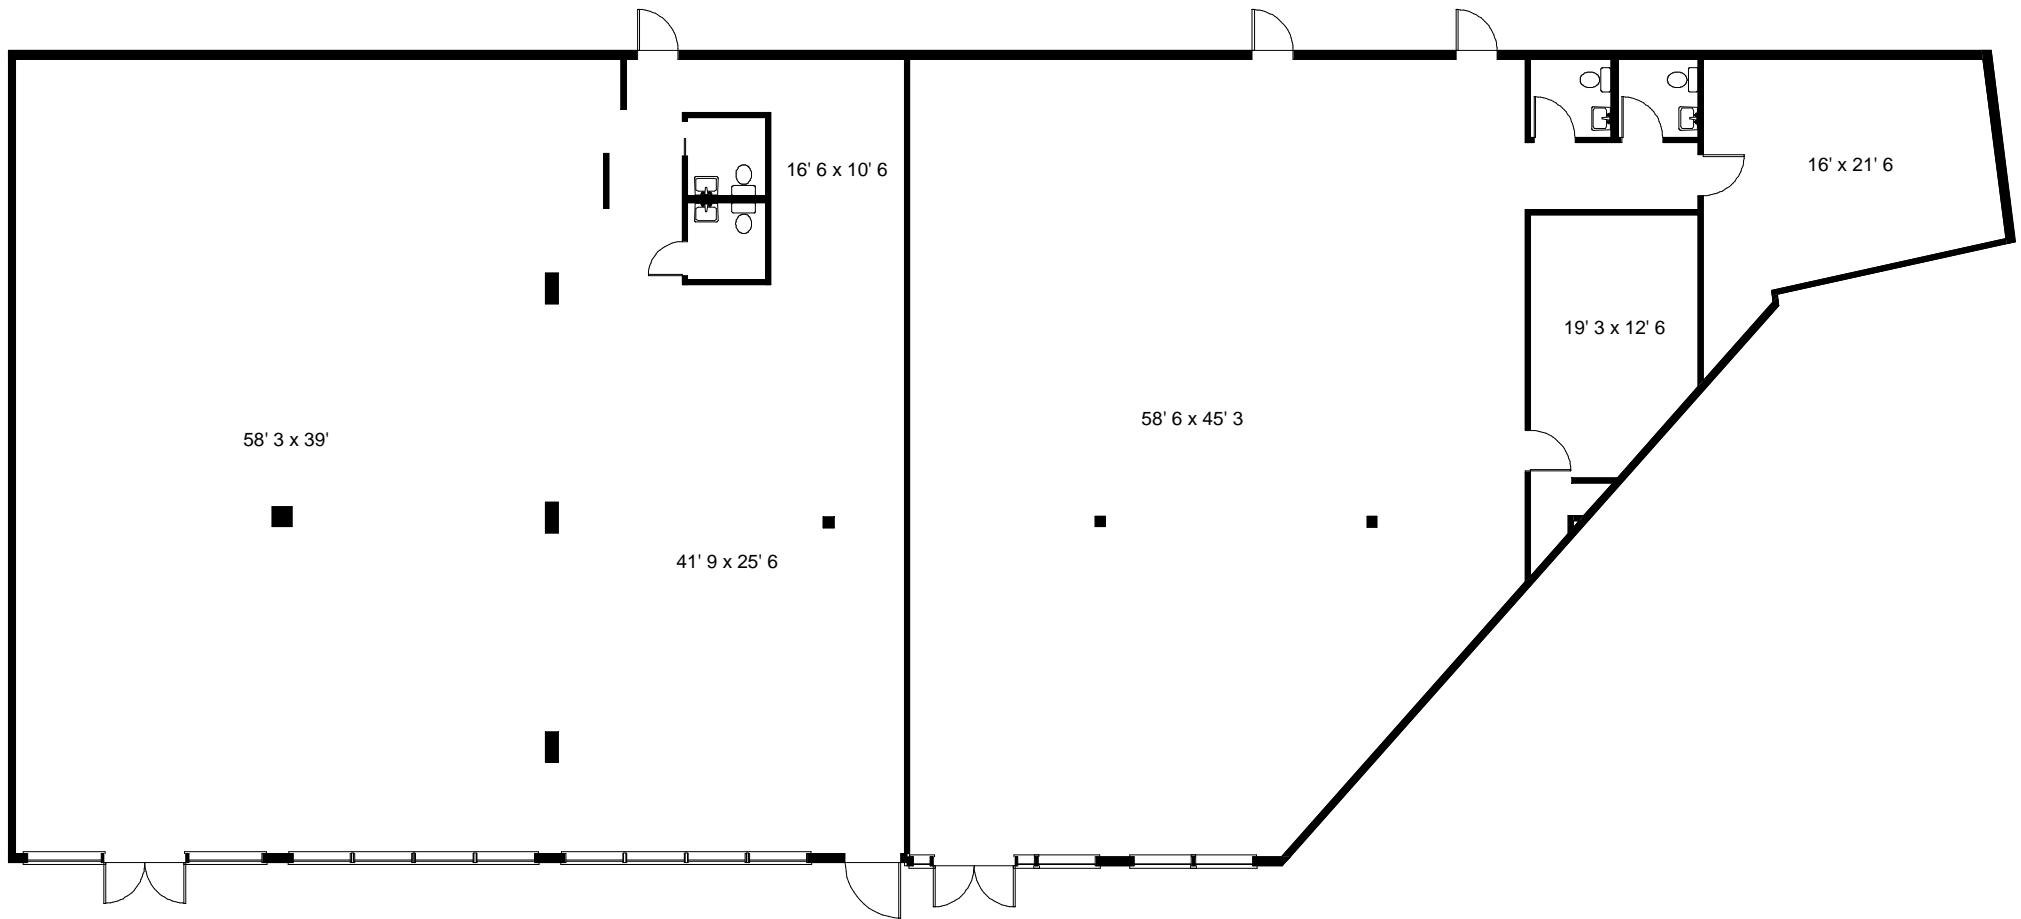

8793 EAST TAMIAMI TRAIL  
SUITES 113 - 116  
NAPLES, FL

TOTAL AREA

7247 sq. ft.

Prepared exclusively for Todd Sabin.  
©2015 Precision Floorplans, Inc. This document is the copyright property of Precision Floorplans, Inc.  
Any other user may not copy, modify, reproduce, republish, distribute, display, or transmit for commercial, nonprofit or public purposes all or any portion of this document except to the extent authorized  
by Precision Floorplans, Inc. (239) 598-9411/precisionfloorplans@earthlink.net  
ALL INFORMATION IS DEEMED RELIABLE NOT GUARANTEED