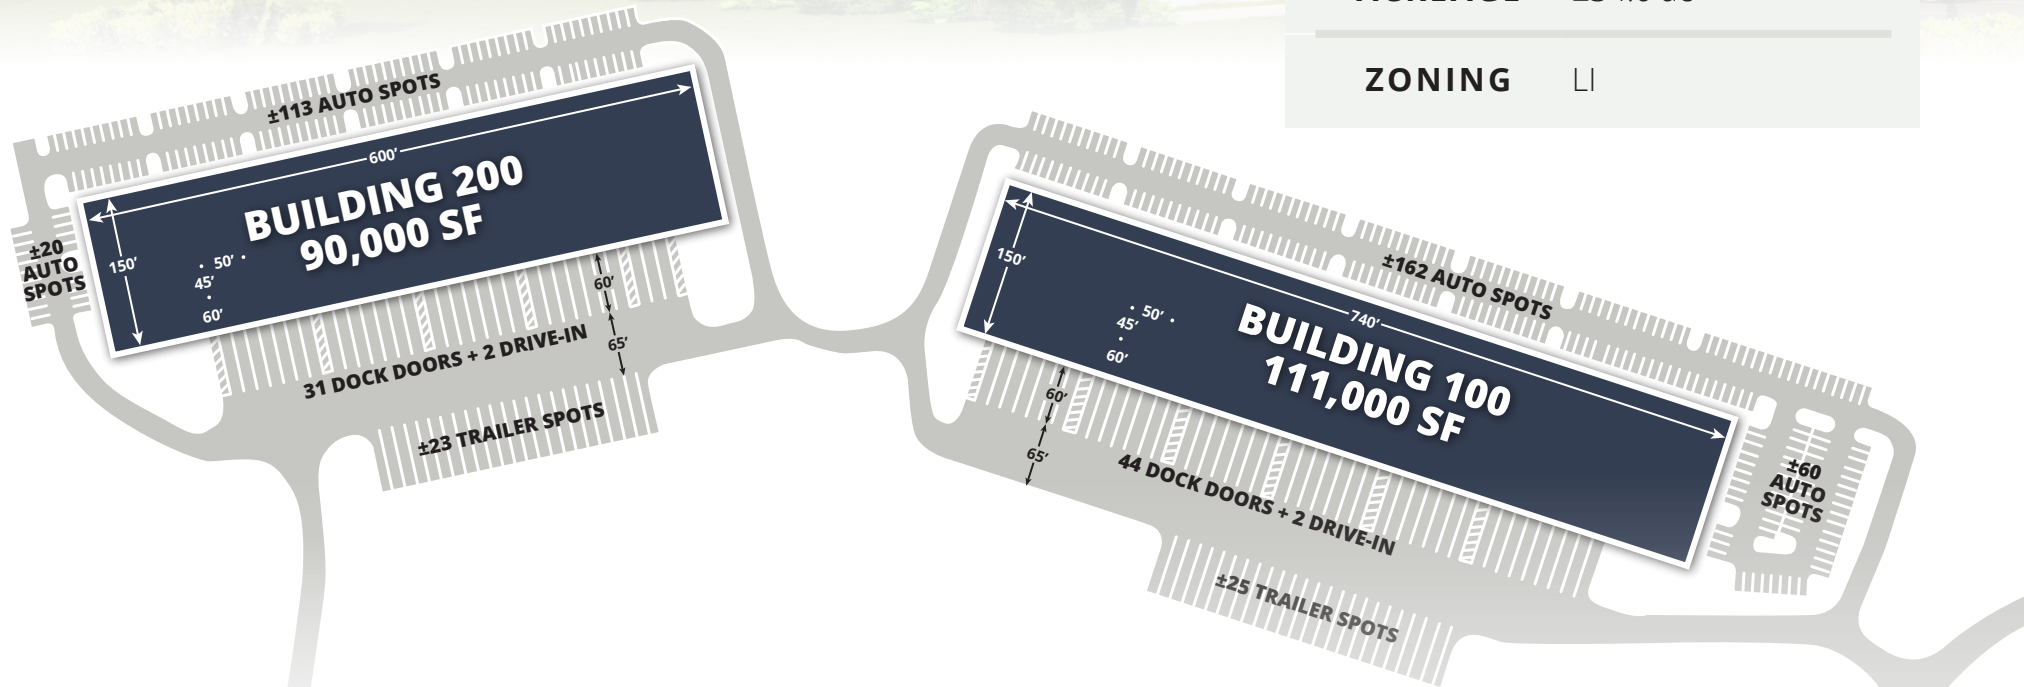

INTERSTATE ACCESS

Immediate access to I-77 via Garner Bagnal Blvd;
Approx. three (3) miles to I-40

BUILDING SPECIFICATIONS | SITE PLAN

LOCATION Statesville, NC 28677

ACREAGE ±34.0 ac

ZONING LI

Building 200

Available sf:	90,000 sf
Divisible:	30,000 sf
Building Dimensions:	150' x 600'
Dock Doors:	31
Drive-Ins:	2
Column Spacing:	45' x 50' with 60' speed bay
Clear Height:	32'
Truck Court:	60' concrete apron
Trailer Parking:	23 spaces
Auto Parking:	133 spaces

Building 100

Available sf:	111,000 sf
Divisible:	30,000 sf
Building Dimensions:	150' x 740'
Dock Doors:	44
Drive-Ins:	2
Column Spacing:	45' x 50' with 60' speed bay
Clear Height:	32'
Truck Court:	60' concrete apron
Trailer Parking:	25 spaces
Auto Parking:	222 spaces