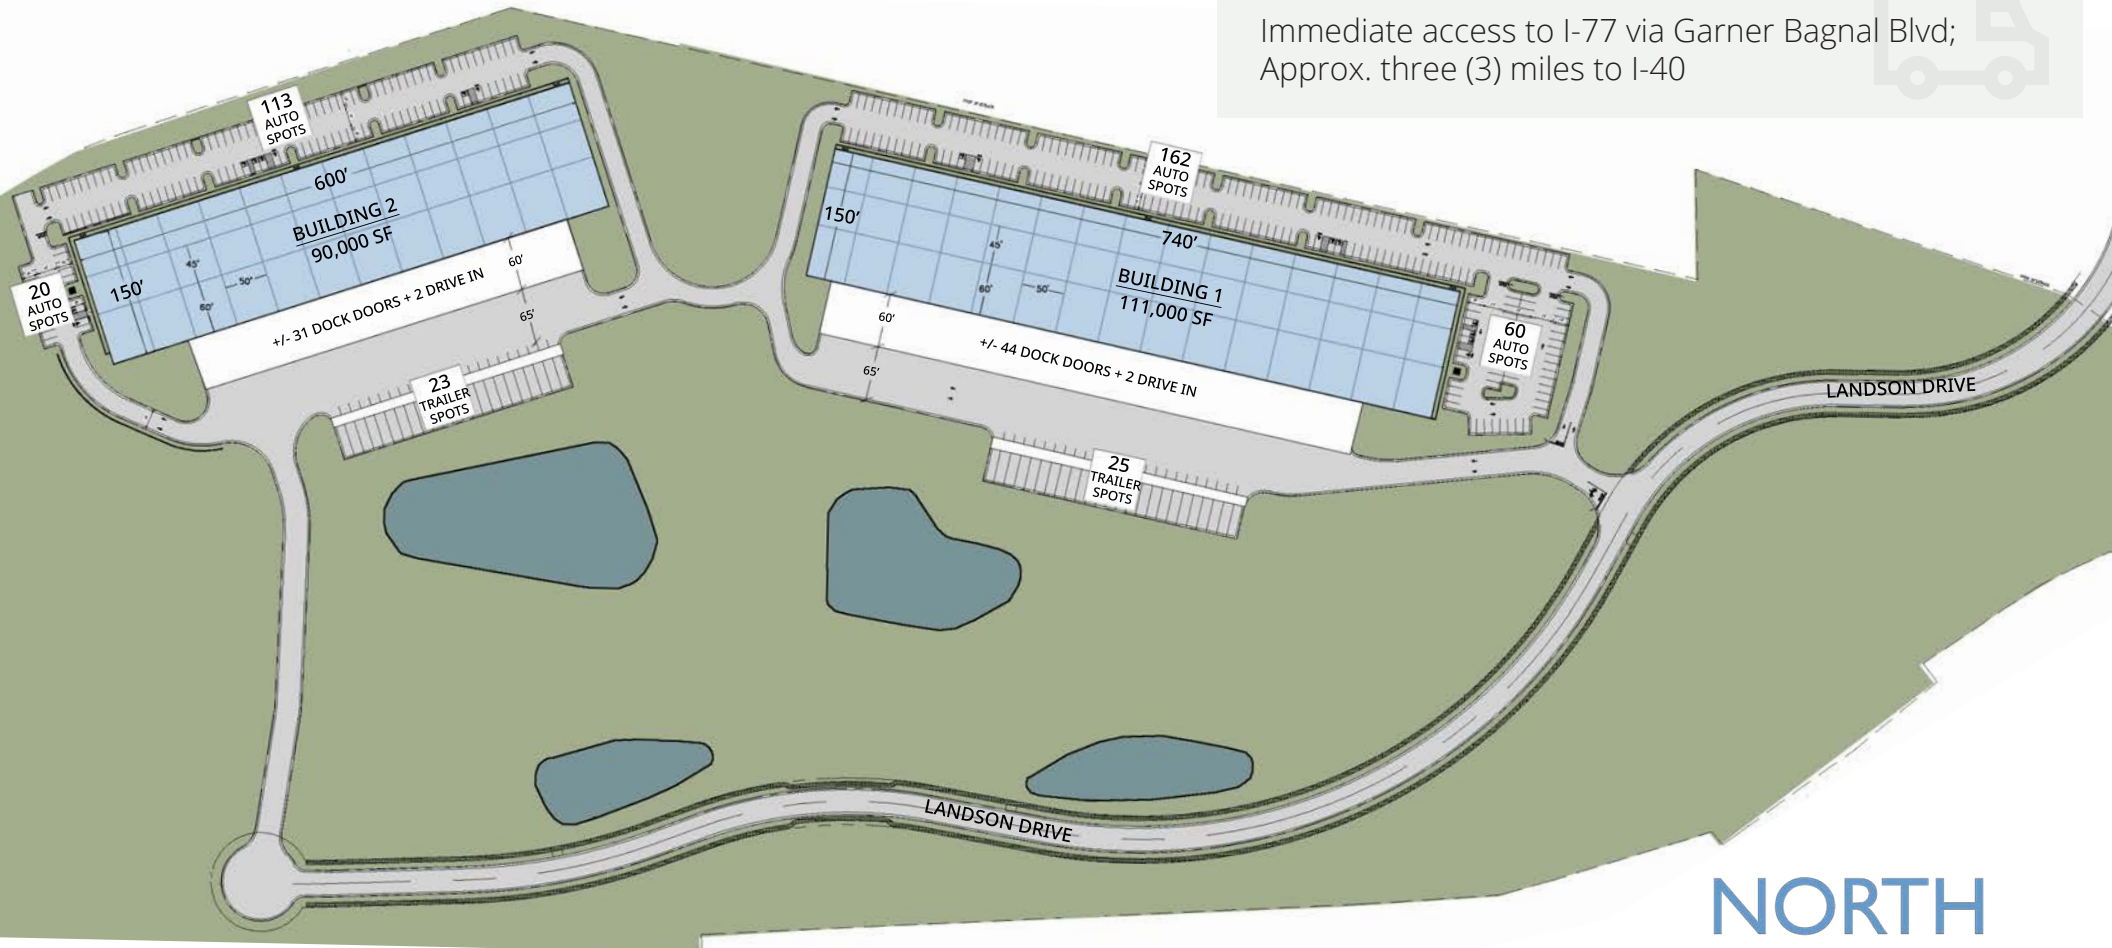

Vice President

704 413 0230

gray.gaines@avisonyoung.com

**AVISON
YOUNG**

PARK HIGHLIGHTS

Located in Statesville, NC; North 77 offers superior access to I-77 via Garner Bagnal Blvd, exit 49. The park is located approximately 40 miles from Uptown Charlotte, and three (3) miles from the improved I-77 & I-40 interchange. Neighboring tenants include Sherwin Williams, JCPenney, and XPO Logistics.

INTERSTATE ACCESS

Immediate access to I-77 via Garner Bagnal Blvd;
Approx. three (3) miles to I-40

BUILDING SPECIFICATIONS | SITE PLAN

LOCATION Statesville, NC 28677

ACREAGE ±34.0 ac

ZONING LI

Building 200

Available sf:	90,000 sf
Divisible:	30,000 sf
Building Dimensions:	150' x 600'
Dock Doors:	31
Drive-Ins:	2
Column Spacing:	45' x 50' with 60' speed bay
Clear Height:	32'
Truck Court:	60' concrete apron
Trailer Parking:	23 spaces
Auto Parking:	133 spaces

Building 100

Available sf:	111,000 sf
Divisible:	30,000 sf
Building Dimensions:	150' x 740'
Dock Doors:	44
Drive-Ins:	2
Column Spacing:	45' x 50' with 60' speed bay
Clear Height:	32'
Truck Court:	60' concrete apron
Trailer Parking:	25 spaces
Auto Parking:	222 spaces