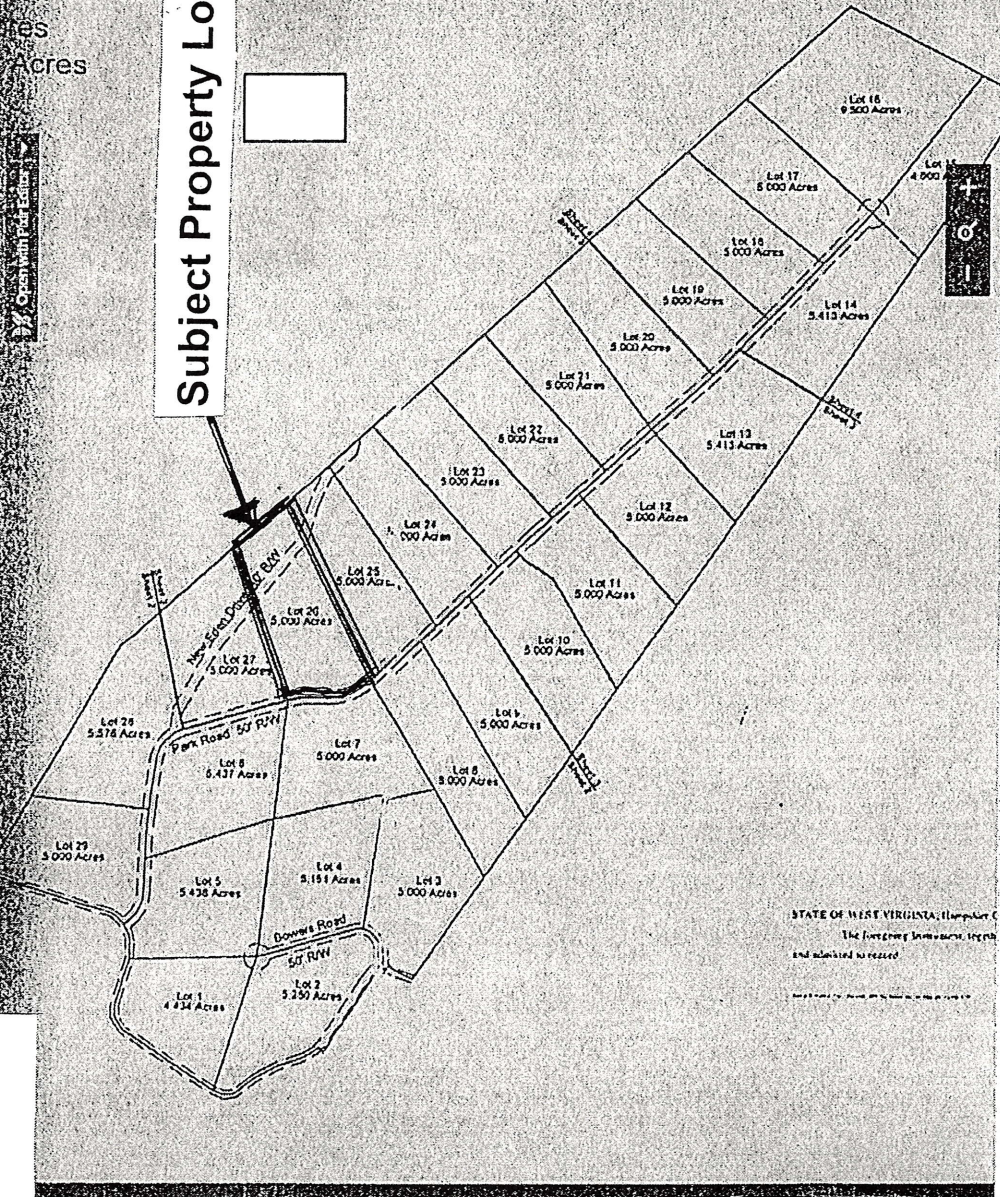

Division  
County

757  
es  
res  
Acres

Subject Property Lot 26

Open with Plat Edition

STATE OF WEST VIRGINIA: Hampden C  
The foregoing instrument, together  
and submitted to record.