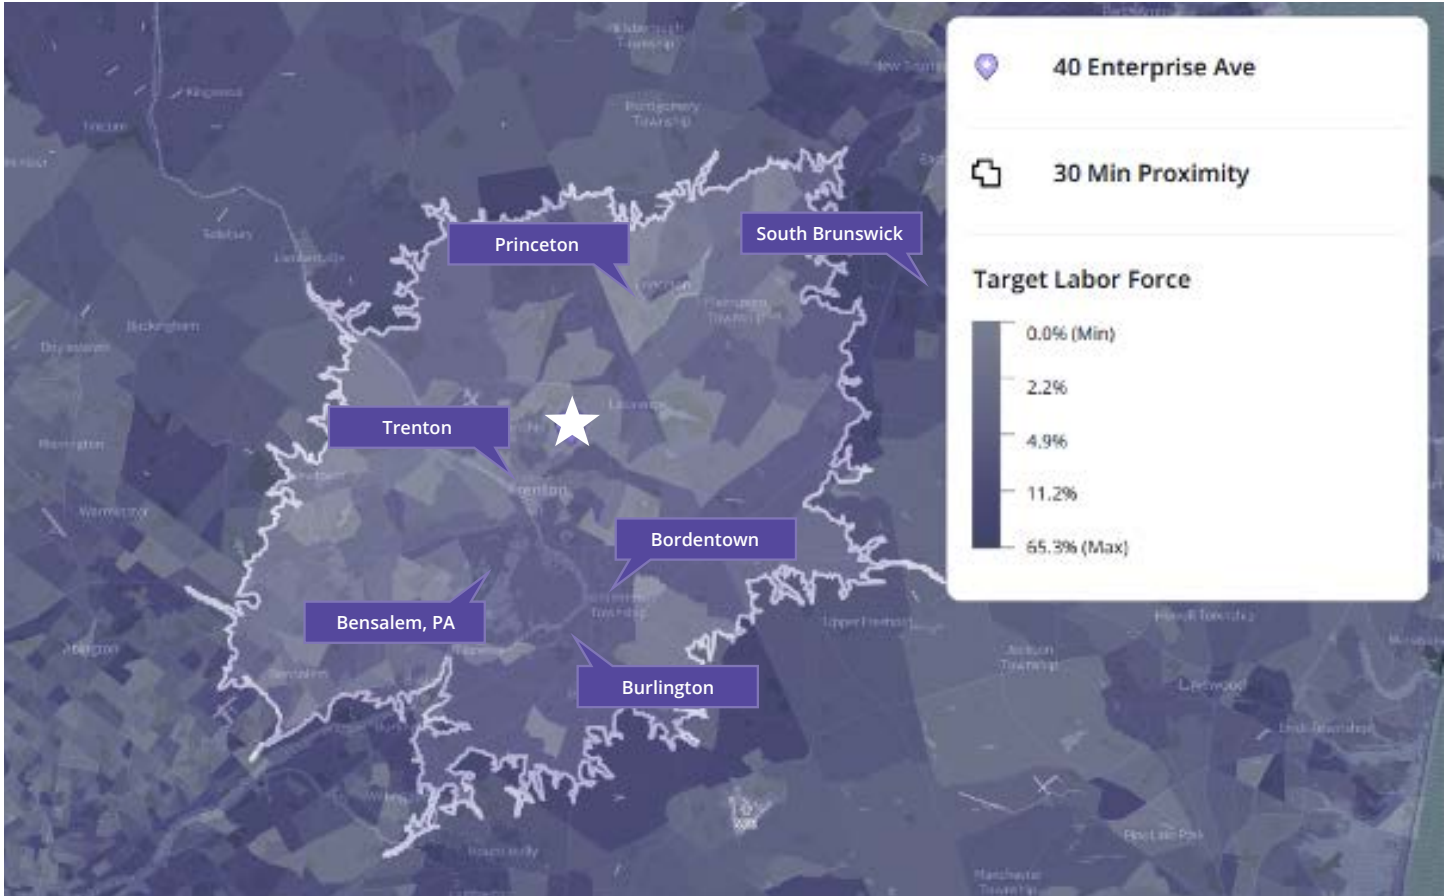

AVANT by AVISON YOUNG

Total Population

824,643

Transportation Warehouse Workers

26,259

Total Labor Force

462,040

Median Warehouse related Hourly Wage