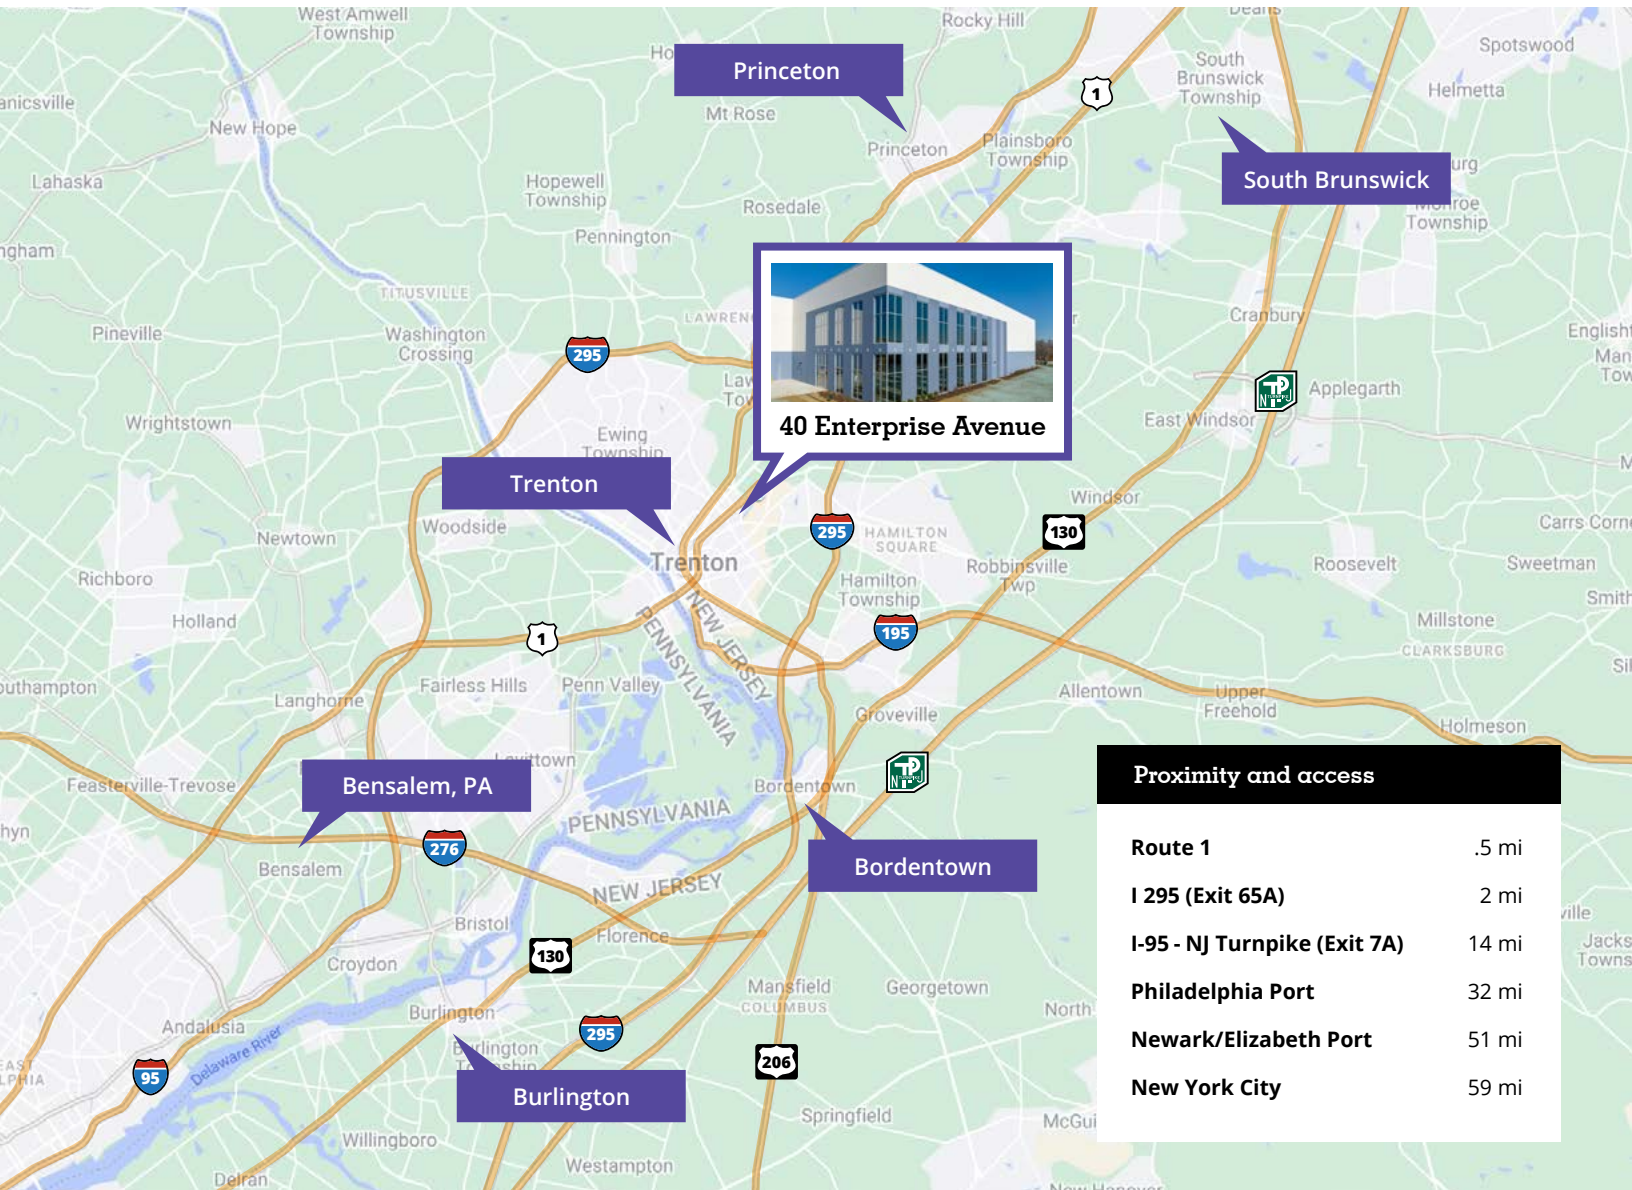

AVANT by AVISON YOUNG

Total Population

824,643

Transportation Warehouse Workers

26,259

Total Labor Force

462,040

Median Warehouse related Hourly Wage

+/- \$17.88
(Per Hour)

Median Household Income

\$83,806

ALCAMO CAPITAL

Site plan

Floor plan

Proximity

Location map