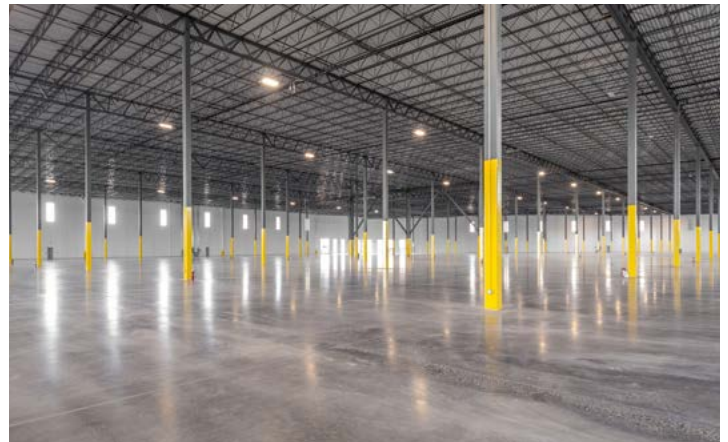

Stephen Gianis
Vice President
D +1 973 753 1076 | C +1 908 447 6022
stephen.gianis@avisonyoung.com

Property overview

Pricing	\$12.95 psf NNN
Building Size	±261,656 sf
Office	To suit - ability to add ±14,000 sf (mezzanine)
Area	±16.449 acres
Clear Height	40'
Dock doors	±40 docks (plus 6 knockouts)
Drive-ins	2
Parking	141 car parking (expandable to 197) 33 trailer parking
Column spacing	54' x 52'
Delivery date	Q4 2023
Electrical	2500 amps
Sprinklers	ESFR
Lighting	LED

Additional features

- 30-year PILOT program for real estate taxes
- Great visibility on Rt. 1, approved facade signage (±50,000 vehicles per day)
- Excellent blue collar labor pool
- Long term landlord
- Divisions will be considered