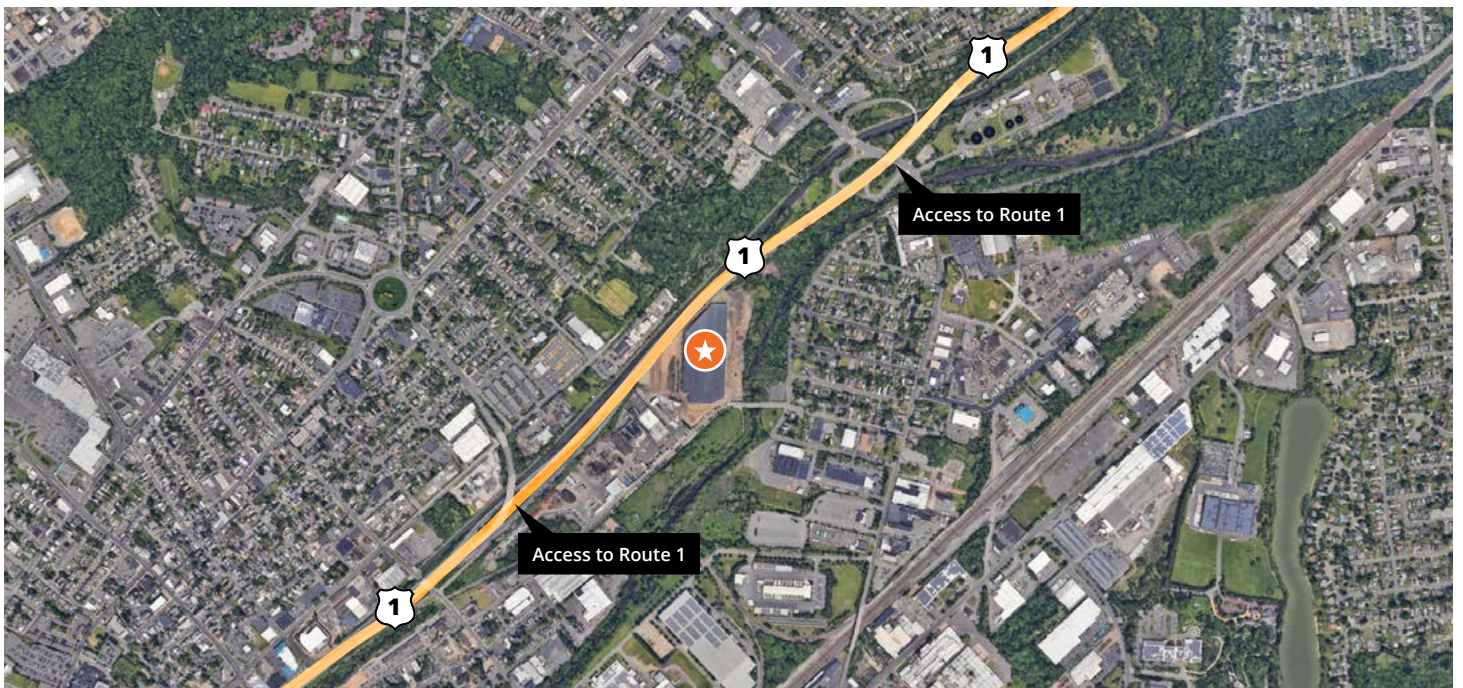

+/- \$17.88
(Per Hour)

Median Household Income

\$83,806

ALCAMO CAPITAL

Site plan

Floor plan

Proximity

Location map