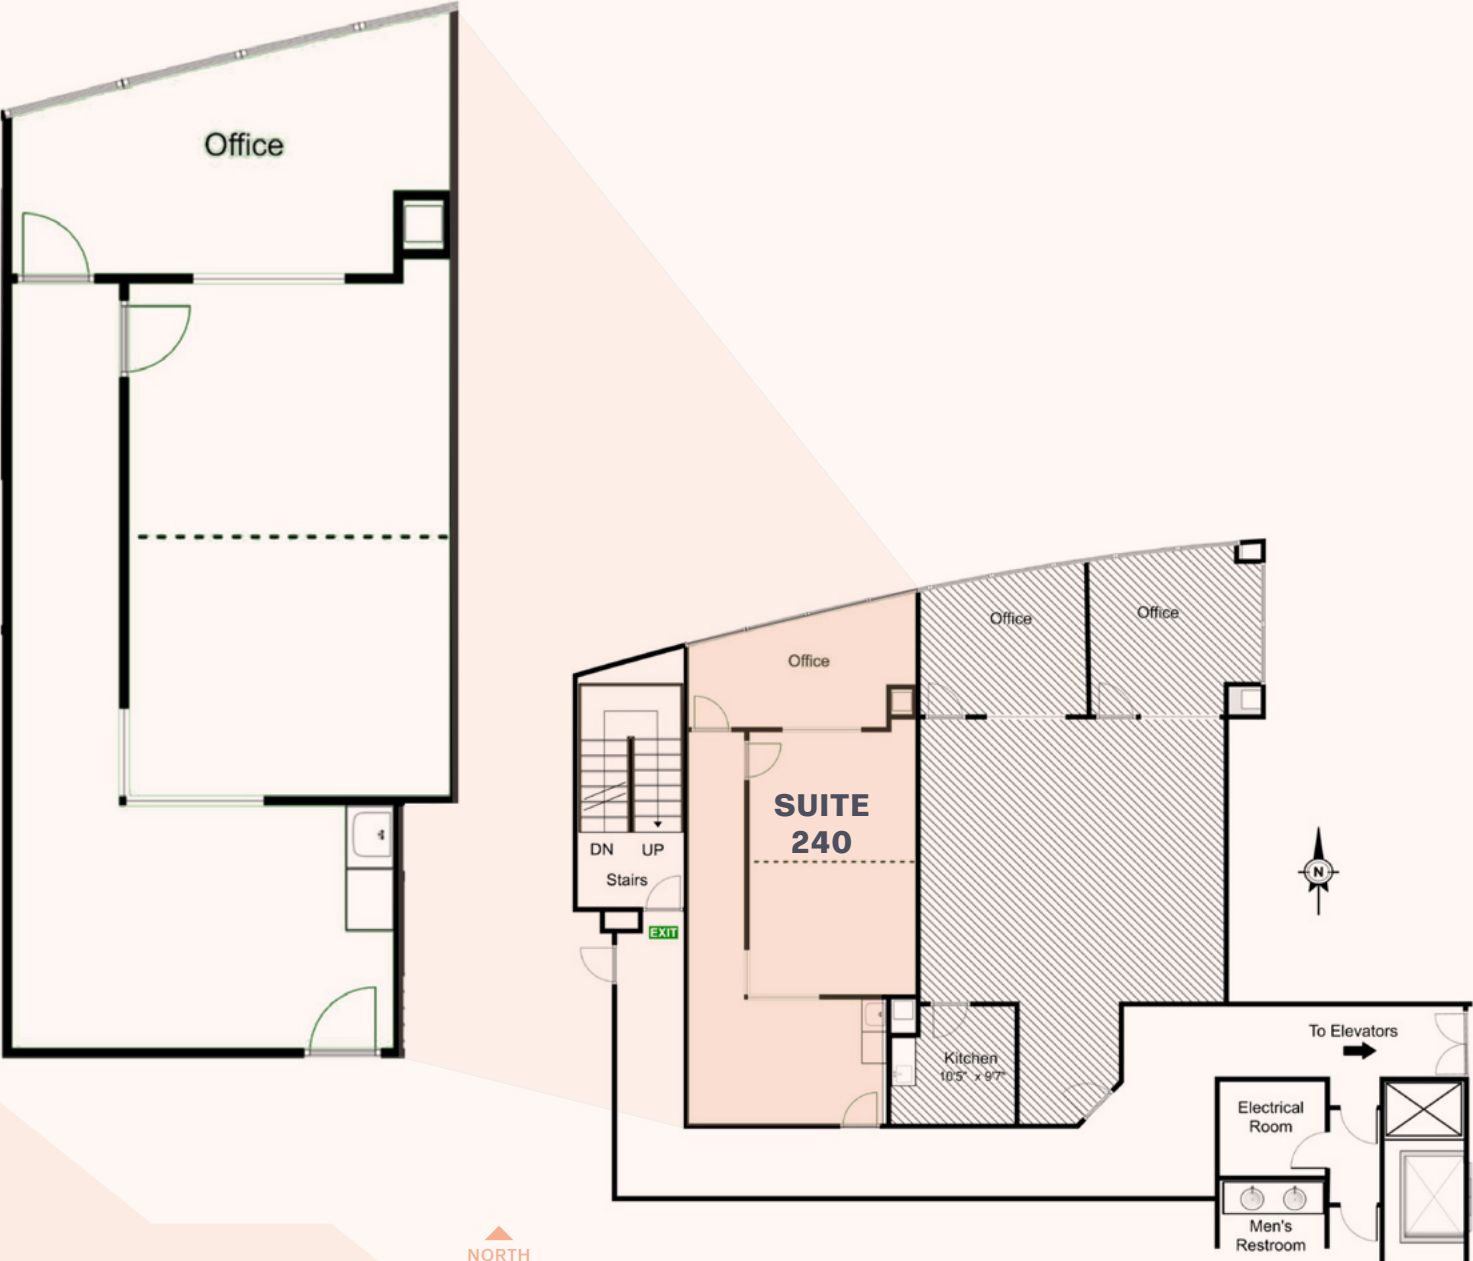

Floor Plans

SUITE 240
±852 SF

NORTH

Floor Plans

SUITE 280
±1,991 SF