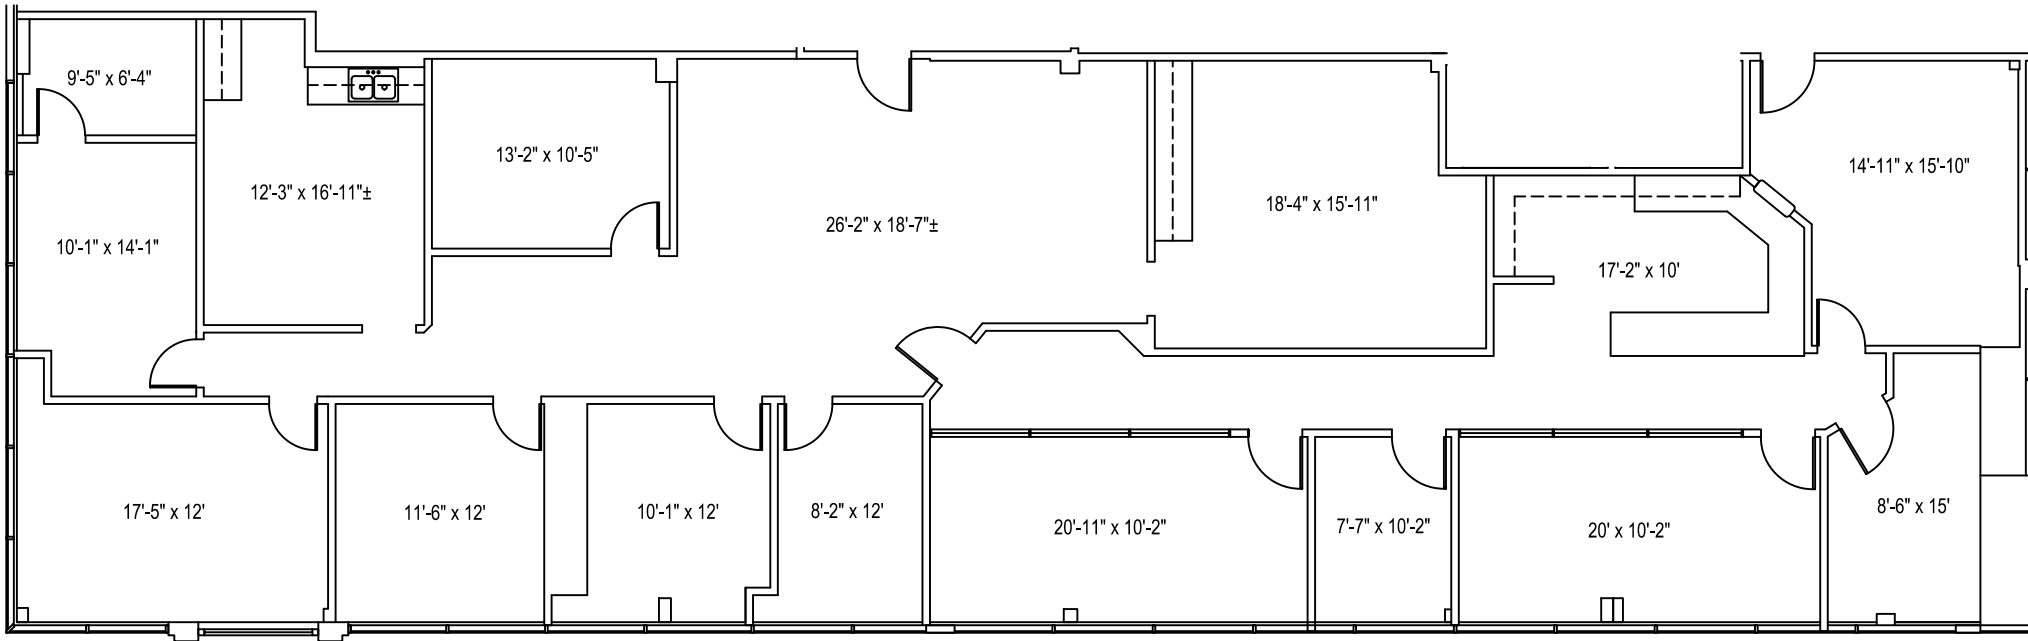

CENTRE PLACE
1422 W. MAIN STREET
LEWISVILLE, TEXAS 75067

FIRST COMMERCIAL REALTY, LLC
2016 Justin Road, Suite 300
Lewisville, Texas 75077
www.firstcommercialrealty.com
972-966-1111

SUITE 201 - 3,941 SQ. FT.

SCALE = 3/32" = 1'-0"