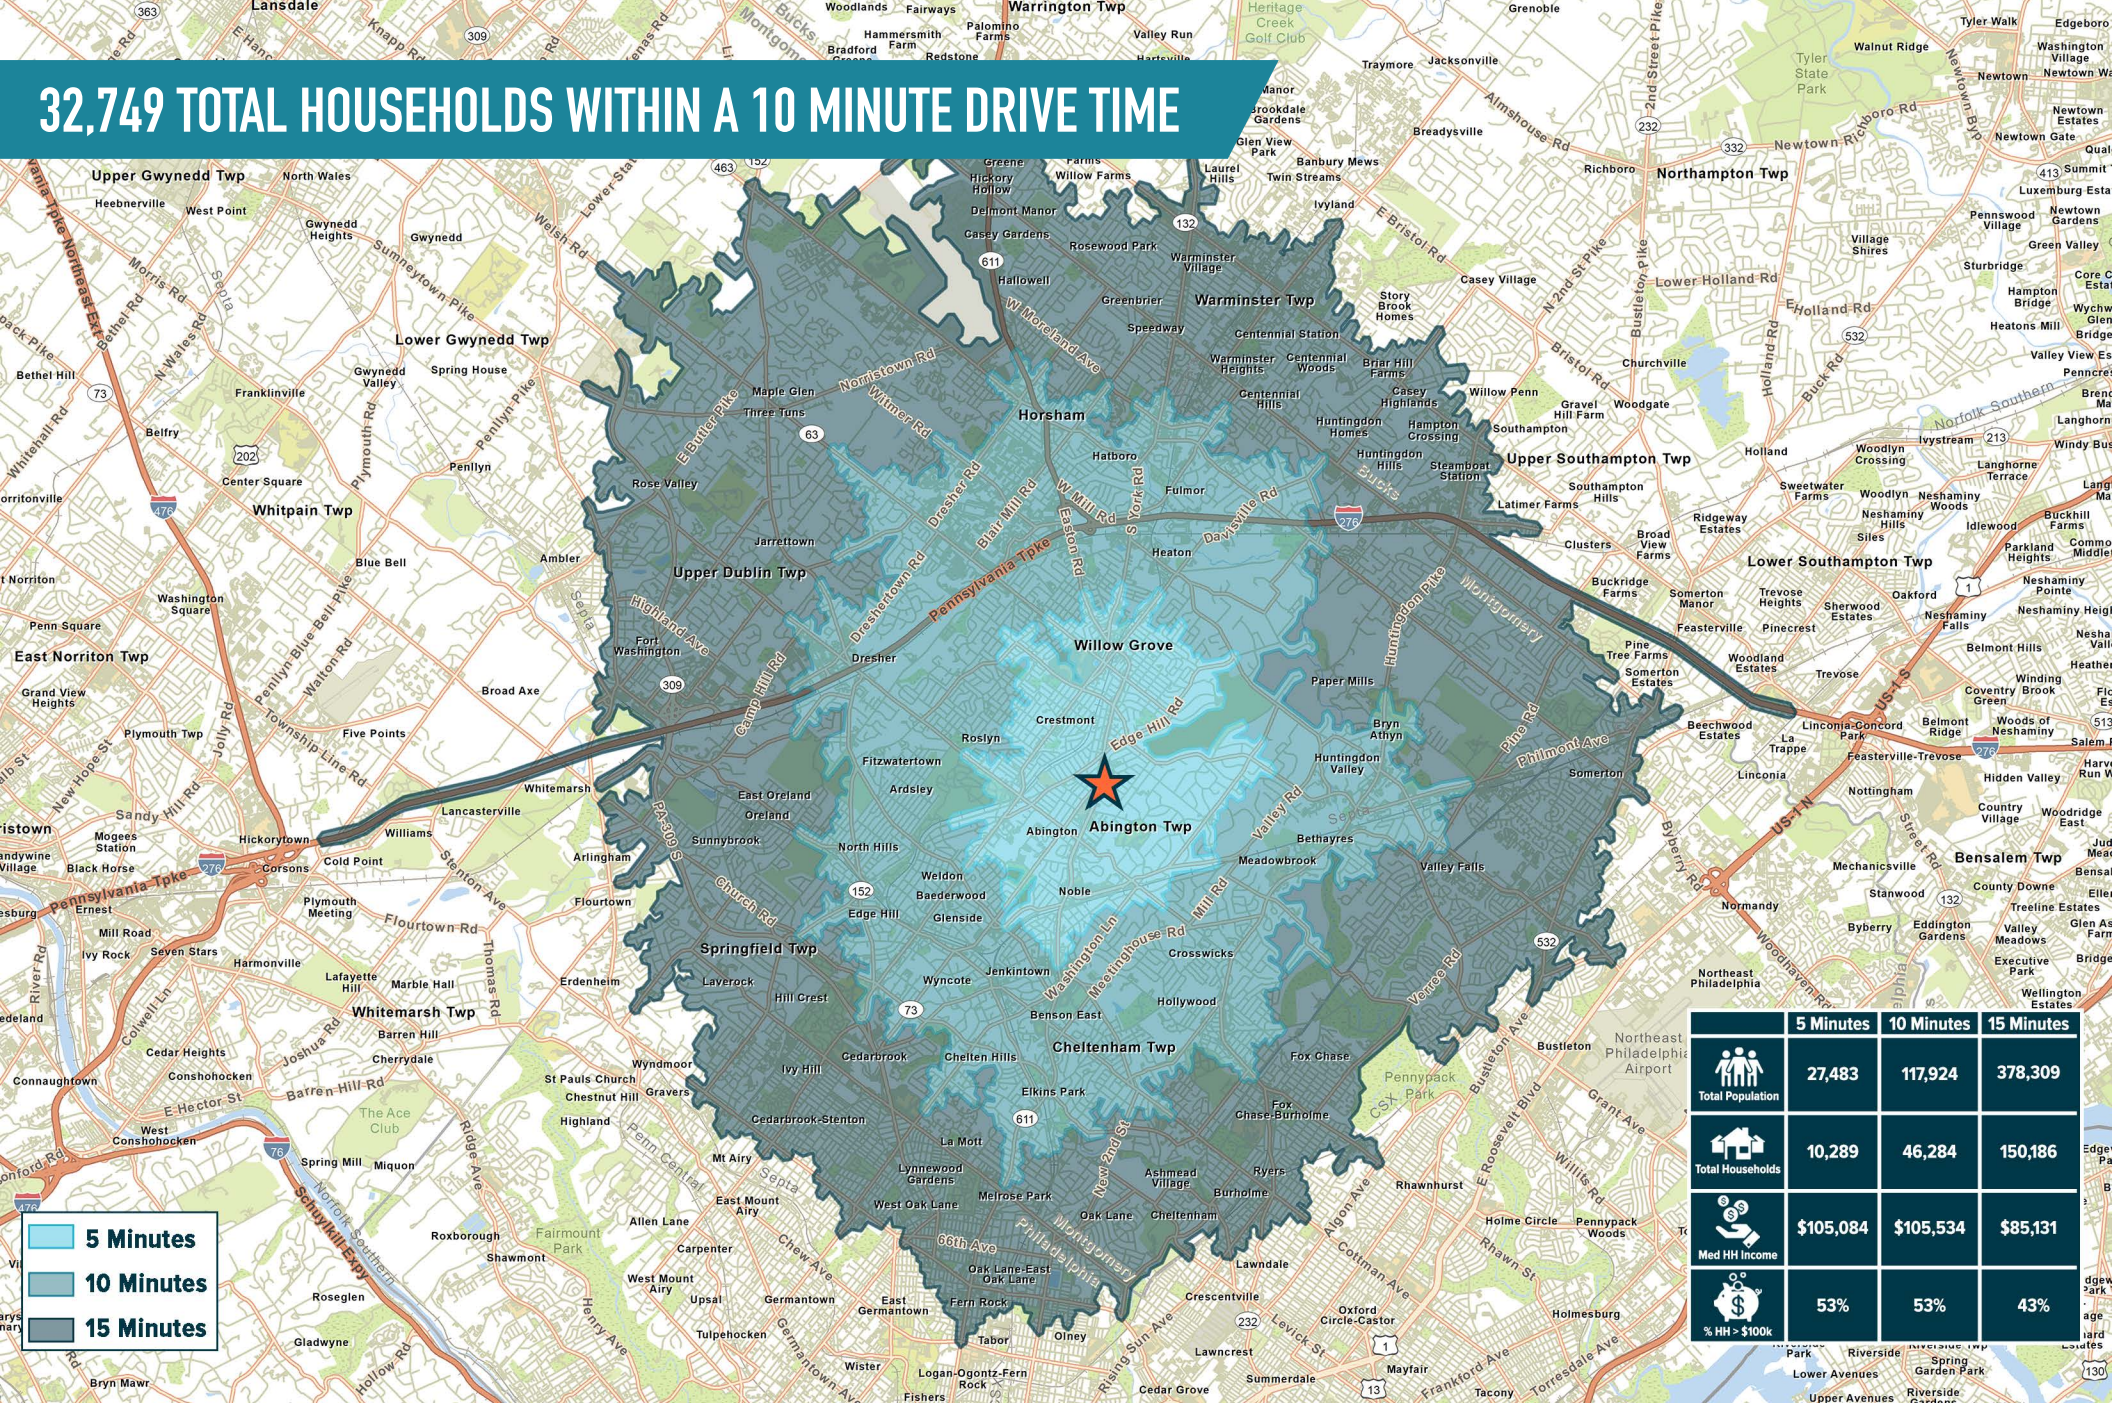

32,749 TOTAL HOUSEHOLDS WITHIN A 10 MINUTE DRIVE TIME

■ 5 Minutes
■ 10 Minutes
■ 15 Minutes

	5 Minutes	10 Minutes	15 Minutes
Total Population	27,483	117,924	378,309
Total Households	10,289	46,284	150,186
Med HH Income	$105,084	$105,534	$85,131
% HH > $100k	53%	53%	43%

ABINGTON SHOPPING CENTER
ABINGTON, PA
1415 OLD YORK RD, ABINGTON PA

MetroCommercial.com