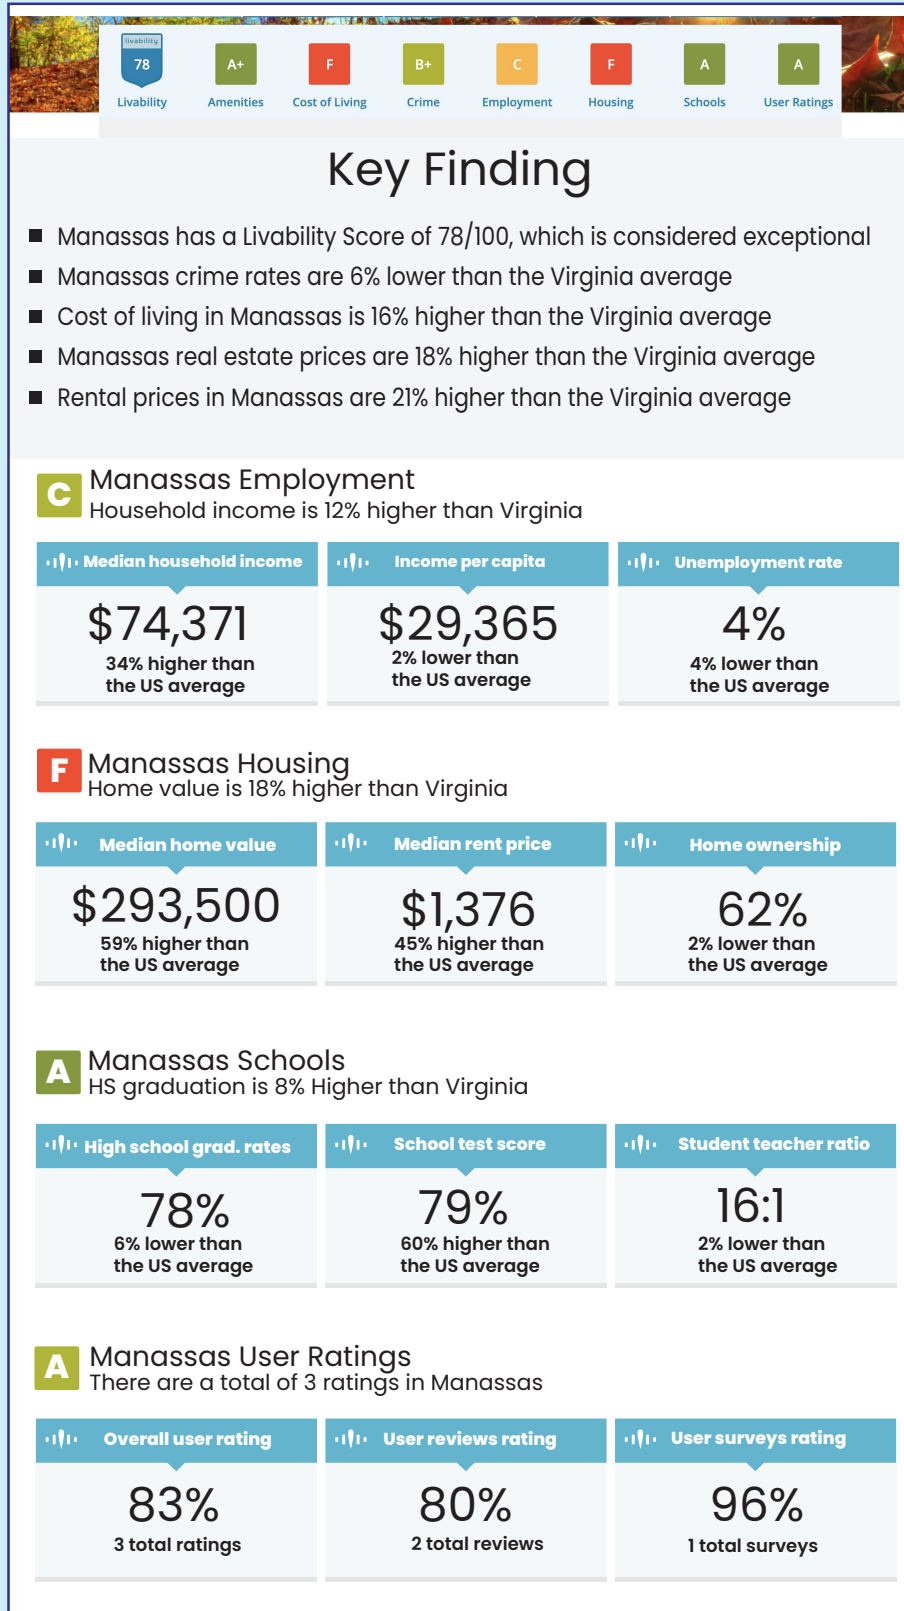

KEY FINDING

For More Information

Fred Jafarzadeh,
C: 703-505-3501

Office address :
46191 WESTLAKE DRIVESTERLING VA 20165