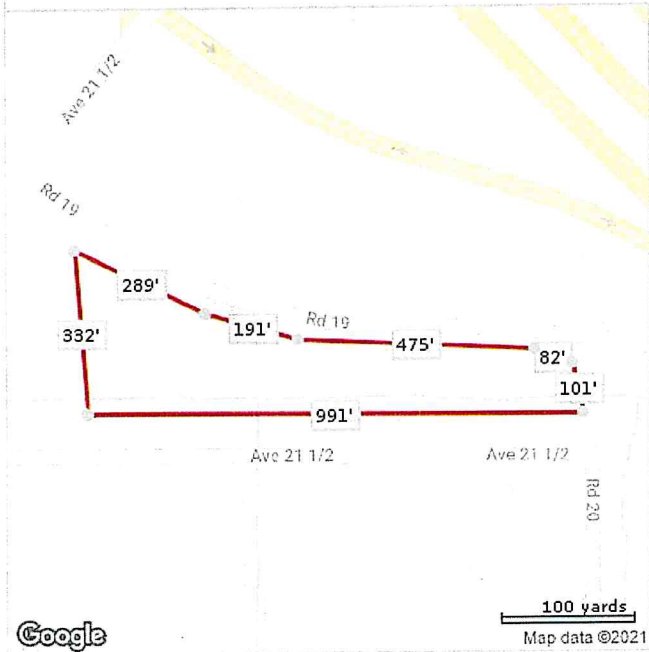

PROPERTY MAP

*Lot Dimensions are Estimated

APN 027-201-005

*Lot Dimensions are Estimated

APN 027-201-002

APN 027-201-02B

*Lot Dimensions are Estimated

100 yards
Map data ©2021

200 yards
Map data ©2021