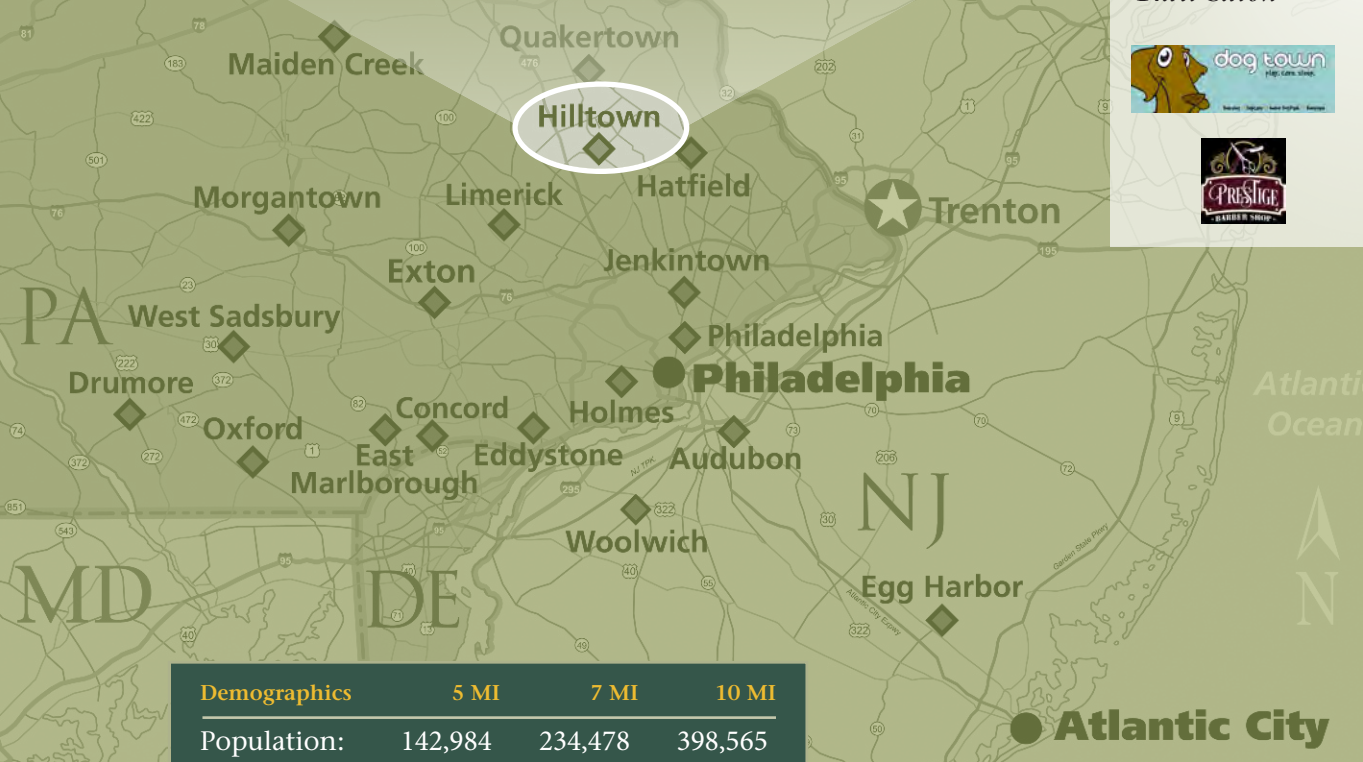

BUCKS COUNTY • PA

# HILLTOWN CROSSINGS

ROUTE 309 & ORVILLA ROAD ♦ HATFIELD, PA 19440

♦ Walmart Supercenter on Highway 309 with 51,811 VPD

Luxicure  
Nail Salon

**DOLLAR TREE**

Hilltown

Demographics	5 MI	7 MI	10 MI
Population:	142,984	234,478	398,565
Households:	56,050	90,764	151,522
Avg HH Inc:	\$141,239	\$151,692	\$167,570

# HILLTOWN CROSSINGS

ROUTE 309 & ORVILLA ROAD ♦ HATFIELD, PA 19440  
BUCKS COUNTY

Please contact Wolfson Group, Inc. at  
**610-277-8899**

Unit	Tenant	Dimensions	Sq. Ft.
A-1	Americas Best		3,500
A-1a	Available space next to A-1		2,488
A2/3	Renzo Gracie	94 x 75	8,125
B-1	Plato's Closet	75 x 90	6,750
B-2	Available	20 x 90	1,800
B-3	Luxicure Nail Salon	20 x 90	1,800
B-4	Palmero's Pizza	25 x 90	2,250
B-5	Fantastic Sam's	15 x 90	1,350
B-6	Prestige Barber Shop		1,350
B-7	Smile Exchange	40 x 90	3,600
C-1/C-2	Grand View Health		7,650
C-3	Dog Town		6,300
C-4	Wine & Spirits	55 x 90	4,950
D-1	Dollar Tree		11,500
E	Walmart Supercenter		204,732
F	Burlington		62,224
H	Available Outparcel		
G	McDonald's		2,811
OP-3	Popeyes		2,435
OP-4	New Outparcel Available!		