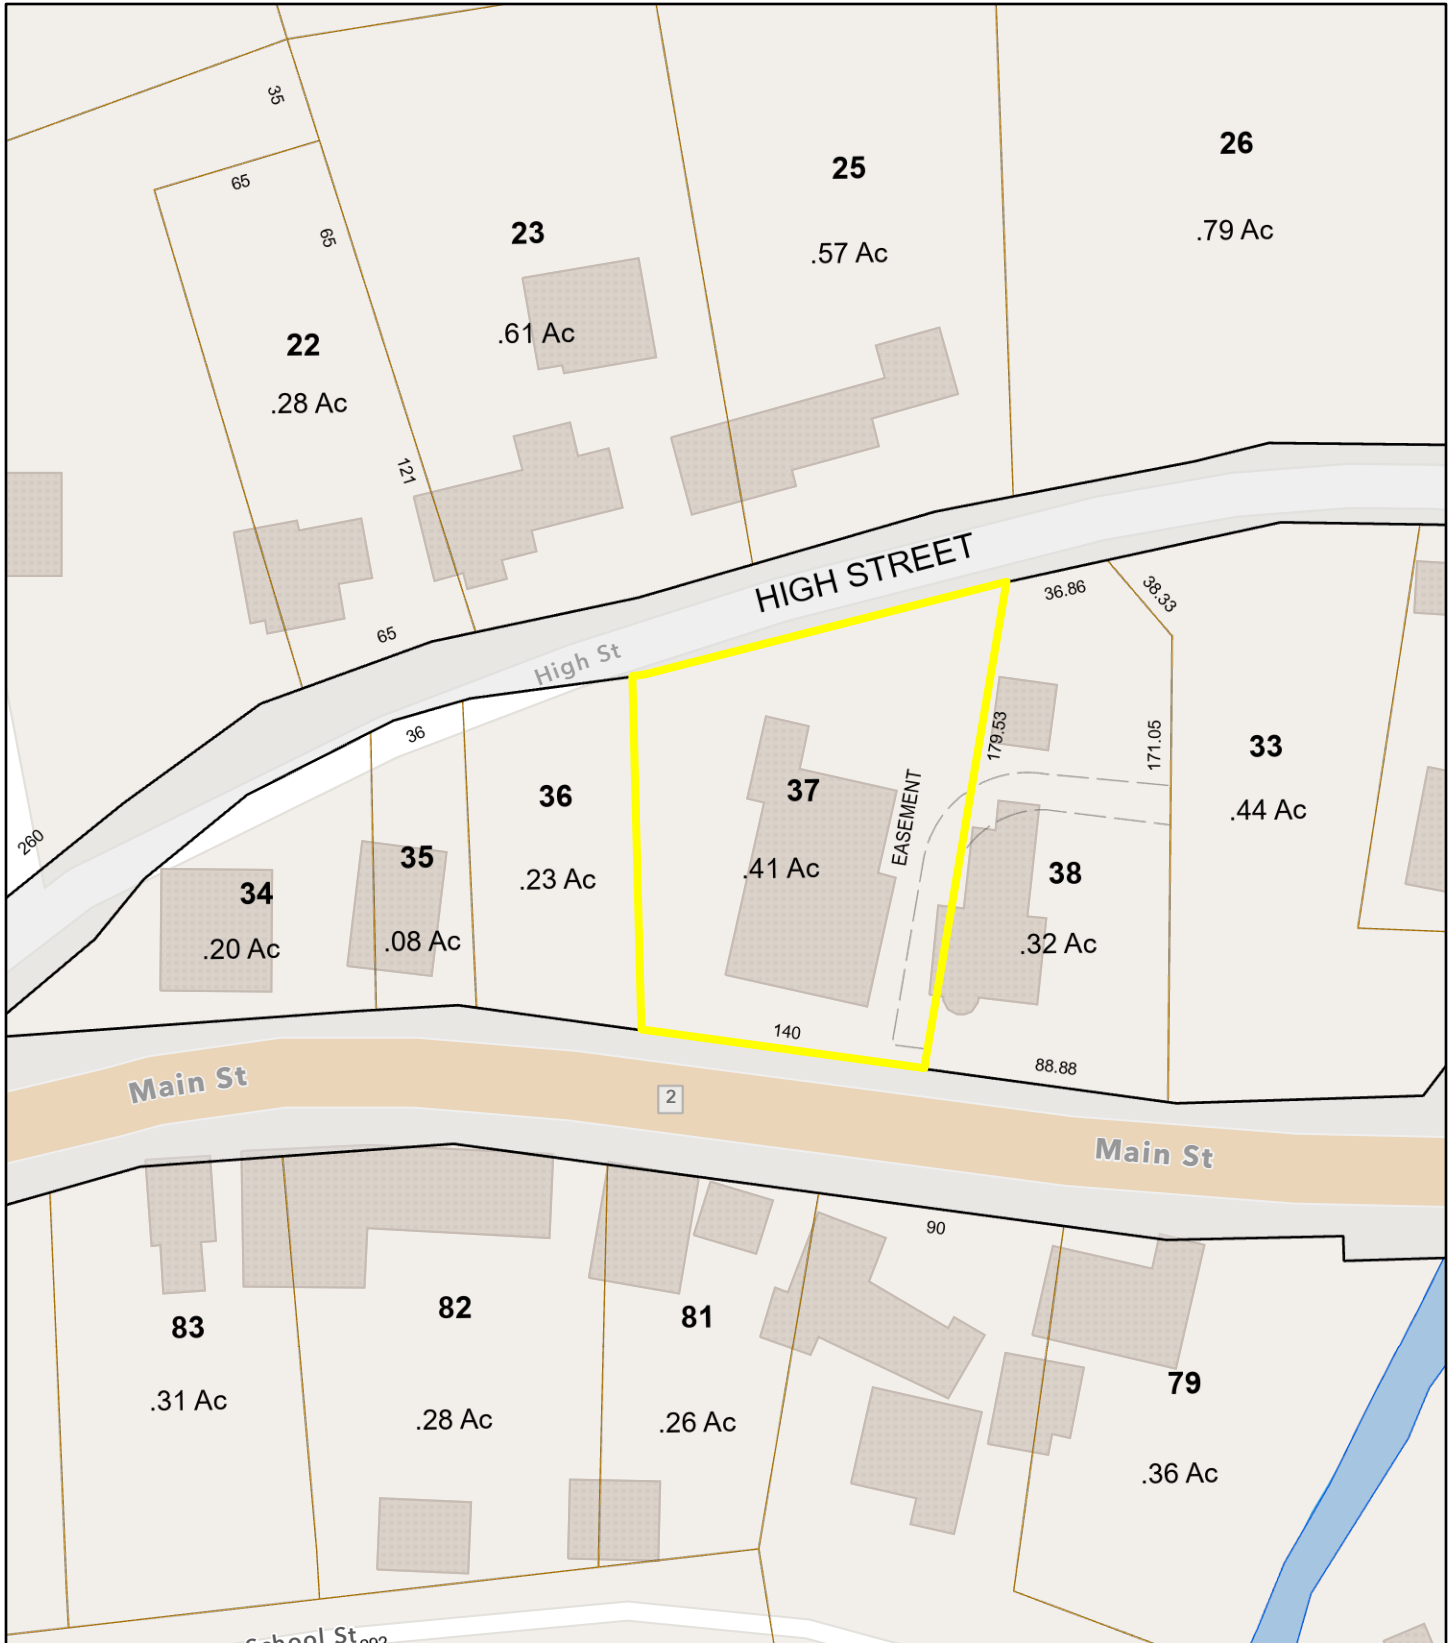

127 Main Street

Charlemont, MA

1 inch = 70 Feet

www.cai-tech.com

March 19, 2025

Data shown on this map is provided for planning and informational purposes only. The municipality and CAI Technologies are not responsible for any use for other purposes or misuse or misrepresentation of this map.