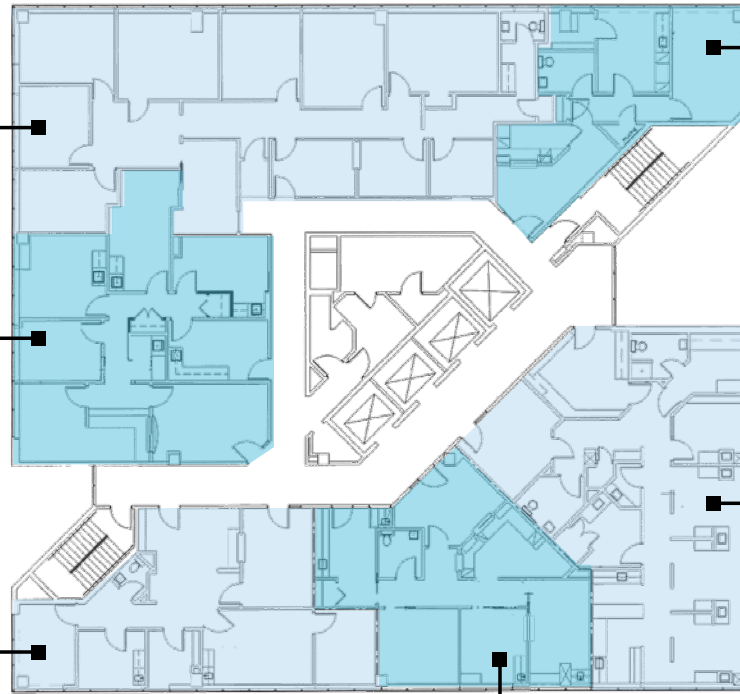

TOWER II

Suite 301:	7,710 RSF	Suite 850:	1,296 RSF
Suite 350:	2,273 RSF	Suite 860:	1,641 RSF
Suite 420:	1,470 RSF	Suite 1020:	2,130 RSF
Suite 440:	3,410 RSF	Suite 1030:	554 RSF
Suite 560:	2,954 RSF	Suite 1035:	1,114 RSF
Suite 630:	4,204 RSF	Suite 1040:	704 RSF
Suite 700:	12,850 SF		
Suite 810:	1,719 RSF		
Suite 840:	968 RSF		

MEDICAL CENTER TOWER I

Level SL-1

Level I

MEDICAL CENTER TOWER I

Level 5

Available
Suite 504
2,541 RSF

Available
Suite 505
1,529 RSF

Available
Suite 510
1,245 RSF

Available
Suite 501
857 RSF

Available
Suite 506
1,673 RSF

Available
Suite 508
1,059 RSF

Level 6

Available
Suite 6XX
1,158 RSF

Available
Suite 620
3,836 RSF

MEDICAL CENTER TOWER I

Level 7

Level 8

MEDICAL CENTER TOWER I

Level 10

MEDICAL CENTER TOWER II

Level 3

Level 4

MEDICAL CENTER TOWER II

Level 5