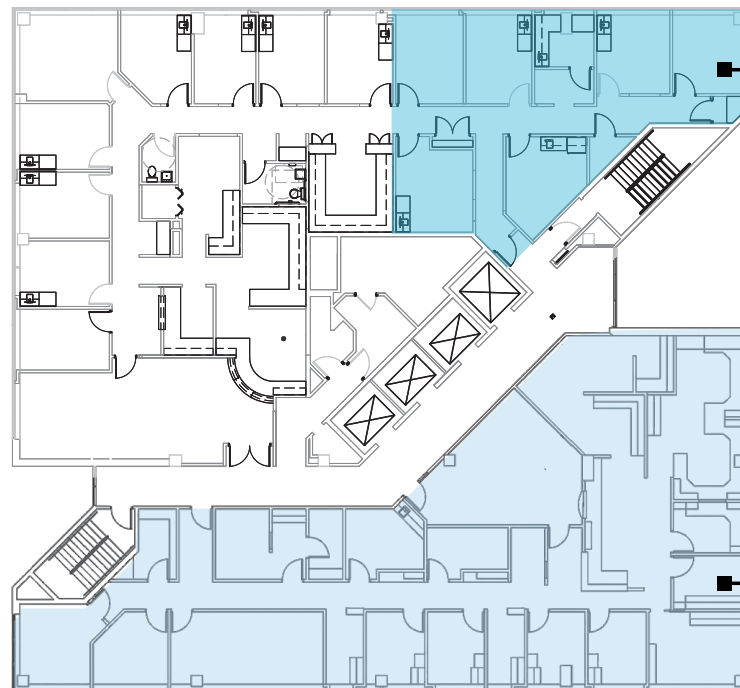

MEDICAL CENTER TOWER I

Level SL-1

Level I

MEDICAL CENTER TOWER I

Level 5

Available
Suite 504
2,541 RSF

Available
Suite 505
1,529 RSF

Available
Suite 510
1,245 RSF

Available
Suite 501
857 RSF

Available
Suite 506
1,673 RSF

Available
Suite 508
1,059 RSF

Level 6

Available
Suite 6XX
1,158 RSF

Available
Suite 620
3,836 RSF

MEDICAL CENTER TOWER I

Level 7

Level 8

MEDICAL CENTER TOWER I

Level 10

MEDICAL CENTER TOWER II

Level 3

Level 4

MEDICAL CENTER TOWER II

Level 5

Available
Suite 560
2,954 RSF

Level 6

Available
Suite 630
4,204 RSF

MEDICAL CENTER TOWER II

Level 7

Available
Suite 700
12,850 RSF

Level 8

Available
Suite 810
1,719 RSF