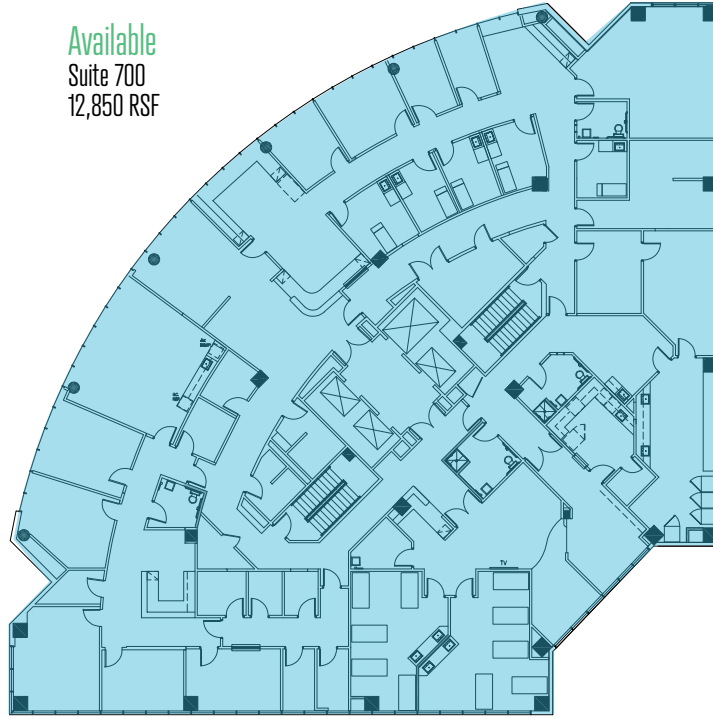

Level 8

MEDICAL CENTER TOWER I

Level 10

MEDICAL CENTER TOWER II

Level 3

Level 4

MEDICAL CENTER TOWER II

Level 5

Available
Suite 560
2,954 RSF

Level 6

Available
Suite 630
4,204 RSF

MEDICAL CENTER TOWER II

Level 7

Available
Suite 700
12,850 RSF

Level 8

Available
Suite 810
1,719 RSF

Available
Suite 860
1,641 RSF

Available
Suite 840
968 RSF

Available
Suite 850
1,296 RSF

MEDICAL CENTER TOWER II

Level 10

Nearby Map & Amenities

(1-Mile Radius)

RESTAURANTS