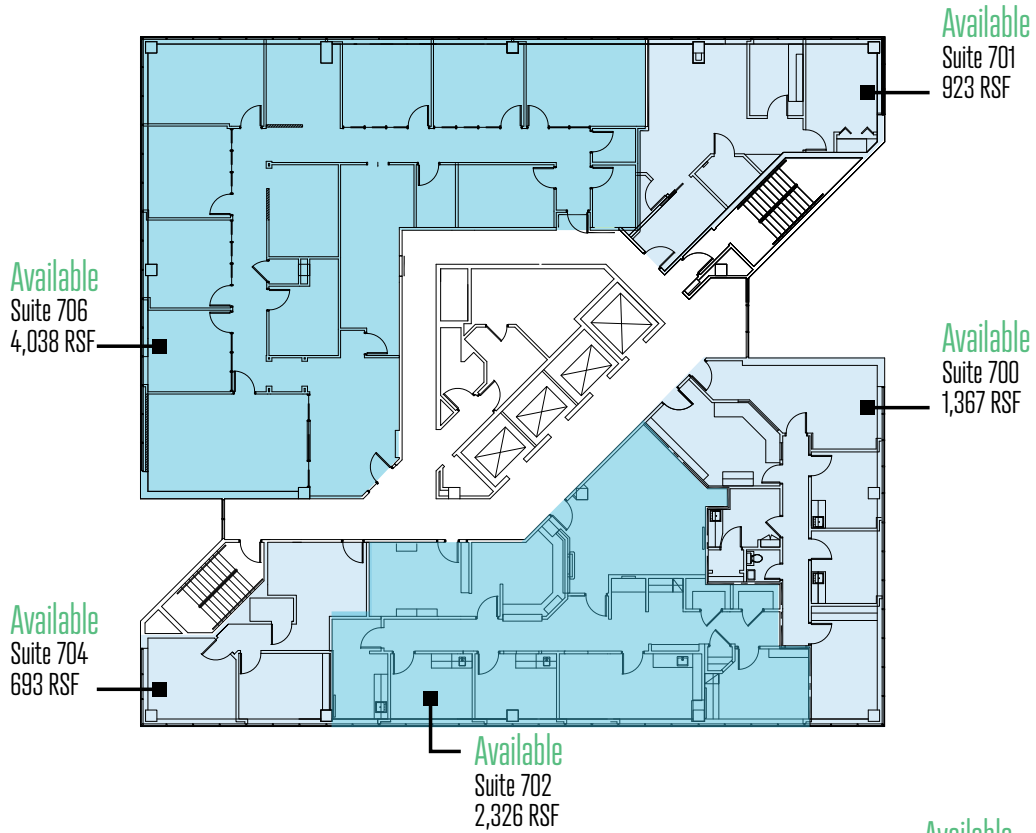

MEDICAL CENTER TOWER I

Level SL-1

Level I

MEDICAL CENTER TOWER I

Level 5

Available
Suite 504
2,541 RSF

Available
Suite 505
1,529 RSF

Available
Suite 510
1,245 RSF

Available
Suite 501
857 RSF

Available
Suite 506
1,673 RSF

Available
Suite 508
1,059 RSF

Level 6

Available
Suite 6XX
1,158 RSF

Available
Suite 620
3,836 RSF

MEDICAL CENTER TOWER I

Level 7

Level 8

MEDICAL CENTER TOWER I

Level 10

MEDICAL CENTER TOWER II

Level 3

Level 4

MEDICAL CENTER TOWER II

Level 5

Available
Suite 560
2,954 RSF

Level 6

Available
Suite 630
4,204 RSF

MEDICAL CENTER TOWER II

Level 7

Available
Suite 700
12,850 RSF

Level 8

Available
Suite 810
1,719 RSF