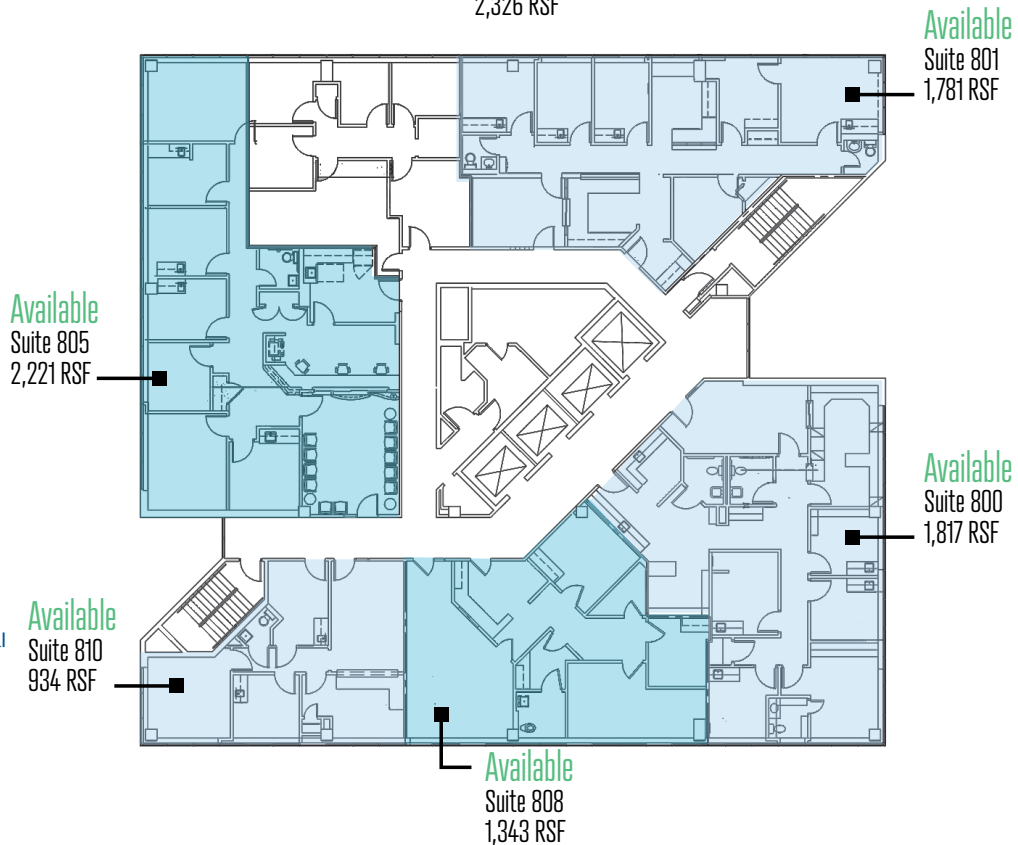

MEDICAL CENTER TOWER I

Level SL-1

Level I

MEDICAL CENTER TOWER I

Level 5

Available
Suite 504
2,541 RSF

Available
Suite 505
1,529 RSF

Available
Suite 510
1,245 RSF

Available
Suite 501
857 RSF

Available
Suite 506
1,673 RSF

Available
Suite 508
1,059 RSF

Level 6

Available
Suite 6XX
1,158 RSF

Available
Suite 620
3,836 RSF

MEDICAL CENTER TOWER I

Level 7

Level 8

MEDICAL CENTER TOWER I

Level 10

MEDICAL CENTER TOWER II

Level 3

Level 4

MEDICAL CENTER TOWER II

Level 5

Available
Suite 560
2,954 RSF

Level 6

Available
Suite 630
4,204 RSF

MEDICAL CENTER TOWER II

Level 7

Available
Suite 700
12,850 RSF

Level 8

Available
Suite 810
1,719 RSF