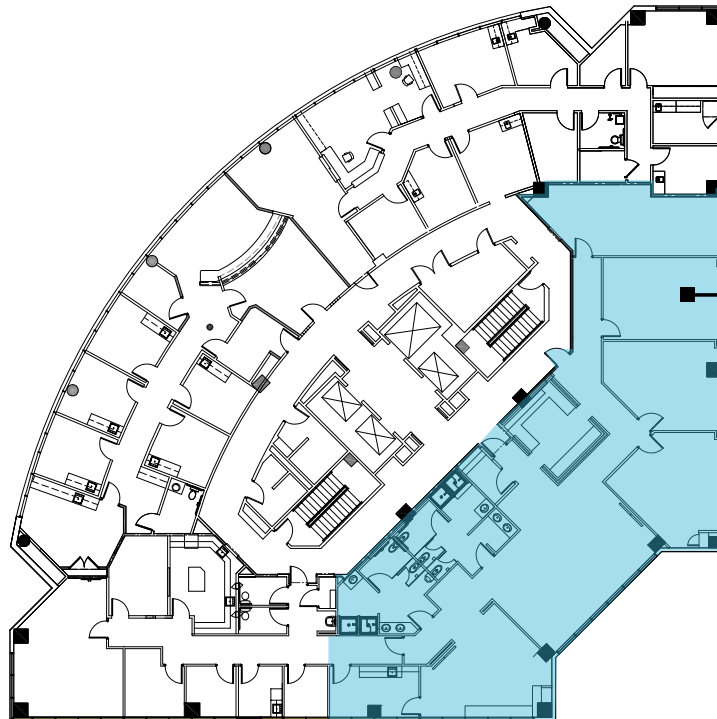

Available
Suite 501
857 RSF

Available
Suite 506
1,673 RSF

Available
Suite 508
1,059 RSF

Level 6

Available
Suite 6XX
1,158 RSF

Available
Suite 620
3,836 RSF

MEDICAL CENTER TOWER I

Level 7

Level 8

MEDICAL CENTER TOWER I

Level 10

MEDICAL CENTER TOWER II

Level 3

Level 4

MEDICAL CENTER TOWER II

Level 5

Available
Suite 560
2,954 RSF

Level 6

Available
Suite 630
4,204 RSF

MEDICAL CENTER TOWER II

Level 7

Available
Suite 700
12,850 RSF

Level 8

Available
Suite 810
1,719 RSF

Available
Suite 860
1,641 RSF

Available
Suite 840
968 RSF

Available
Suite 850
1,296 RSF

MEDICAL CENTER TOWER II

Level 10

Nearby Map & Amenities

(1-Mile Radius)

RESTAURANTS