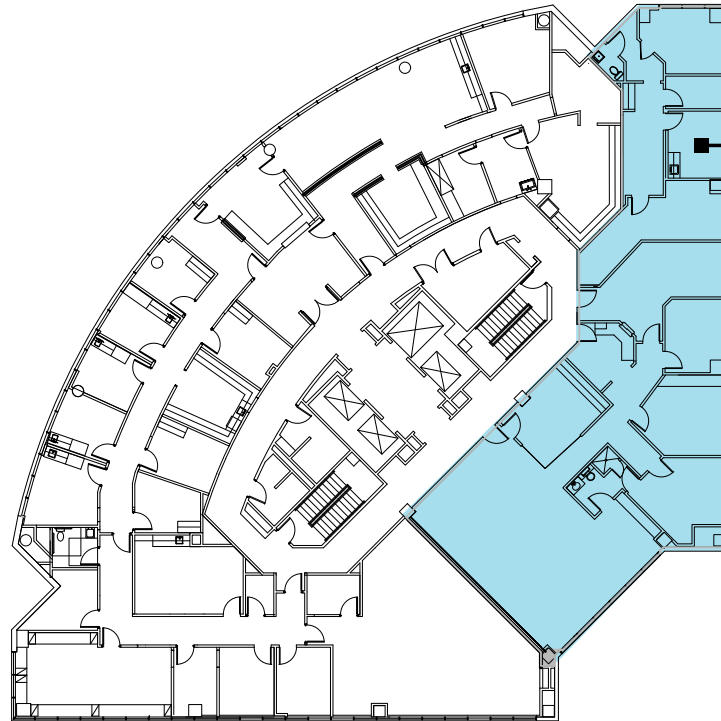

Available
Suite 501
857 RSF

Available
Suite 506
1,673 RSF

Available
Suite 508
1,059 RSF

Level 6

Available
Suite 6XX
1,158 RSF

Available
Suite 620
3,836 RSF

MEDICAL CENTER TOWER I

Level 7

Level 8

MEDICAL CENTER TOWER I

Level 10

MEDICAL CENTER TOWER II

Level 3

Level 4

MEDICAL CENTER TOWER II

Level 5

Available
Suite 560
2,954 RSF

Level 6

Available
Suite 630
4,204 RSF

MEDICAL CENTER TOWER II

Level 7

Available
Suite 700
12,850 RSF

Level 8

Available
Suite 810
1,719 RSF

Available
Suite 860
1,641 RSF

Available
Suite 840
968 RSF

Available
Suite 850
1,296 RSF

MEDICAL CENTER TOWER II

Level 10

Nearby Map & Amenities

(1-Mile Radius)

RESTAURANTS