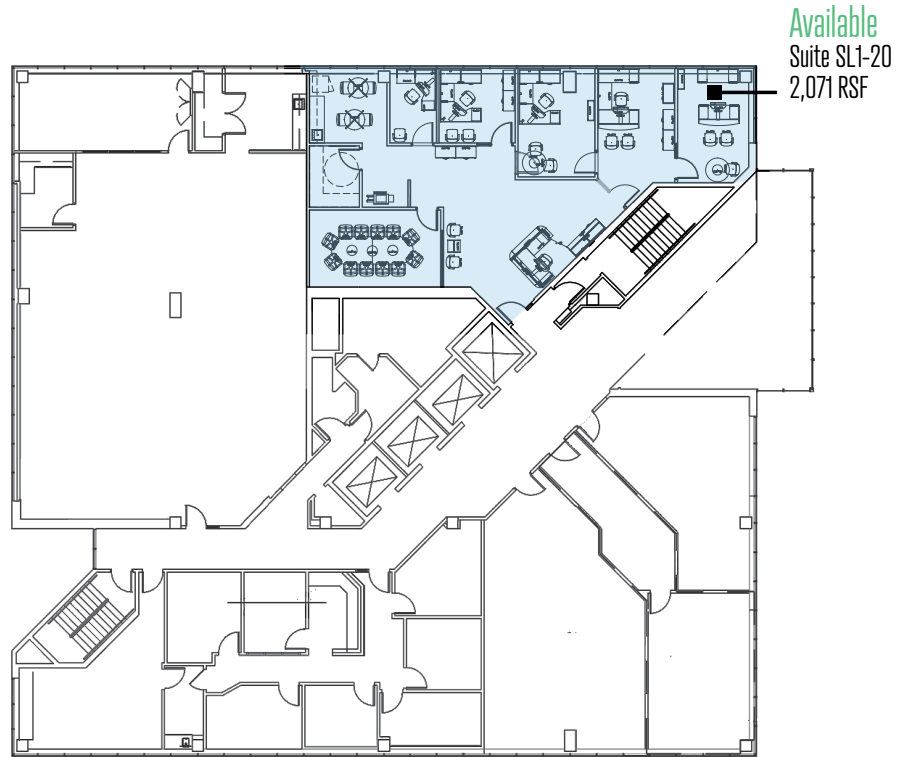

Building Summary

- Year Built: Tower I (1979); Tower II (1986)
- Building Size: Tower I (98,731 SF) / Tower II (102,792 SF)
- Parking Ratio: 3.15/1000 SF
- Lease Rate: Negotiable (MG) with generous TI
- Number of Floors: 10 each Tower
- Move-in ready suites

Building Availabilities

TOWER I

Suite SL1-20:	2,071 RSF	Suite 702:	2,326 RSF
Suite 101:	2,224 RSF	Suite 704:	693 RSF
Suite 102:	1,464 RSF	Suite 706:	4,038 RSF
Suite 109:	2,723 RSF	Suite 800:	1,817 RSF
Suite 501:	857 RSF	Suite 801:	1,781 RSF
Suite 504:	2,541 RSF	Suite 805:	2,221 RSF
Suite 505:	1,529 RSF	Suite 808:	1,343 RSF
Suite 506:	1,873 RSF	Suite 810:	934 RSF
Suite 508:	1,059 RSF	Suite 1000:	897 RSF
Suite 510:	1,245 RSF	Suite 1002:	2,227 RSF
Suite 6XX:	1,158 RSF	Suite 1003:	179 RSF
Suite 620:	3,836 RSF	Suite 1005A:	188 RSF
Suite 700:	1,367 RSF	Suite 1007:	604 RSF
Suite 701:	923 RSF		

TOWER II

Suite 301:	7,710 RSF	Suite 850:	1,296 RSF
Suite 350:	2,273 RSF	Suite 860:	1,641 RSF
Suite 420:	1,470 RSF	Suite 1020:	2,130 RSF
Suite 440:	3,410 RSF	Suite 1030:	554 RSF
Suite 560:	2,954 RSF	Suite 1035:	1,114 RSF
Suite 630:	4,204 RSF	Suite 1040:	704 RSF
Suite 700:	12,850 SF		
Suite 810:	1,719 RSF		
Suite 840:	968 RSF		

MEDICAL CENTER TOWER I

Level SL-1

Level I

MEDICAL CENTER TOWER I

Level 5

Available
Suite 504
2,541 RSF

Available
Suite 505
1,529 RSF

Available
Suite 510
1,245 RSF