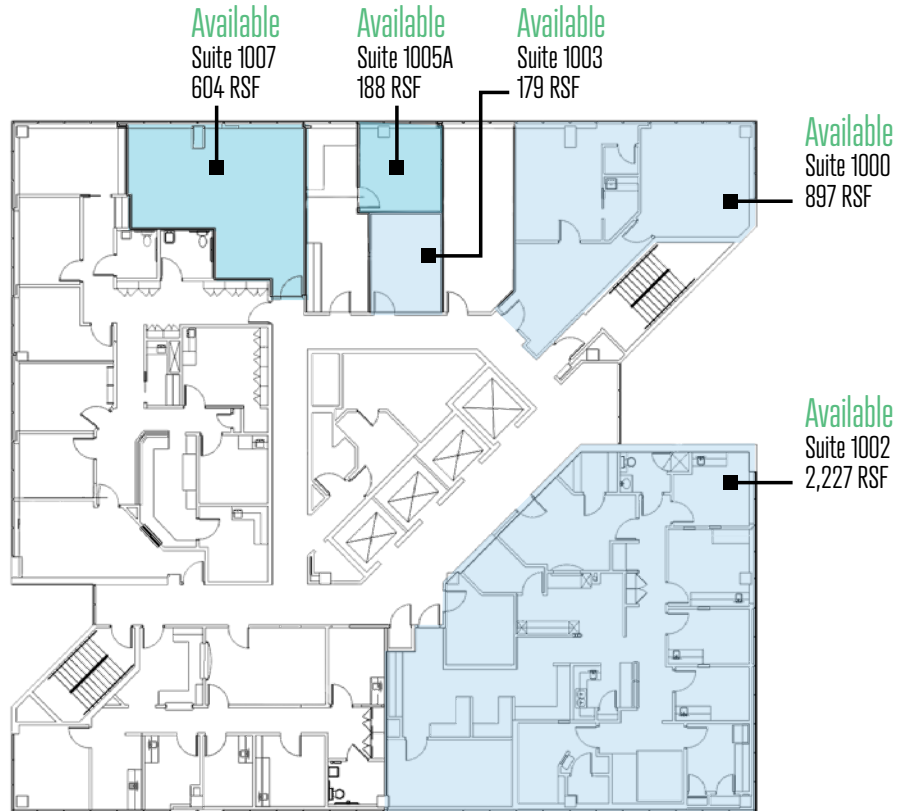

MEDICAL CENTER TOWER I

Level SL-1

Level I

MEDICAL CENTER TOWER I

Level 5

Available
Suite 504
2,541 RSF

Available
Suite 505
1,529 RSF

Available
Suite 510
1,245 RSF

Available
Suite 501
857 RSF

Available
Suite 506
1,673 RSF

Available
Suite 508
1,059 RSF

Level 6

Available
Suite 6XX
1,158 RSF

Available
Suite 620
3,836 RSF

MEDICAL CENTER TOWER I

Level 7

Level 8

MEDICAL CENTER TOWER I

Level 10

MEDICAL CENTER TOWER II

Level 3

Level 4

MEDICAL CENTER TOWER II

Level 5

Available
Suite 560
2,954 RSF

Level 6

Available
Suite 630
4,204 RSF

MEDICAL CENTER TOWER II

Level 7

Available
Suite 700
12,850 RSF

Level 8

Available
Suite 810
1,719 RSF