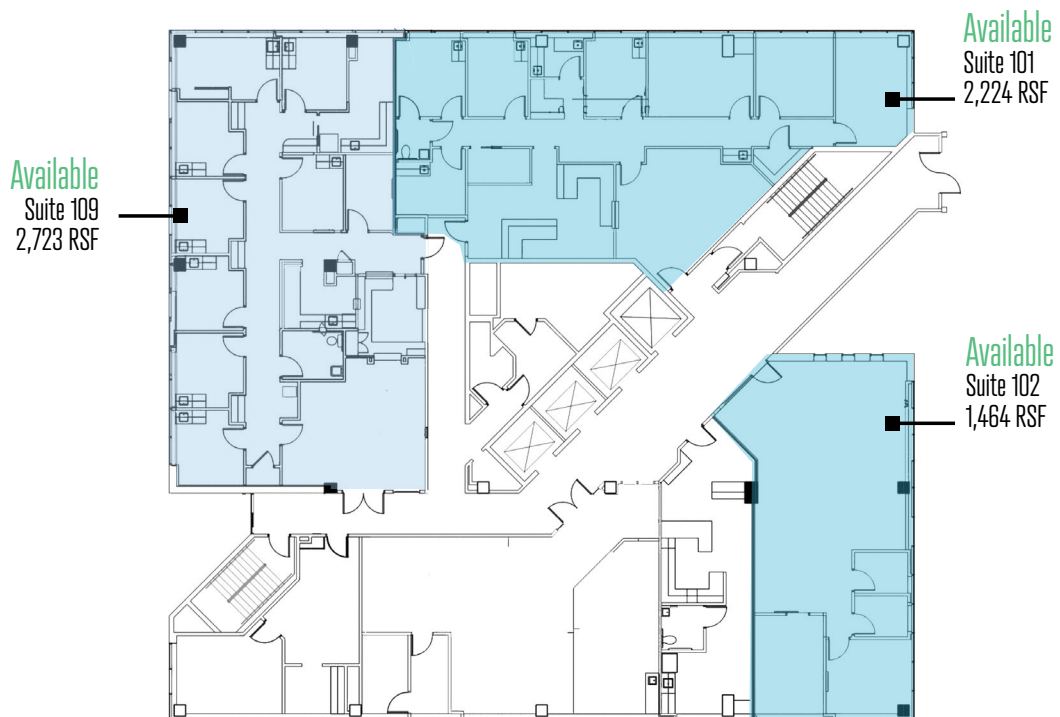

Building Availabilities

TOWER I

Suite SL1-20:	2,071 RSF	Suite 702:	2,326 RSF
Suite 101:	2,224 RSF	Suite 704:	693 RSF
Suite 102:	1,464 RSF	Suite 706:	4,038 RSF
Suite 109:	2,723 RSF	Suite 800:	1,817 RSF
Suite 501:	857 RSF	Suite 801:	1,781 RSF
Suite 504:	2,541 RSF	Suite 805:	2,221 RSF
Suite 505:	1,529 RSF	Suite 808:	1,343 RSF
Suite 506:	1,873 RSF	Suite 810:	934 RSF
Suite 508:	1,059 RSF	Suite 1000:	897 RSF
Suite 510:	1,245 RSF	Suite 1002:	2,227 RSF
Suite 6XX:	1,158 RSF	Suite 1003:	179 RSF
Suite 620:	3,836 RSF	Suite 1005A:	188 RSF
Suite 700:	1,367 RSF	Suite 1007:	604 RSF
Suite 701:	923 RSF		

TOWER II

Suite 301:	7,710 RSF	Suite 850:	1,296 RSF
Suite 350:	2,273 RSF	Suite 860:	1,641 RSF
Suite 420:	1,470 RSF	Suite 1020:	2,130 RSF
Suite 440:	3,410 RSF	Suite 1030:	554 RSF
Suite 560:	2,954 RSF	Suite 1035:	1,114 RSF
Suite 630:	4,204 RSF	Suite 1040:	704 RSF
Suite 700:	12,850 SF		
Suite 810:	1,719 RSF		
Suite 840:	968 RSF		

MEDICAL CENTER TOWER I

Level SL-1

Level I

MEDICAL CENTER TOWER I

Level 5

Available
Suite 504
2,541 RSF

Available
Suite 505
1,529 RSF

Available
Suite 510
1,245 RSF

Available
Suite 501
857 RSF

Available
Suite 506
1,673 RSF

Available
Suite 508
1,059 RSF

Level 6

Available
Suite 6XX
1,158 RSF

Available
Suite 620
3,836 RSF

MEDICAL CENTER TOWER I

Level 7