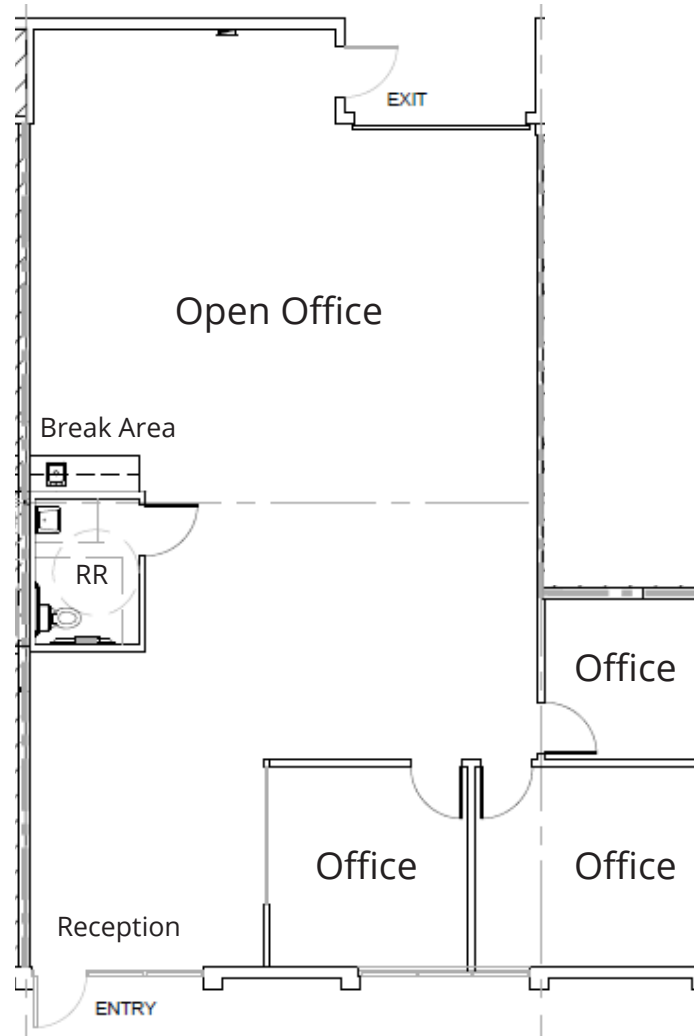

Alliance International Business Center

7111 - Suite 107 | 1,810± sf

Lisa Bailey, SIOR

Principal

+1 407 440 6645

lisa.bailey@avisonyoung.com