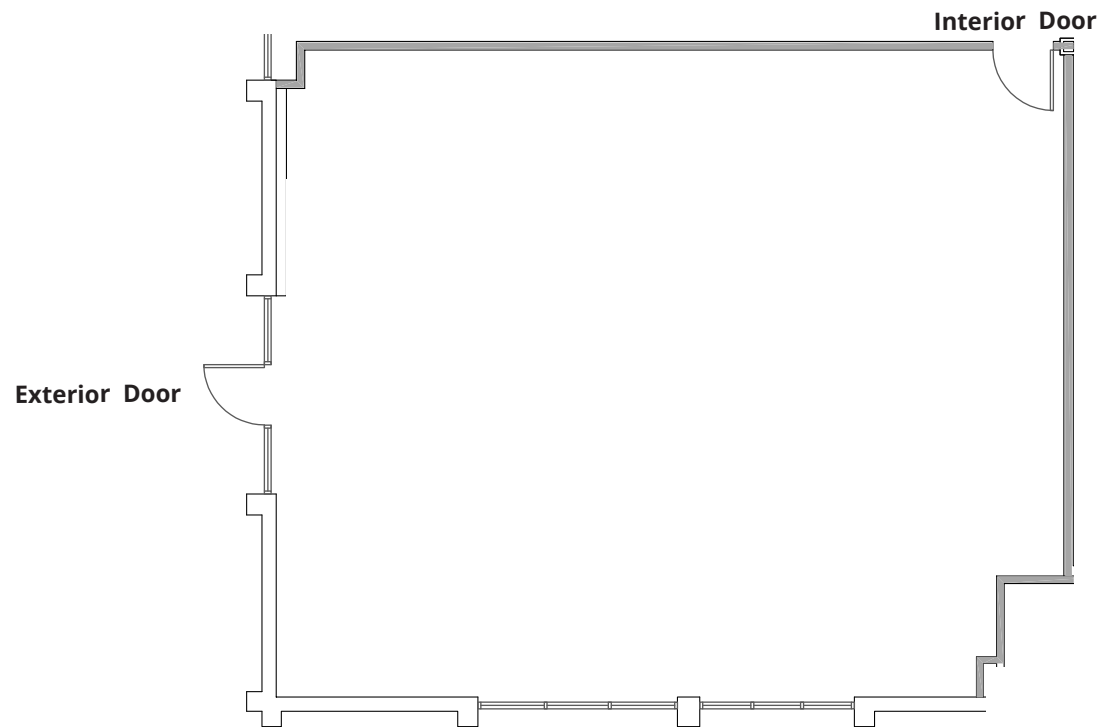

Alliance International Business Center

7083 - Suite 110 | 5,486± sf

Lisa Bailey, SIOR
Principal
+1 407 440 6645
lisa.bailey@avisonyoung.com

Alliance International Business Center

7083 - Suite 100 | 1,494± sf