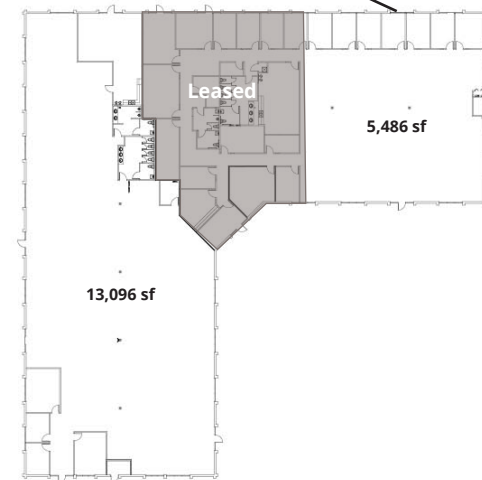

Alliance International Business Center

7083 - Suite 110 | 5,486± sf

Lisa Bailey, SIOR
Principal
+1 407 440 6645
lisa.bailey@avisonyoung.com

Alliance International Business Center

7083 - Suite 100 | 1,494± sf