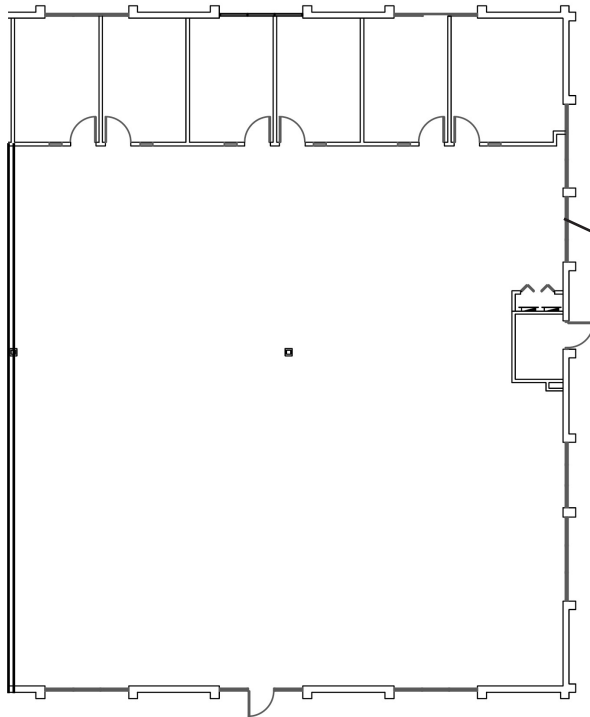

Alliance International Business Center

7083 - Suite 110 | 5,486± sf

Lisa Bailey, SIOR
Principal
+1 407 440 6645
lisa.bailey@avisonyoung.com

Alliance International Business Center

7083 - Suite 100 | 1,494± sf