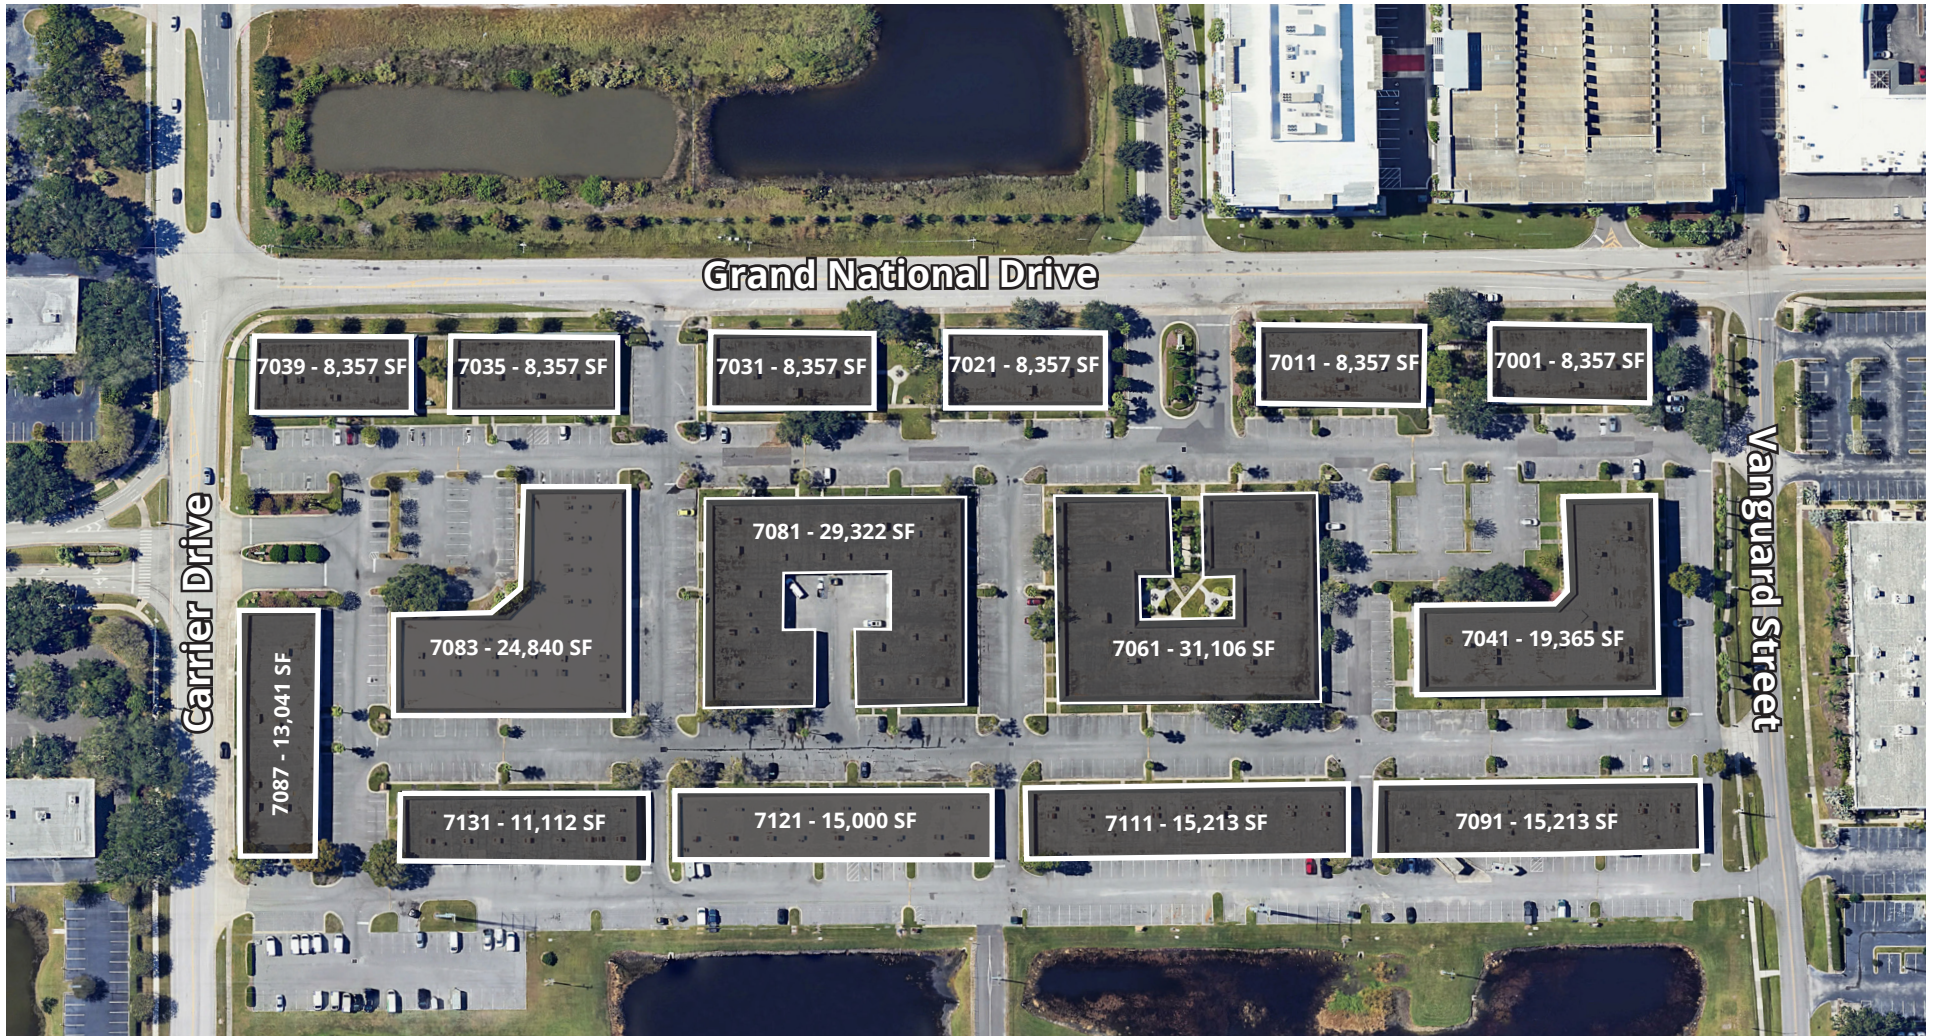

Principal
+1 407 440 6645
lisa.bailey@avisonyoung.com

Centrally located in the Tourist Corridor

New parking lot and roof upgrades

HVAC maintenance and repairs included

Alliance International Business Center

Lisa Bailey, SIOR
Principal
+1 407 440 6645
lisa.bailey@avisonyoung.com

**AVISON
YOUNG**

Alliance International Business Center

Lisa Bailey, SIOR
Principal
+1 407 440 6645
lisa.bailey@avisonyoung.com

Alliance International Business Center

Lisa Bailey, SIOR
Principal
+1 407 440 6645
lisa.bailey@avisonyoung.com

**AVISON
YOUNG**

Alliance International Business Center

7001 - Suite 103 | 1,298± sf

Lisa Bailey, SIOR

Principal

+1 407 440 6645

lisa.bailey@avisonyoung.com