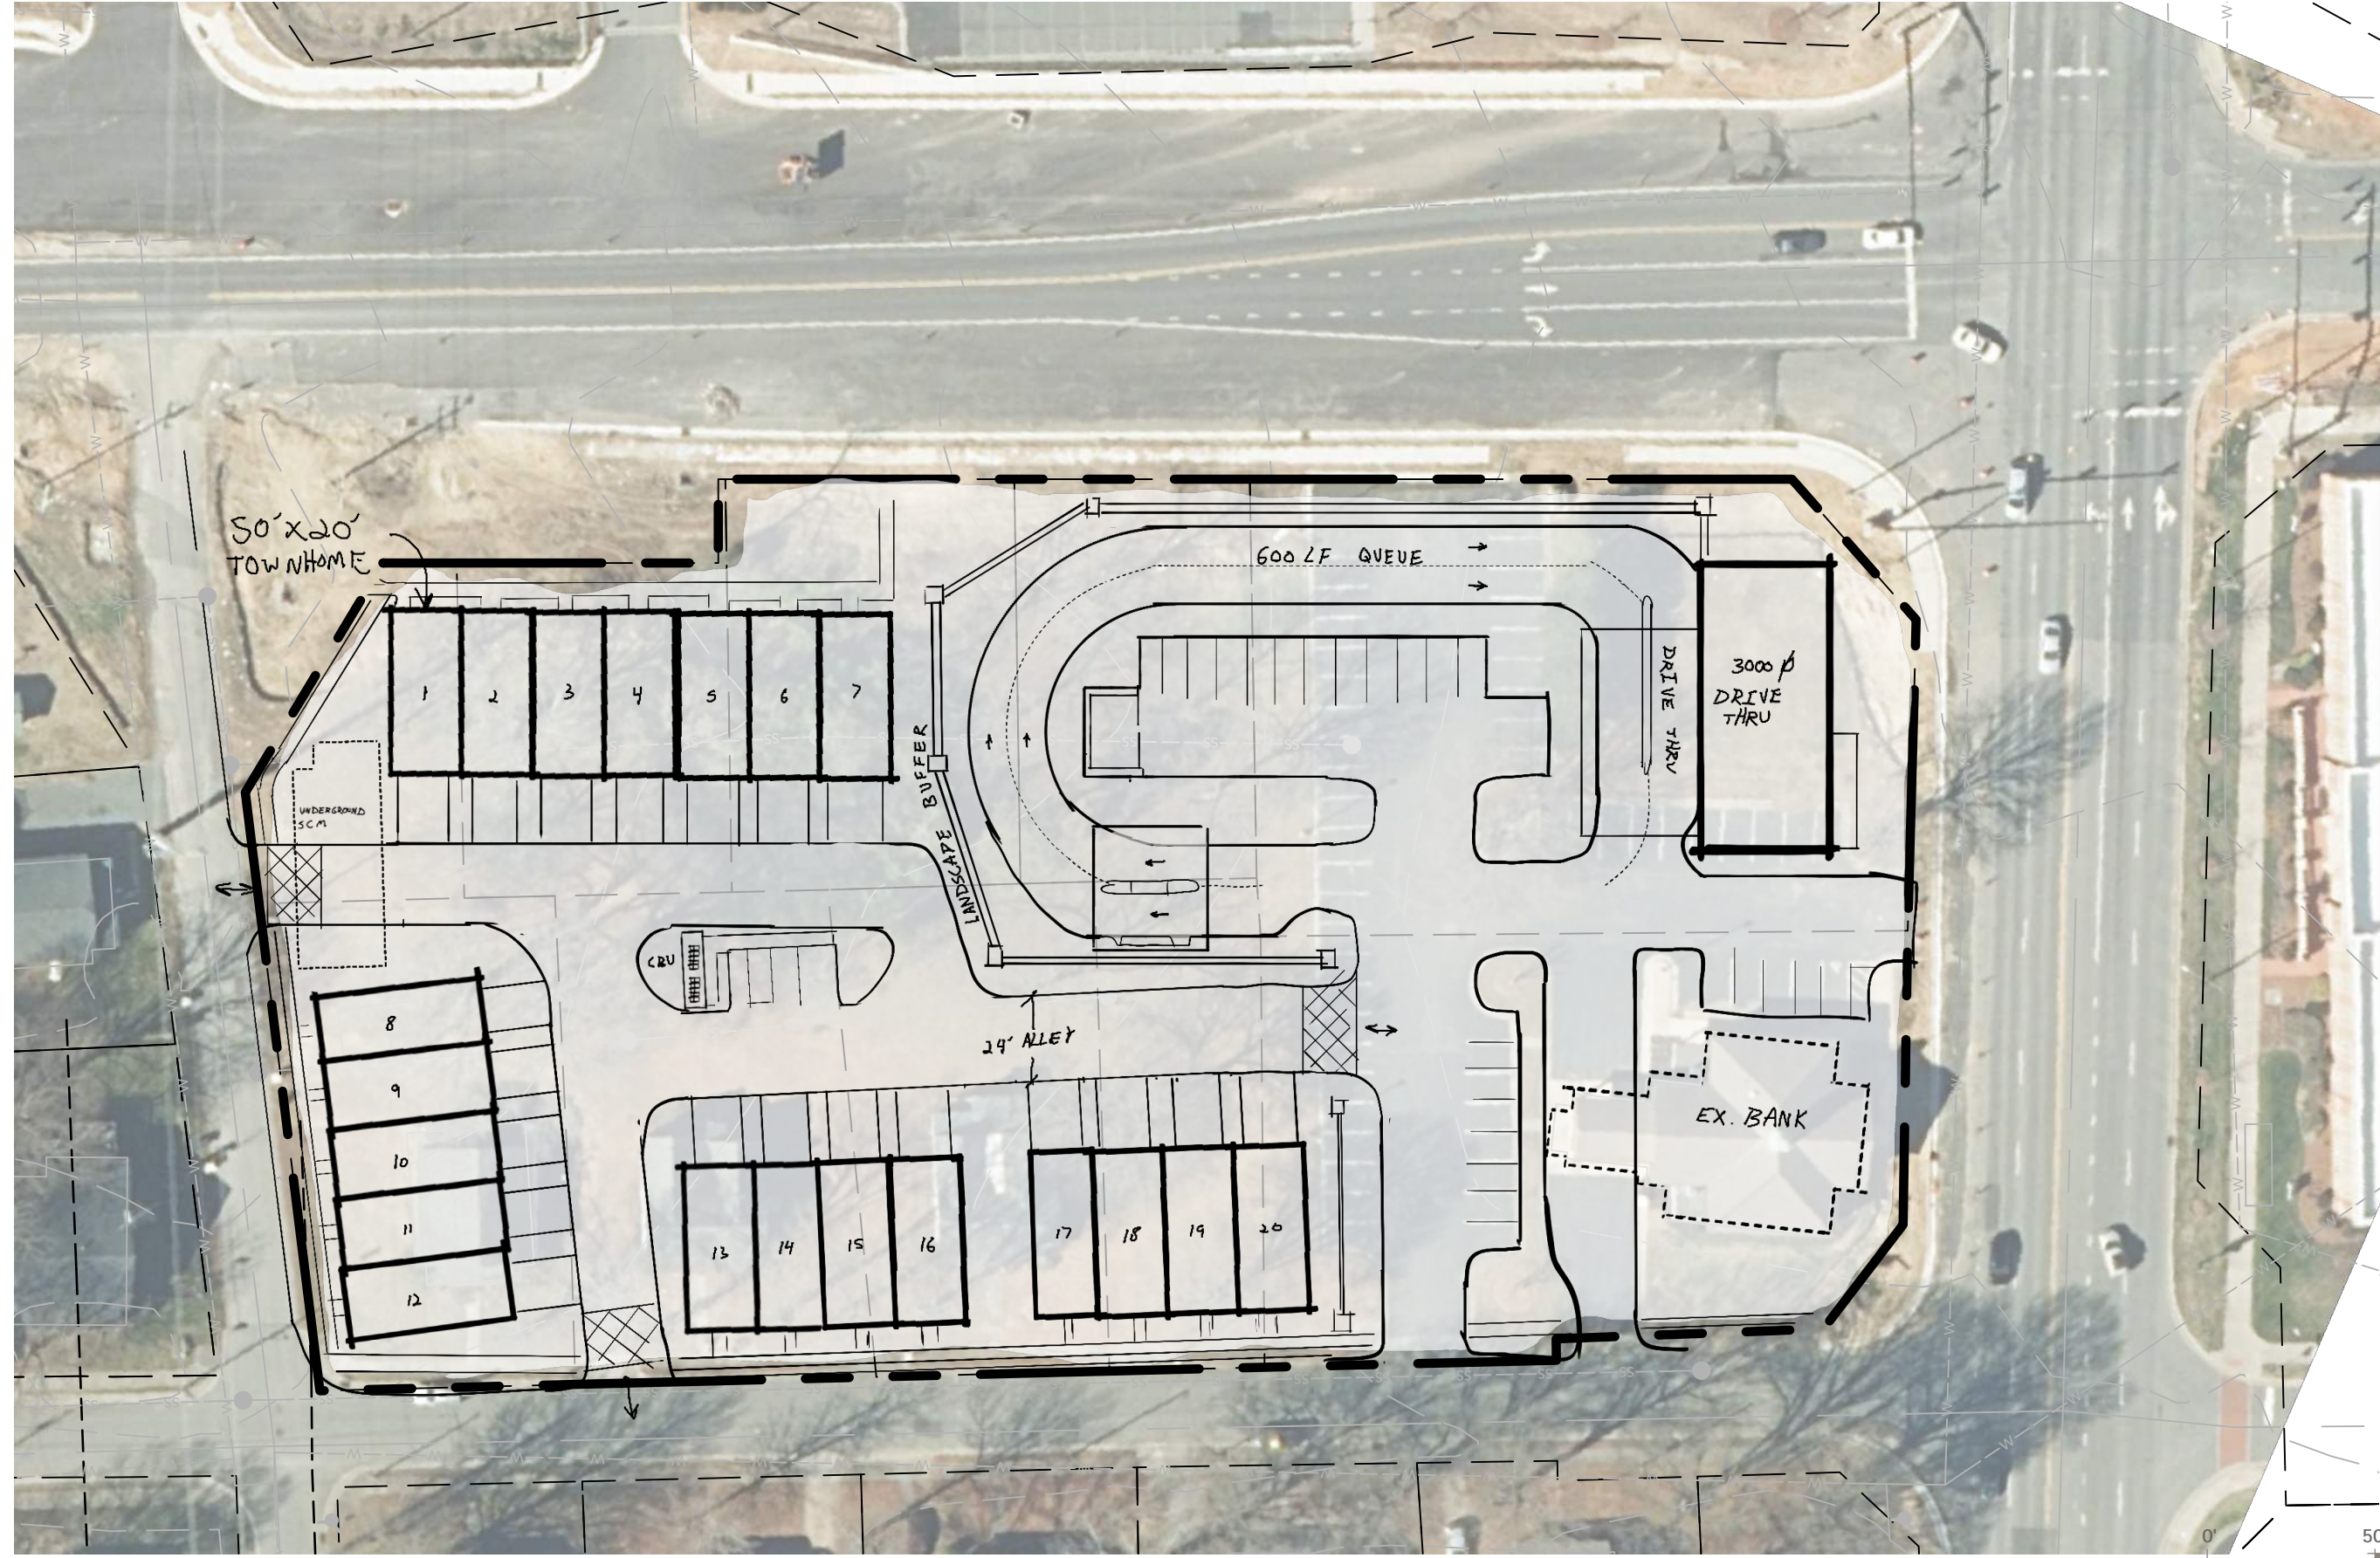

SITE DATA:

20x TOWNHOMES (RL)

3000 # DRIVE-THRU

EX. BANK

INSITE KANNAPOLIS MOORESVILLE HWY: CONCEPT V.1