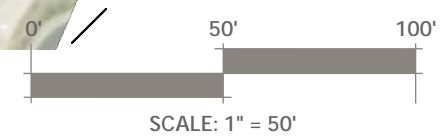

SITE DATA:

20x TOWNHOMES (RL)

3000 # DRIVE-THRU

EX. BANK

INSITE KANNAPOLIS MOORESVILLE HWY: CONCEPT V.1