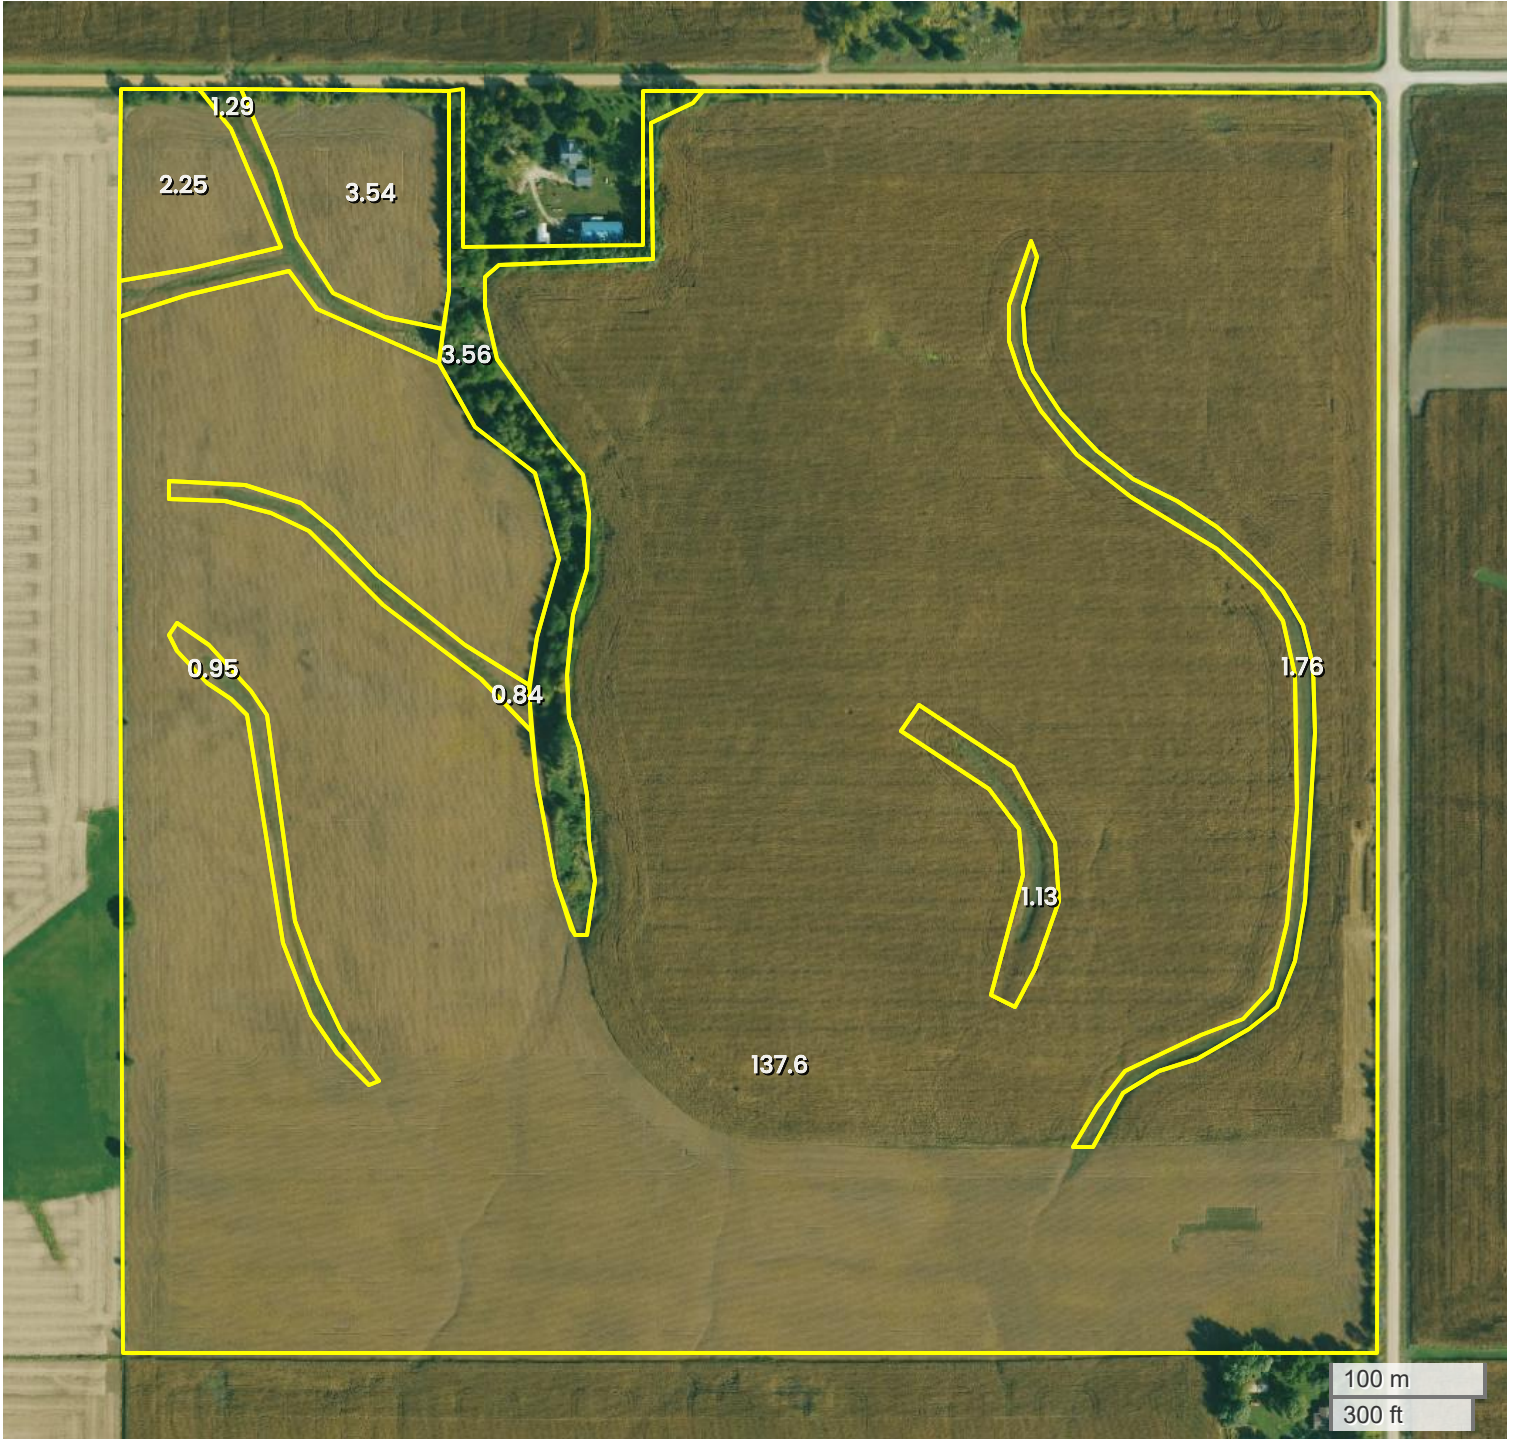

HATHAWAY TRUST
AERIAL MAP

Center: 41.699165, -94.285403

36-80N-30W
Cass Township
Guthrie County, IA

FarmWorth, LLC makes no representations or warranties, express or implied, as to the accuracy of any information, data, numerical values, boundaries, or any other information generated through the use of FarmWorth.com. User is solely responsible for independently investigating and determining all information provided through FarmWorth.com prior to use and waives any and all claims against FarmWorth, LLC for any inaccuracies or inconsistencies in the information and/or data.