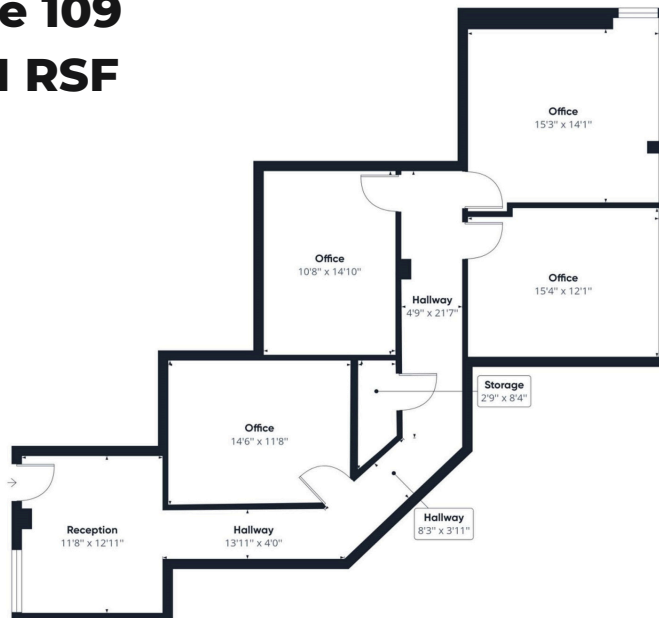

Suite 202
1,313 RSF

LEASING INFORMATION

Kolby Dickerson
kdickerson@txreproperties.com
214-534-1599

Grant Gomez
grant@txreproperties.com
214-734-4725