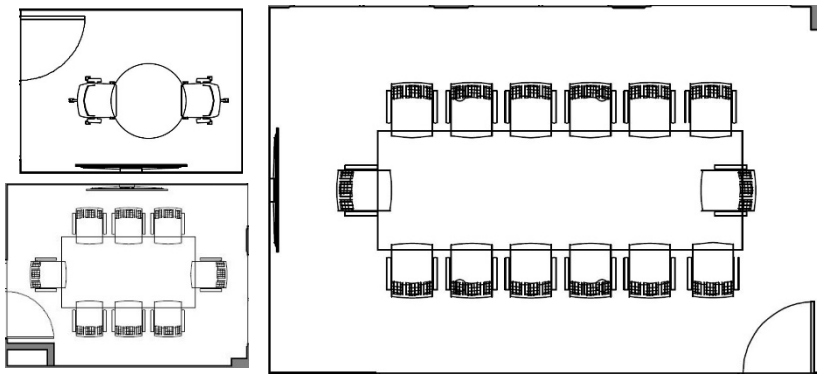

MEETING ROOMS

We offer small, medium, and large conference rooms as well as training and event rooms.