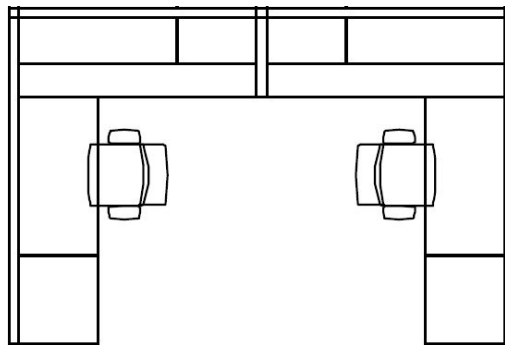

DEDICATED DESK

INCLUDED:

- DEDICATED WORKSPACE WITHIN A CUBICLE
- OPEN WORKSPACE
- 50 SQFT OF OPEN WORKSPACE
- LOCKABLE STORAGE DRAWERS AND CABINET
- PINABLE TACK BOARDS
- OFFICE HOURS ACCESS TO THE COWORKING SPACE
- 2-HOUR MEETING ROOM CREDITS PER MONTH

ADD-ONS:

- $35 PER MONTH FOR MAILING ADDRESS
- $25 PER MONTH FOR MEMBER SHARE (2 MEMBERS TO USE ONE DESK)