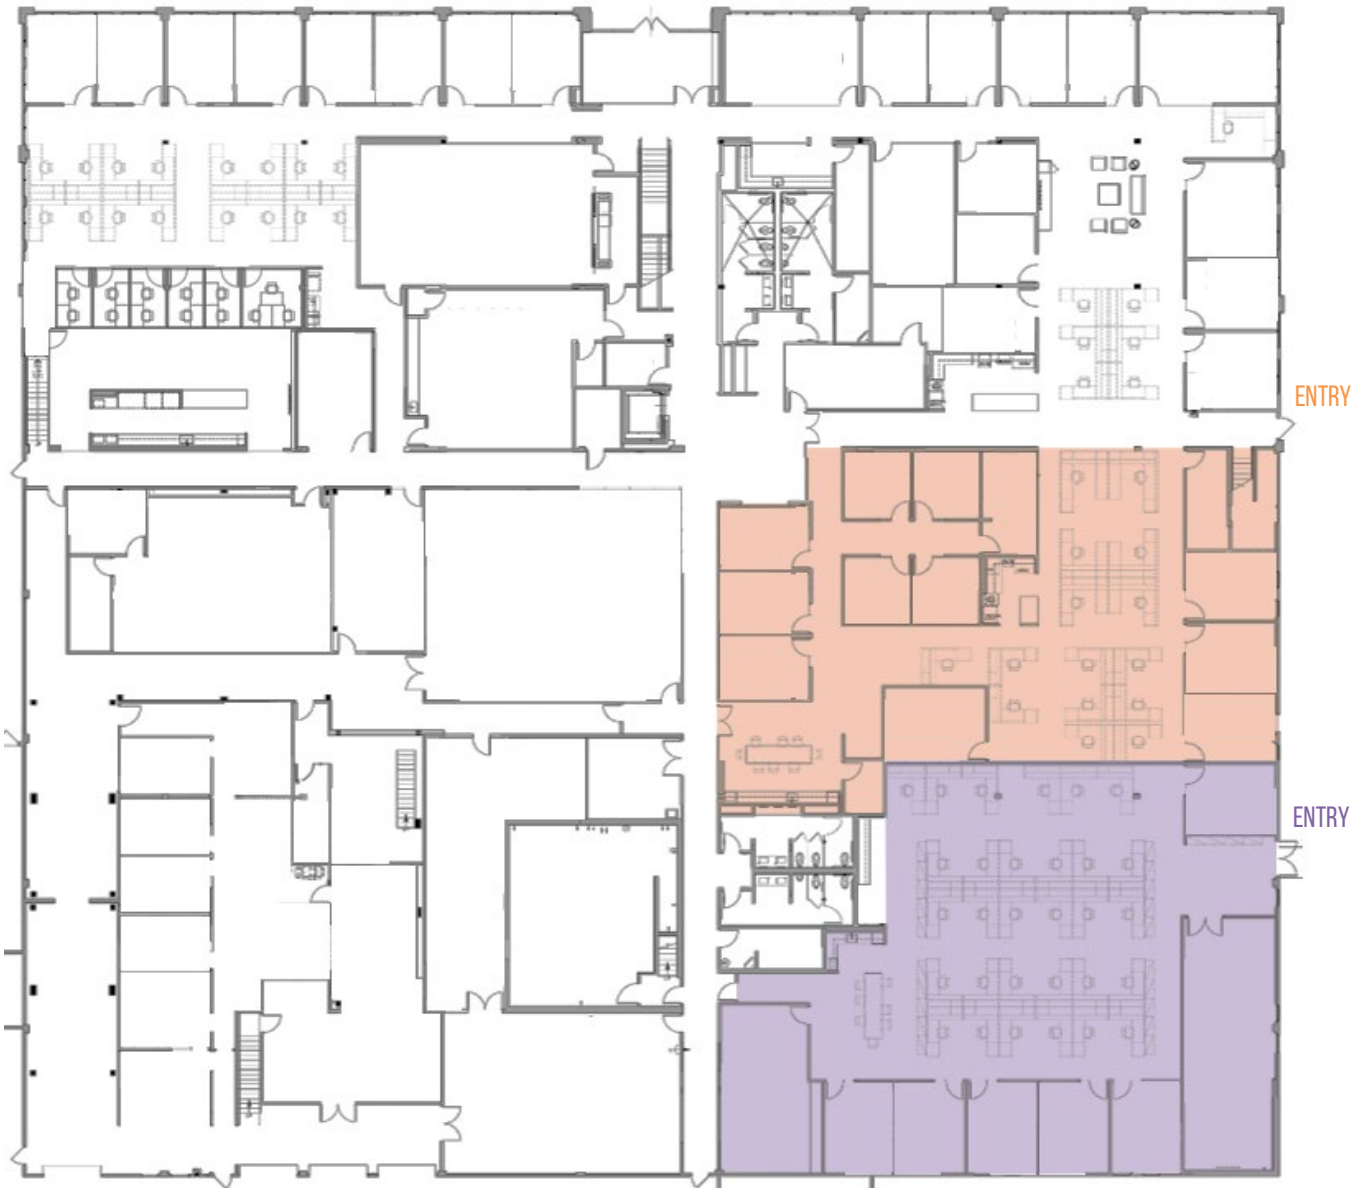

ENTERPRISE SUITES

1ST FLOOR OF IBASE SPACES CONSISTING OF ALL TYPES OF SPACES

INCLUDED:

- LOCKABLE PRIVATE OFFICE SPACE/SUITE WITH PRIVATE ENTRIES
- BUILD OUT OF SPACE AS NEEDED BY MEMBER
- **ORANGE** = 5,357 SQFT 25+ MEMBERS
- **PURPLE** = 5,643 SQFT 32+ MEMBERS
- FURNISHED WITH EXECUTIVE & SIT STAND DESKS AVAILABLE
- WHITEBOARDS + PINABLE TACK BOARDS
- 24/7 ACCESS TO THE COWORKING SPACE
- 5+ HOUR MEETING ROOM CREDITS PER MONTH
- BUSINESS MAILING ADDRESS

ADD-ONS:

- DEDICATED INTERNET/ HOT SPOT SERVICES
- PHONE LINE SET-UP AND MANAGEMENT