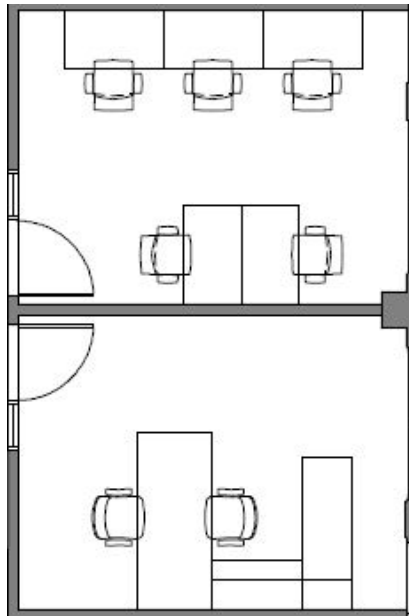

MEDIUM PRIVATE OFFICE

INCLUDED:

- LOCKABLE PRIVATE OFFICE SPACE
- 180 - 200 SQFT FOR 1 - 5 MEMBERS
- FURNISHED WITH OPTION FOR 1 MEMBER OR 5
- WHITEBOARD + PINABLE TACK BOARDS
- 24/7 ACCESS TO THE COWORKING SPACE
- 4-HOUR MEETING ROOM CREDITS PER MONTH
- BUSINESS MAILING ADDRESS + PACKAGE

HANDLING

ADD-ONS:

- PRICES ARE FOR 1 MEMBER, ADDITIONAL DESKS
- ADD FEES.