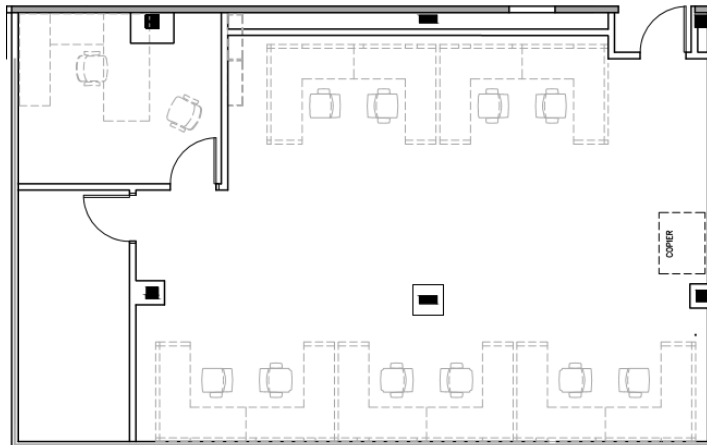

TEAM PRIVATE OFFICE

INCLUDED:

- LOCKABLE PRIVATE OFFICE SPACE/SUITE
- BUILD OUT OF SPACE AS NEEDED BY MEMBER
- 1,000 – 2,000 SQFT FOR 10 – 15+ MEMBERS
- FURNISHED WITH EXECUTIVE + SIT STAND DESKS
- WHITEBOARDS + PINABLE TACK BOARDS
- 24/7 ACCESS TO THE COWORKING SPACE
- 5+ HOUR MEETING ROOM CREDITS PER MONTH
- BUSINESS MAILING ADDRESS

ADD-ONS:

- DEDICATED INTERNET/ HOT SPOT SERVICES
- PHONE LINE SET-UP AND MANAGEMENT
- PRICES ARE FOR 1 MEMBER, ADDITIONAL DESKS

ADD FEES.