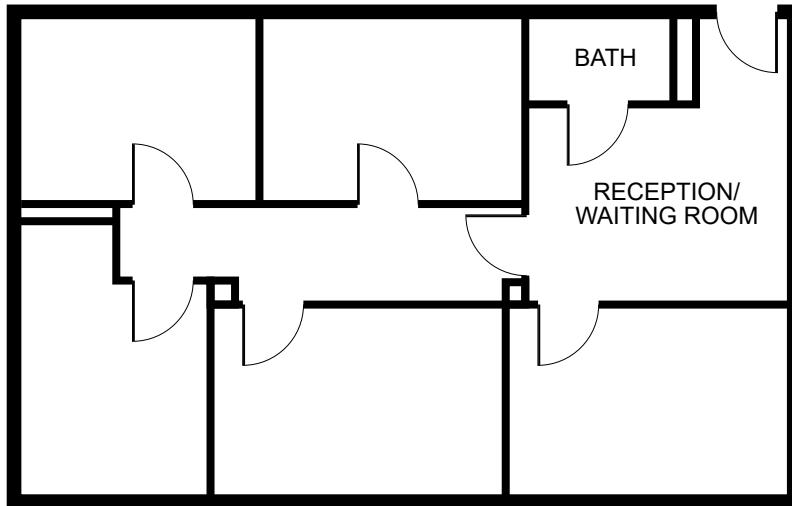

160 Commack Road, Commack, NY

(ALL FLOOR PLANS AREA APPROXIMATE REPRESENTATIONS AND SHOULD BE CONFIRMED BY TENANT)

UNIT LL2

TOTAL AREA: 706 SQ FT