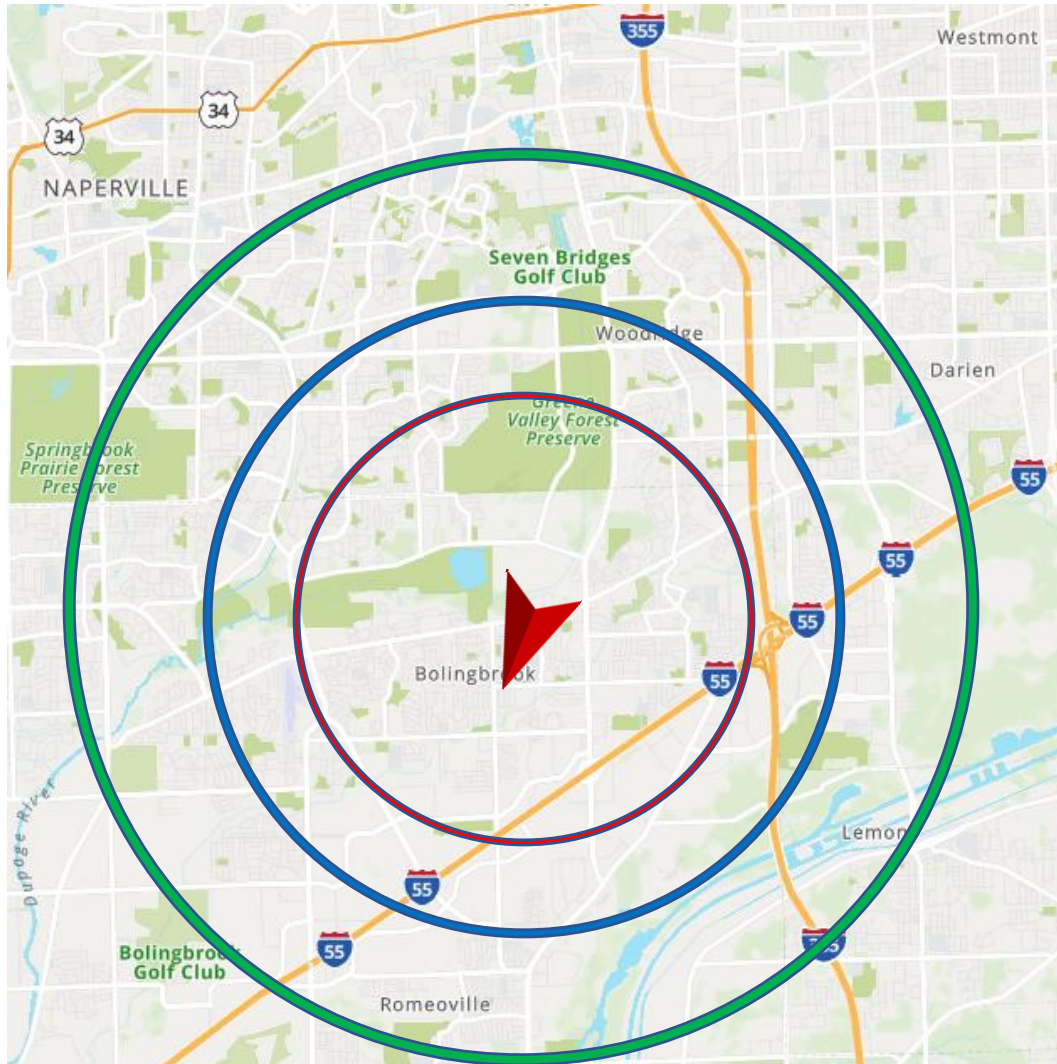

100-200 S Bolingbrook Dr. Bolingbrook, IL 60440

HORIZON 
REALTY & MANAGEMENT

CONTACT:

Ilija Pod | President

O. 847.870.8585 | ilijapod@horizonrealtyservices.com

MARKET SQUARE SHOPPING CENTER

100-200 S Bolingbrook Dr. Bolingbrook, IL 60440

UNIT	TENANT	SQ. FT.
100	AVAILABLE	4,553
114	Home Town Pantry	3,014
116	Maria's Pizzeria	1,918
122	AVAILABLE	5,094
126	DD's Discount	18,000
130	Dollar Tree	10,881
132	H&R Block	1,291
136	Dental Pointe	2,574
140	Gigante Bakery	1,291
144	Insure One	1,291
148	Immediate Care	1,384
152	AVAILABLE	1,198
156	Fry N Wings	1,287
160	AVAILABLE	1,290
164	T-Mobile	1,274
168-172	LA Michoacana	2,316
176	Garden China	1,350
180	Eyebrow Threading	1,264
184	JJ'S Fish & Chicken	1,220
188	Mickey's Gyros & Ribs	2,995
194	All Blue Sushi	4,535
198	Bolingbrook Bank Wintrust	2,950

MARKET SQUARE SHOPPING CENTER

100-200 S Bolingbrook Dr. Bolingbrook, IL 60440

DEMOGRAPHICS	1 MILE	3 MILE	5 MILE
Population	17,258	68,115	189,916
Total Households	5,225	21,712	63,821
Average HH Income	\$84,568	\$114,378	\$143,130

TRAFFIC	
IL Route 53	34,300
E. Briarcliff Rd	10,000

The information provided herein has been obtained from sources deemed reliable. However, no representation or warranty, express or implied, is made as to their accuracy.