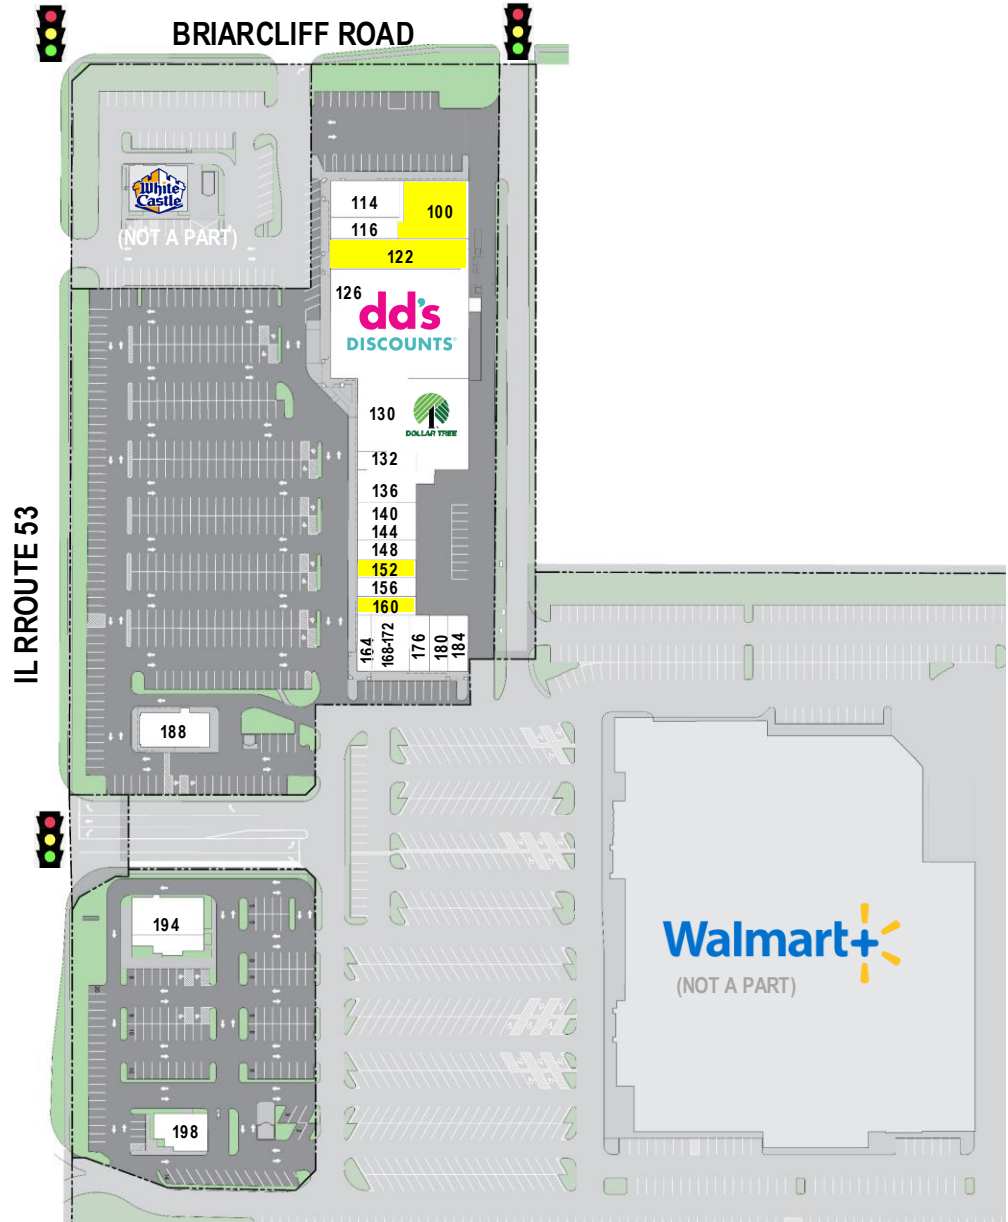

UNIT	TENANT	SQ. FT.
100	AVAILABLE	4,553
114	Home Town Pantry	3,014
116	Maria's Pizzeria	1,918
122	AVAILABLE	5,094
126	DD's Discount	18,000
130	Dollar Tree	10,881
132	H&R Block	1,291
136	Dental Pointe	2,574
140	Gigante Bakery	1,291
144	Insure One	1,291
148	Immediate Care	1,384
152	AVAILABLE	1,198
156	Fry N Wings	1,287
160	AVAILABLE	1,290
164	T-Mobile	1,274
168-172	LA Michoacana	2,316
176	Garden China	1,350
180	Eyebrow Threading	1,264
184	JJ'S Fish & Chicken	1,220
188	Mickey's Gyros & Ribs	2,995
194	All Blue Sushi	4,535
198	Bolingbrook Bank Wintrust	2,950

MARKET SQUARE SHOPPING CENTER

100-200 S Bolingbrook Dr. Bolingbrook, IL 60440

DEMOGRAPHICS	1 MILE	3 MILE	5 MILE
Population	17,258	68,115	189,916
Total Households	5,225	21,712	63,821
Average HH Income	\$84,568	\$114,378	\$143,130