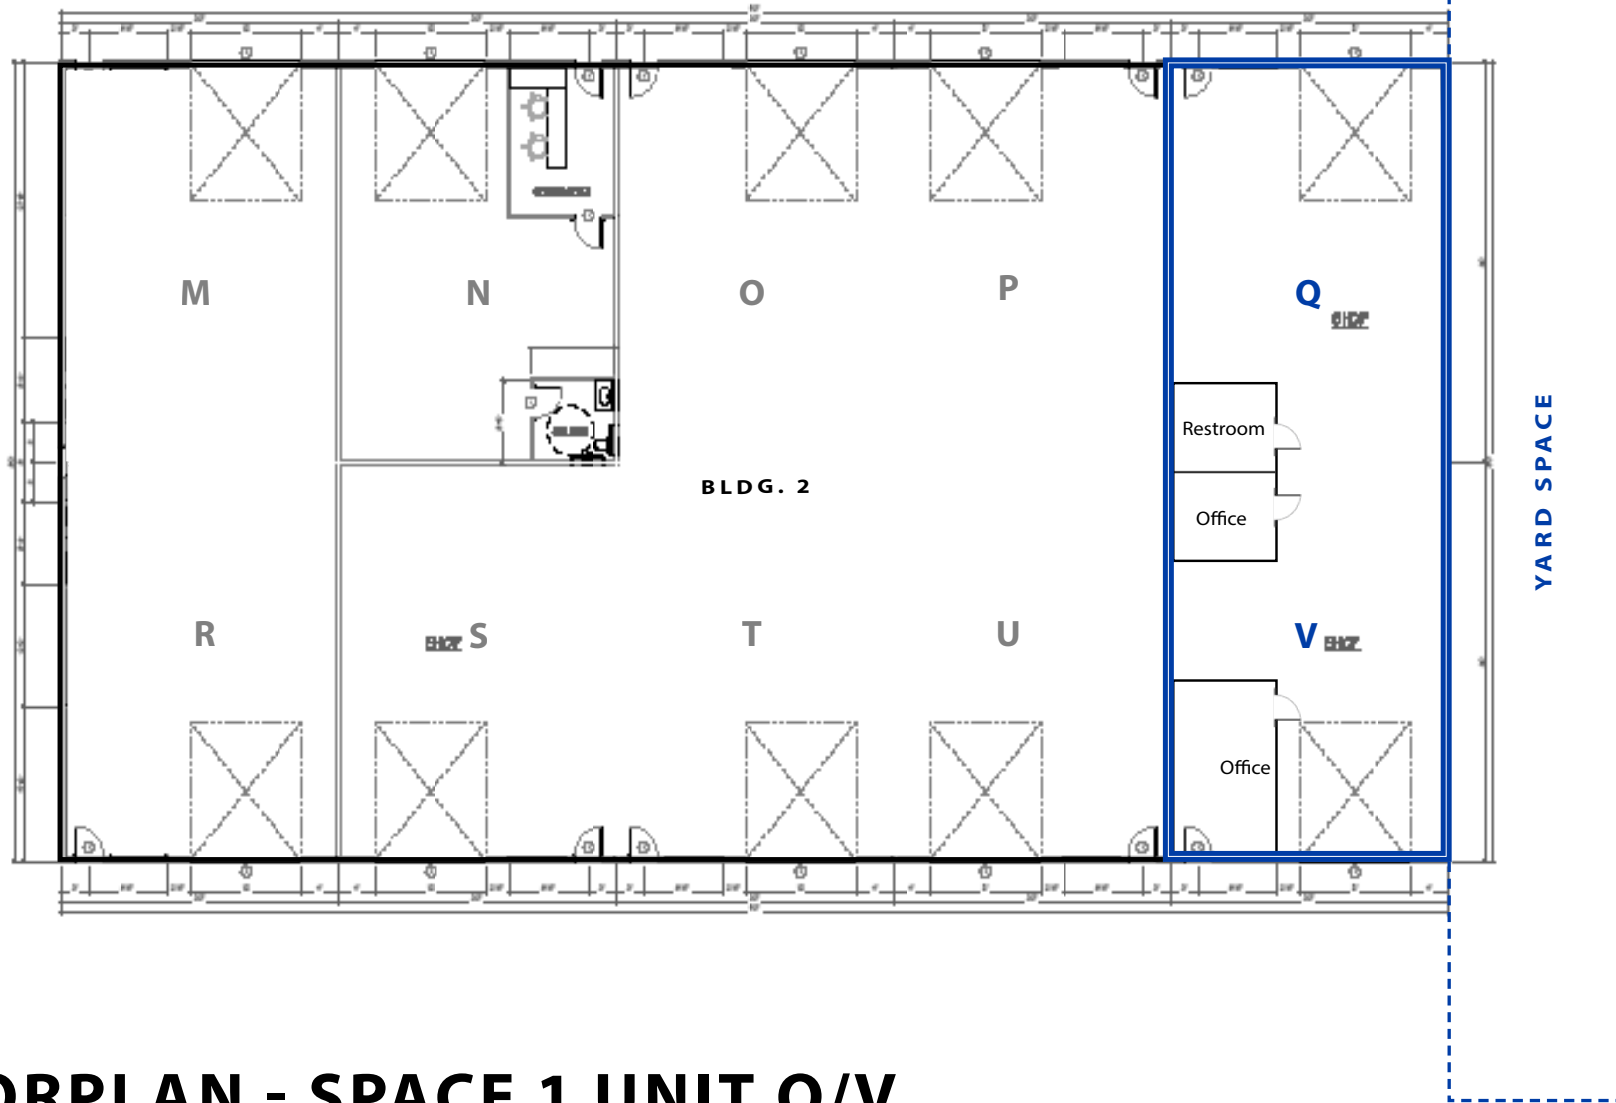

A potential 4,800 SF may be available upon request. Contact agent for details.

SPACE	SIZE	AVAILABLE
Space 1-Unit Q/V	2,400 SF	Immediately
Yard Space	4,500 SF	Immediately
Space 2	2,400 - 4,800 SF	Contact Agent

AVAILABLE SPACE

SPACE	SIZE	AVAILABLE
Space 1-Unit Q/V	2,400 SF	Immediately
Yard Space	4,500 SF	Immediately
Space 2	2,400 - 4,800 SF	Contact Agent

FLOORPLAN - SPACE 1 UNIT Q/V

TOK
COMMERCIAL

TOK
COMMERCIAL