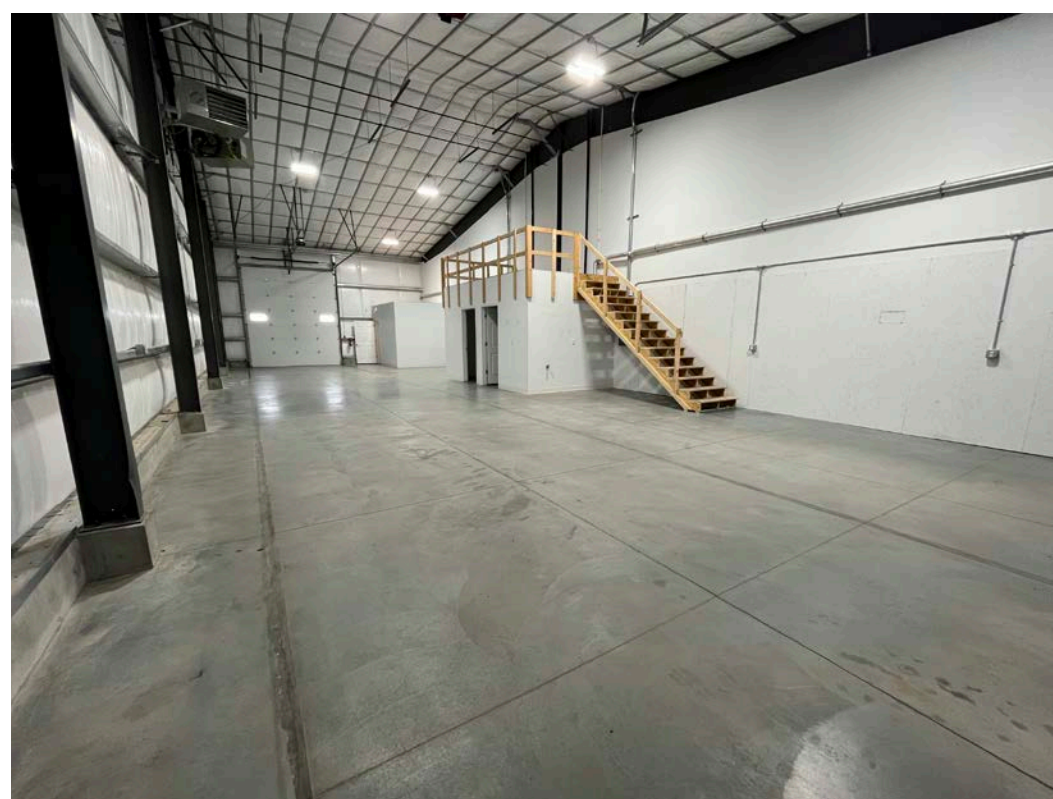

TOK
COMMERCIAL