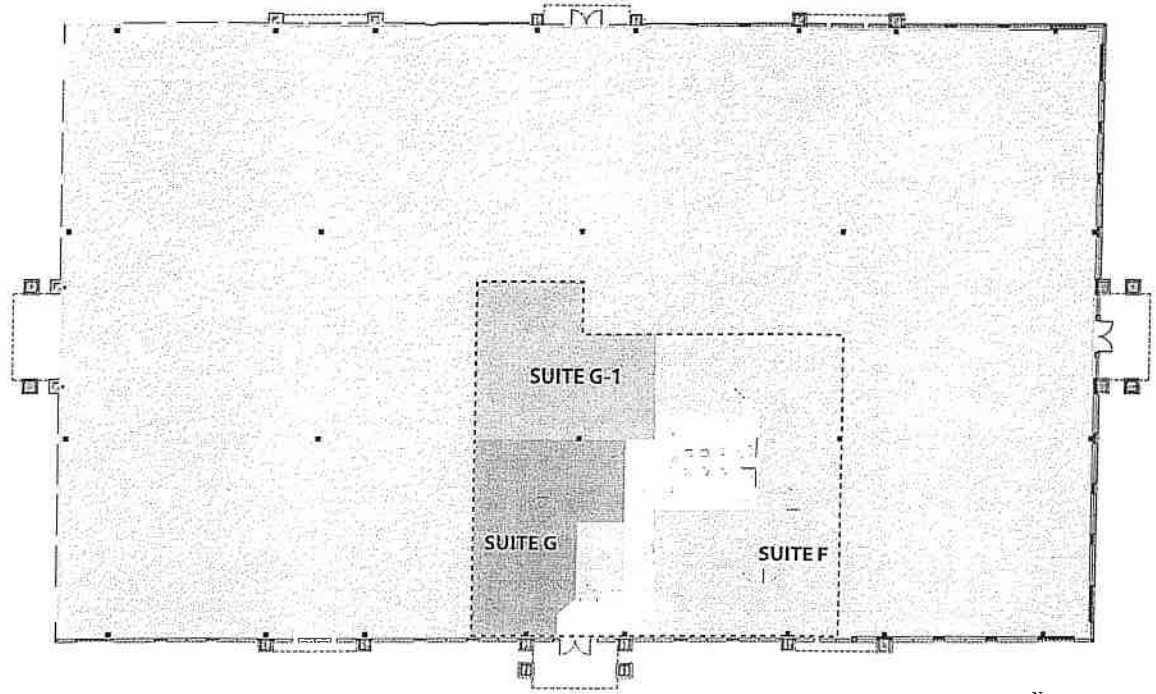

Suite G

Suite Area = 915 sf
 Common Area = 235 sf
 Total Area = 1,150 sf

Halsted Building - Suite Location

Suite F
 Suite Area = 1,745 sf
 Common Area = 235 sf
 Total Area = 1,980 sf

Suite G
 Suite Area = 915 sf
 Common Area = 235 sf
 Total Area = 1,150 sf

Suite G-1
 Suite Area = 908 sf
 Common Area = 235 sf
 Total Area = 1,143 sf

Common Area
 Total Area = 705 sf
 (1/3 of common area sf allocated to each suite)

SPACE PROPOSAL
 The Halsted Building
Dogan & Dogan