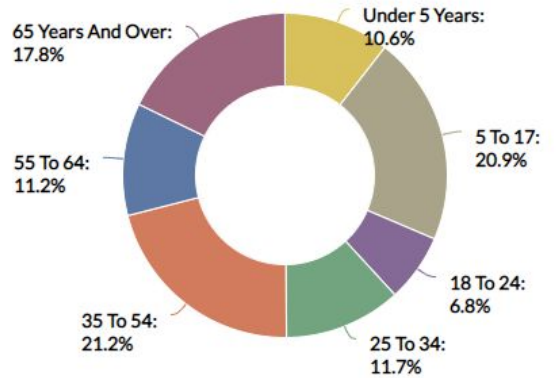

GREAT NECK

NEW YORK

Great Neck is a region on Long Island, New York, that covers a peninsula on the North Shore and includes 9 villages, such as the villages of Great Neck, Great Neck Estates, Great Neck Plaza, Kings Point, and Russell Gardens, and a number of unincorporated areas, as well as an area south of the peninsula near Lake Success and the border territory of Queens.

TOTAL POPULATION

±11,000

Age Demographic

MEDIAN HOUSEHOLD INCOME

SCAN TO VIEW
ALL OUR LISTINGS