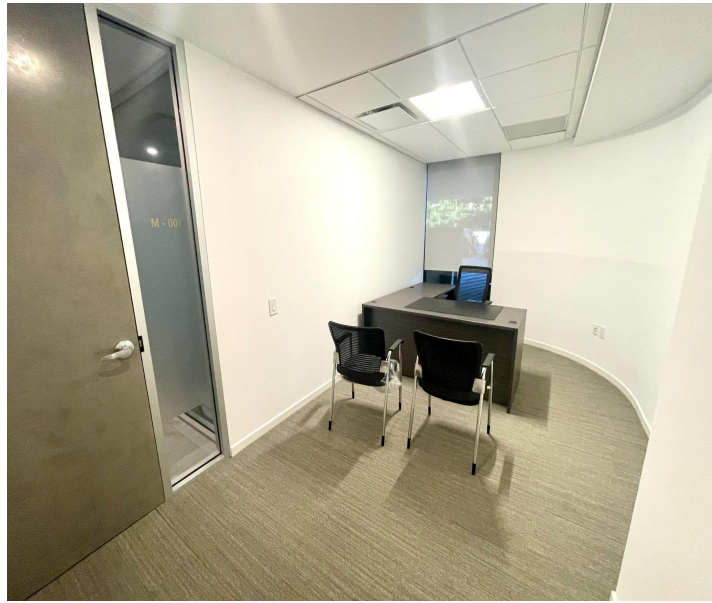

ROZITA SOOMEKH
Licensed Real Estate Broker
Rozita.Soomekh@elliman.com
516.205.2279

THE
ROZITA
SOOMEKH
TEAM at Douglas Elliman
Real Estate