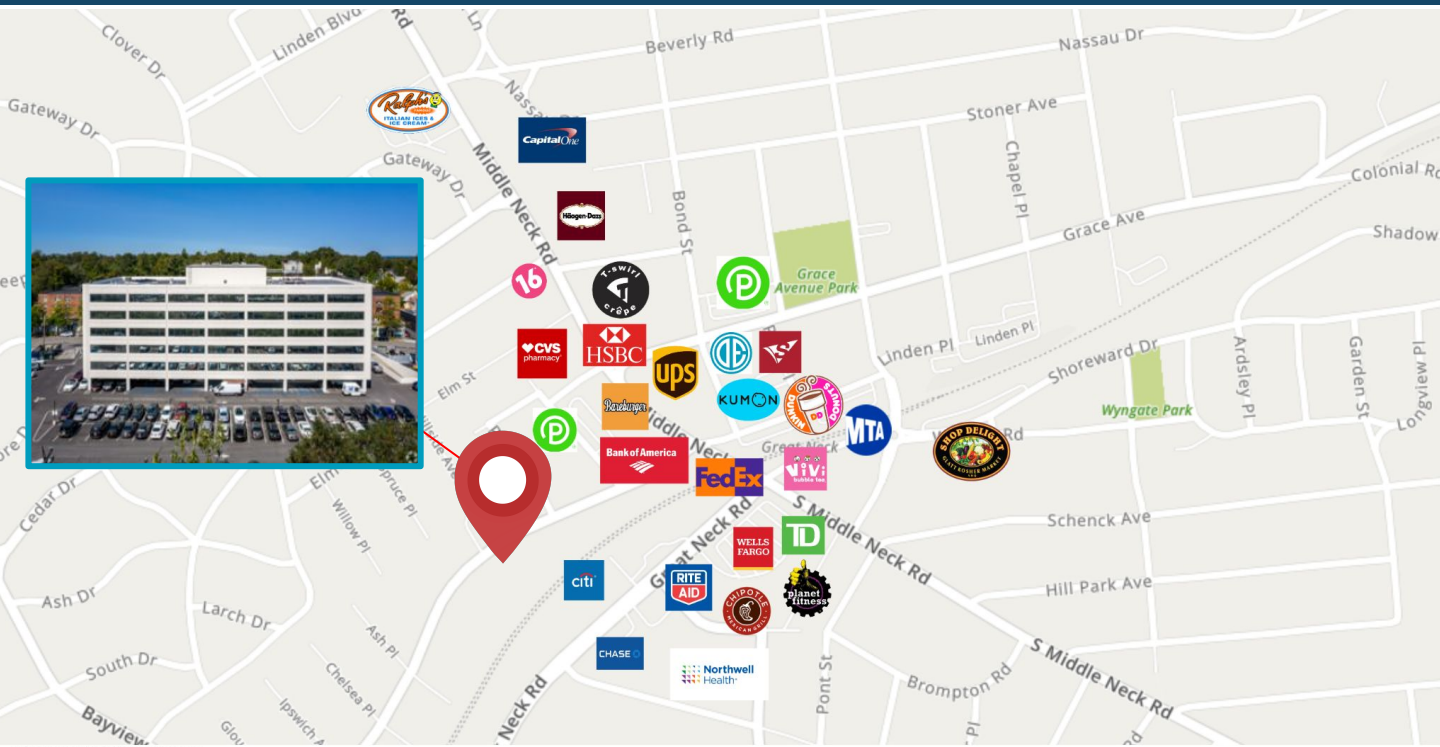

OTHER NOTABLE BUSINESSES IN THE AREA