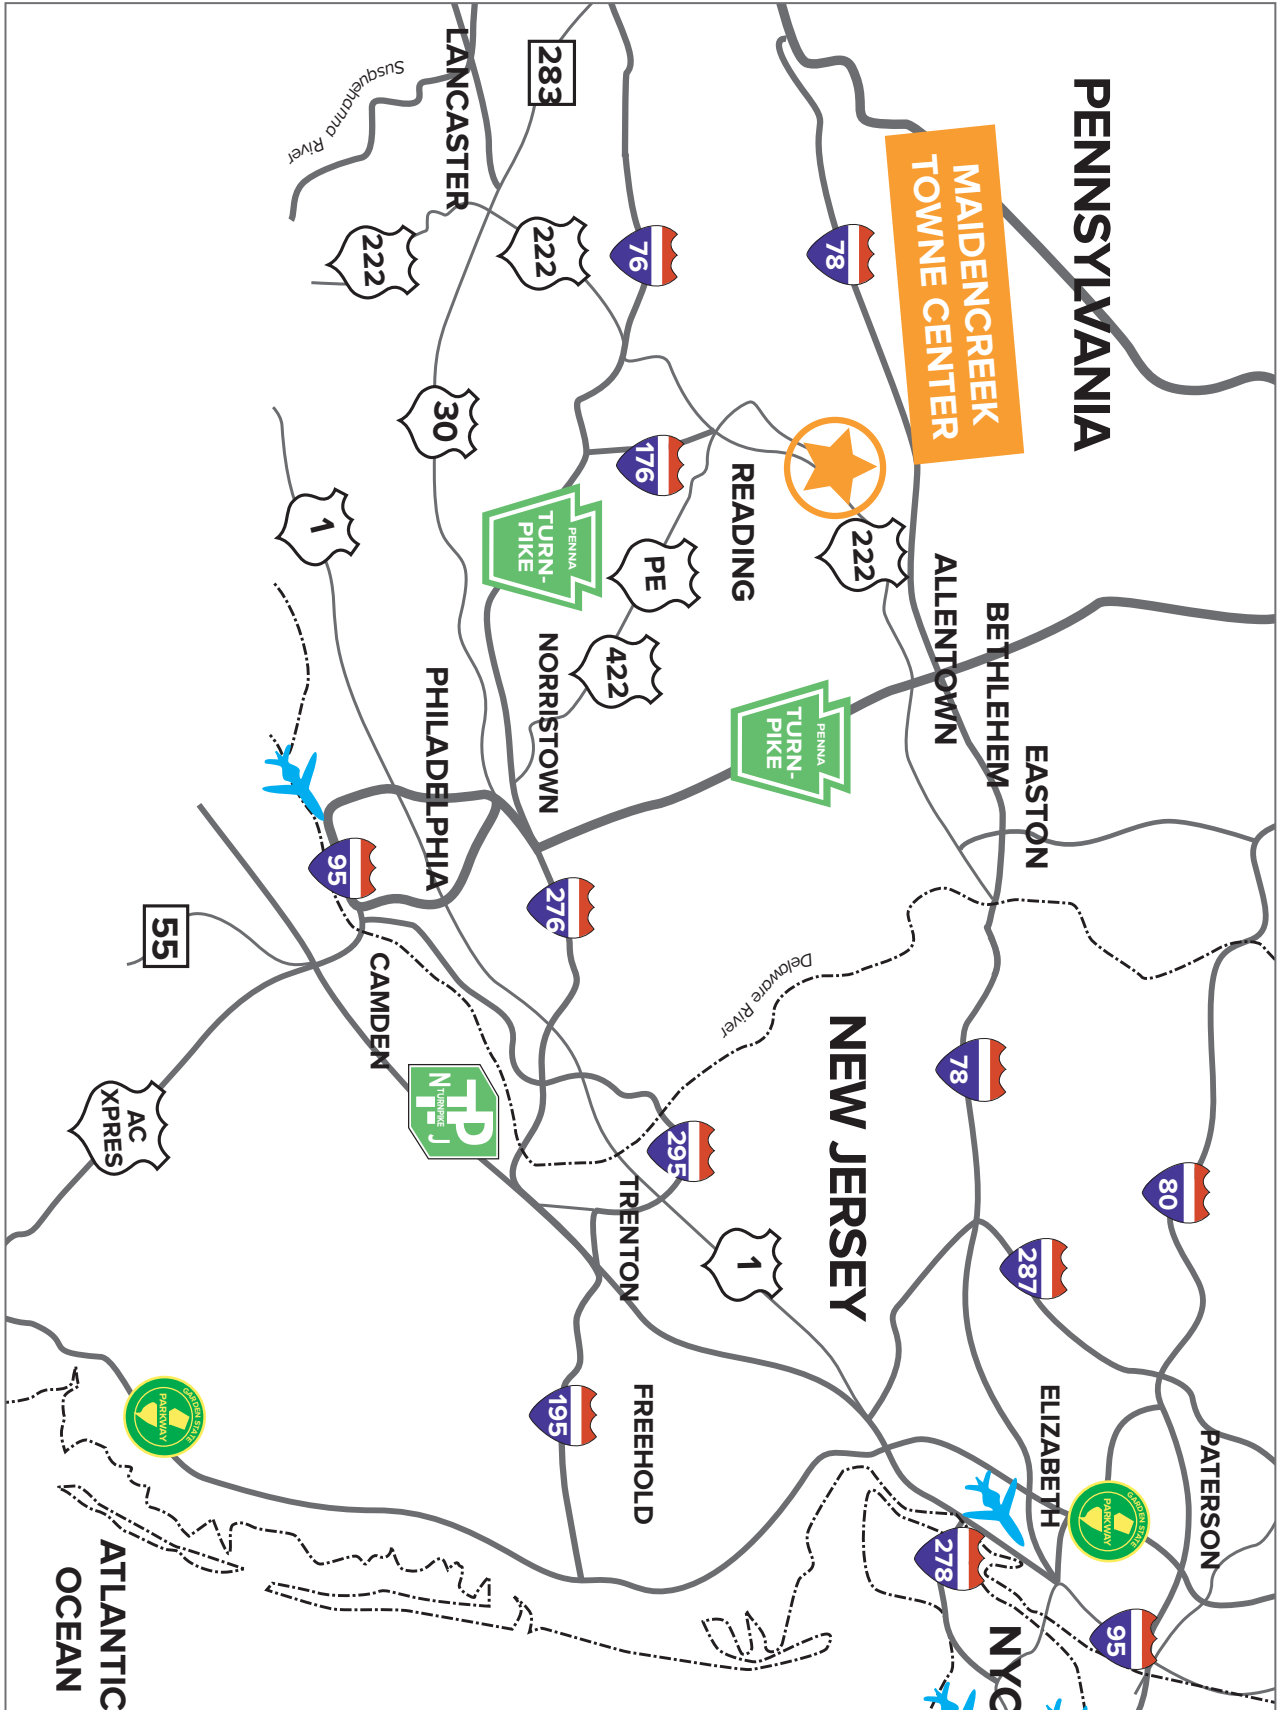

MAIDENCREEK TOWNE CENTER

850 Golden Drive | Blandon | Berks County | Pennsylvania

MaidenCreek Towne Center is located at the intersection of Park Road and Golden Drive. The center offers retail and professional office space near major transportation outlets including Routes 73, 222 and 422. This two building shopping center provides 33,767 sf (+/-) of space.

DEMOGRAPHICS

Radius	3 Miles	5 Miles	7 Miles
Population	16,514	34,008	83,788
Households	6,106	12,917	29,798
Average Household Income	\$72,907	\$68,480	\$68,490

11/21

CURRENT RETAIL TENANTS INCLUDE:

Nice Garden Chinese Restaurant | NGA HA Nail Salon
 Quick Mart Convenience Store | The Mystic Mind | Beer Store
 Ann Henry Antiques & Home Decor | Updog Hot Dogs

MAIDENCREEK TOWNE CENTER

850 Golden Drive | Blandon | Berks County | Pennsylvania

LEASE OUT

LEASED

AVAILABLE

MAIDENCREEK TOWNE CENTER

850 Golden Drive | Blandon | Berks County | Pennsylvania

MAIDENCREEK TOWNE CENTER