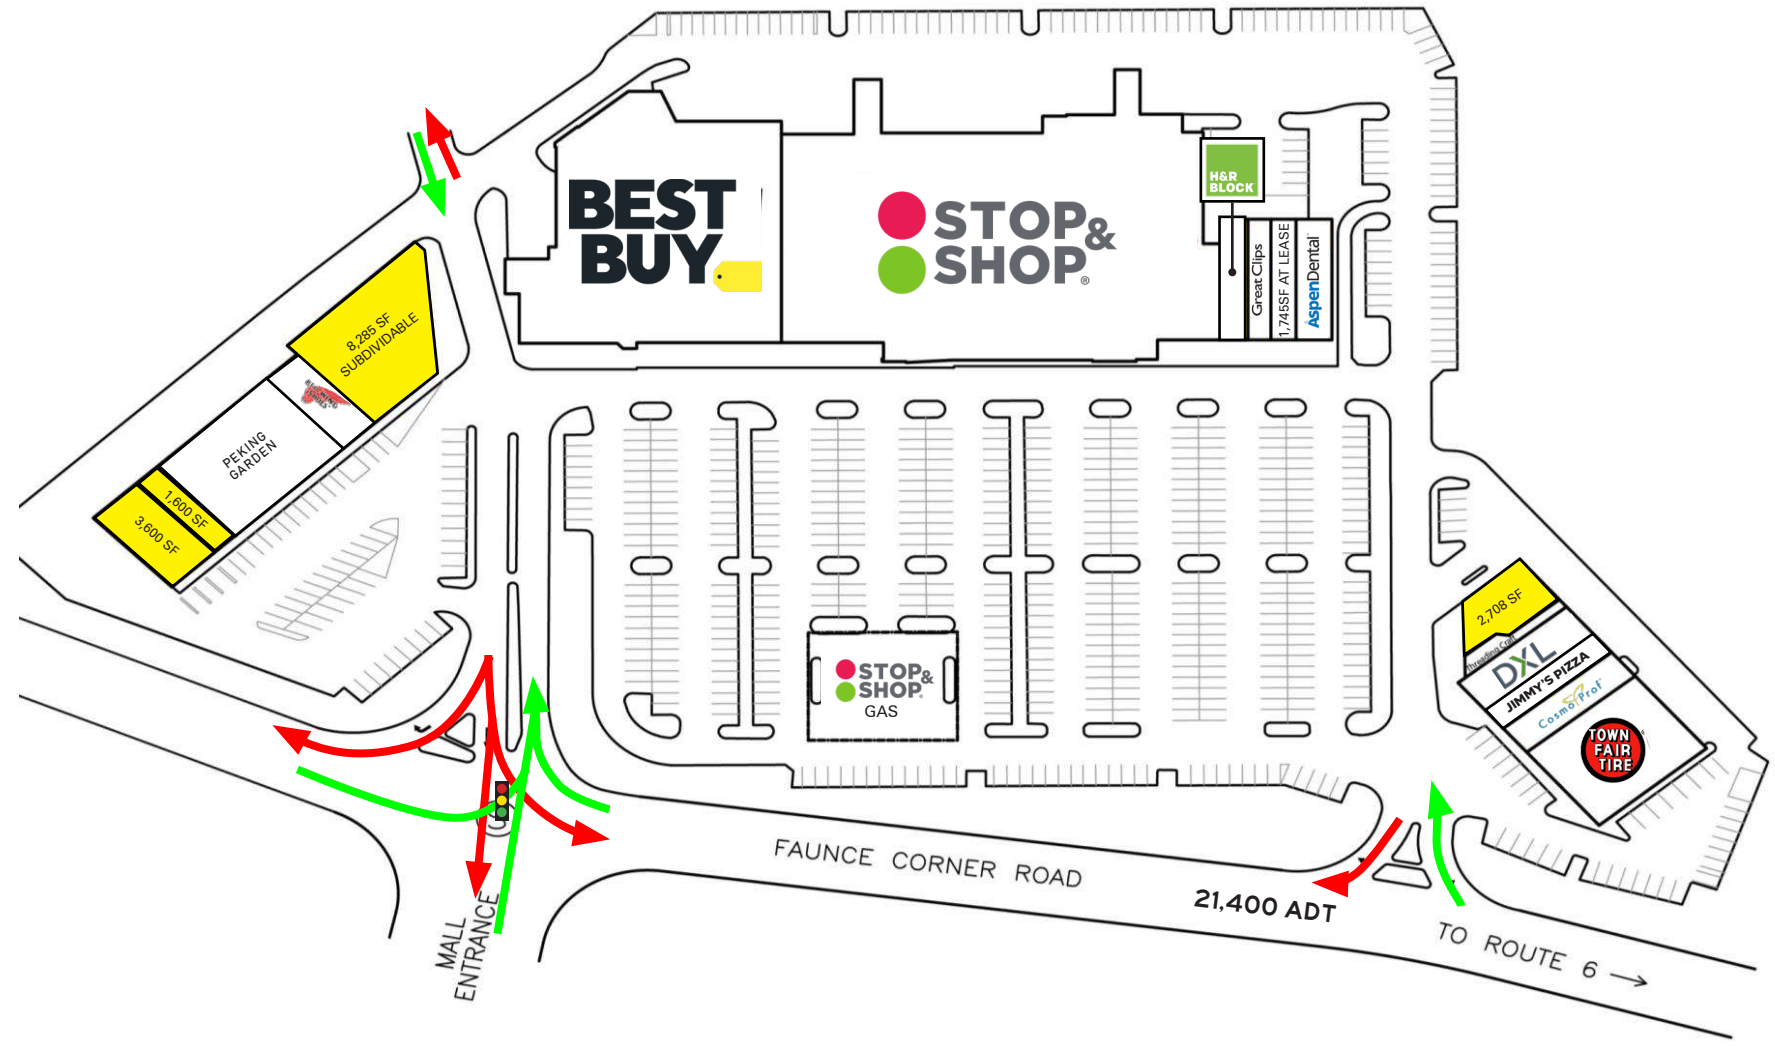

19-39 FAUNCE CORNER | NORTH DARTMOUTH, MA

TOWNE CENTER

1,600-8,285 AVAILABLE FOR LEASE

PROJECT DETAILS

19-39 FAUNCE CORNER • 1,600-8,285 SF AVAILABLE FOR LEASE

PROPERTY HIGHLIGHTS

- Available Space: 1,600 - 8,285 SF
- Prime location with signalized access to Dartmouth Mall, Route 6, and I-195, plus direct access to Lowe's and Kohl's
- 21,400 ADT on Route 6
- 750 Parking spaces | 5.34/1,000 SF
- Pylon signage available
- GLA of Shopping Center: 140,457 SF
- Co-tenants:

FAUNCE CORNER MALL RD
22-286 ADT

GRAND ARMY OF THE REPUBLIC HWY
6

21,400 ADT

sleep number

Chick-fil-A

Michael's
DICK'S
SPORTING GOODS
petco
FAMOUS
footwear

Starbucks

AMERICAN POTTER

ZOOM
AERIAL

19-39 FAUNCE CORNER • 1,600-8,285 SF AVAILABLE FOR LEASE

SITE PLAN

19-39 FAUNCE CORNER • 1,600-8,285 SF AVAILABLE FOR LEASE

KEY

- ➔ INGRESS
- ➔ EGRESS

19-29 FAUNCE CORNER | NORTH DARTMOUTH, MA

TOWNE CENTER