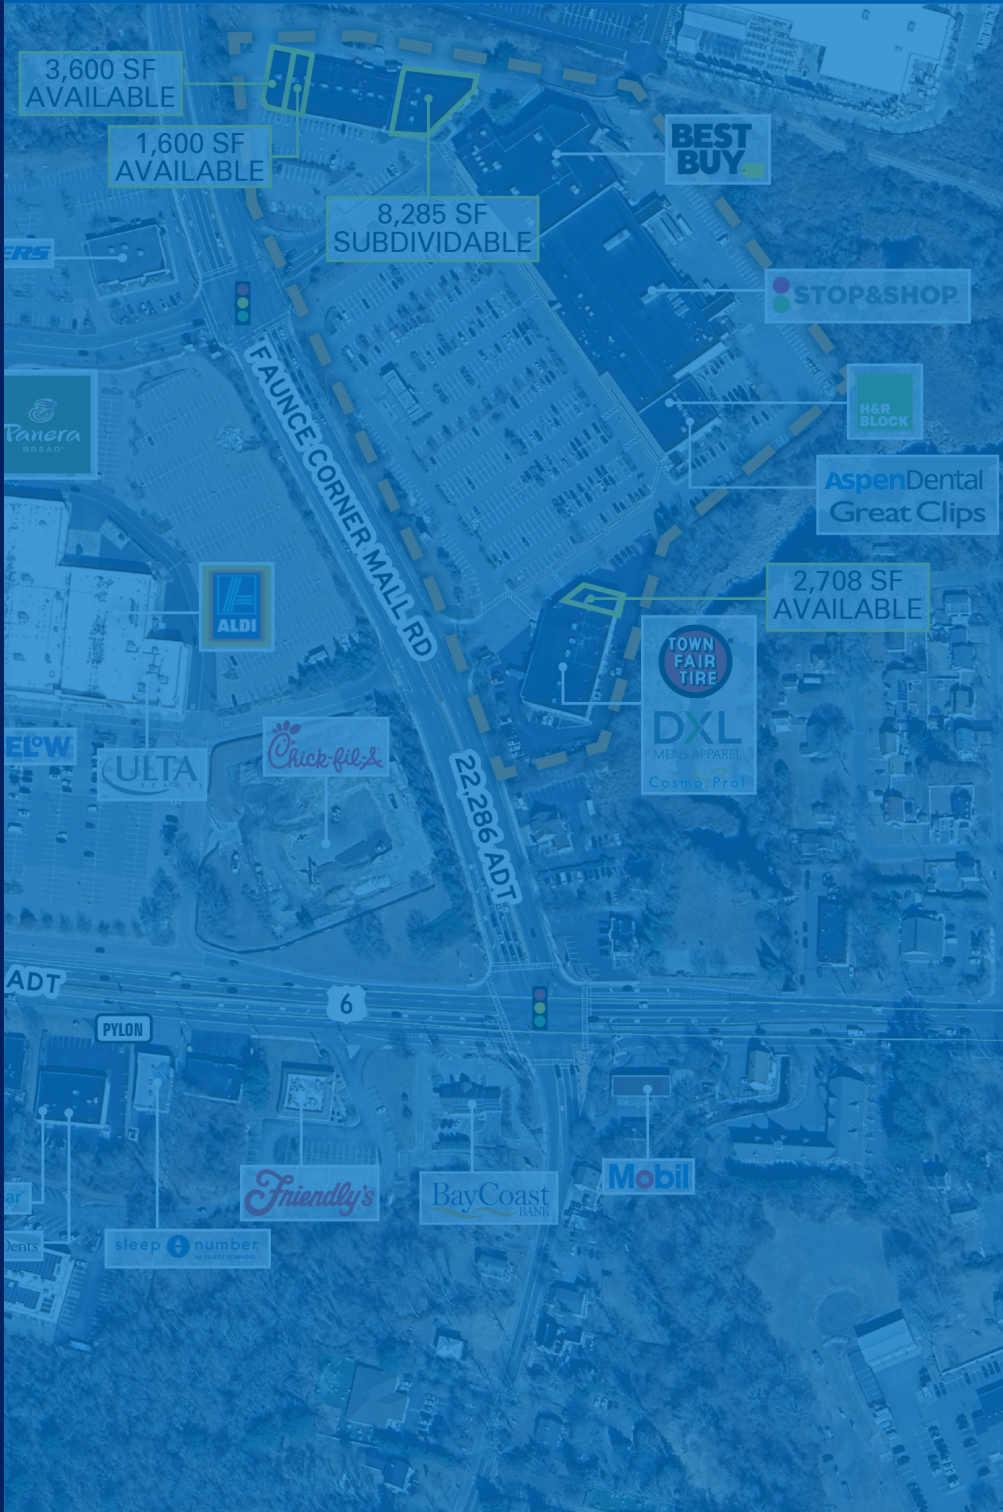

NORTH DARTMOUTH MALL
OLD NAVY
amc
ULTA H&M
macy's
JCPenney
ALDI

BOB'S FURNITURE

THE HOME DEPOT

BJ'S

TJ-maxx
BARNES & NOBLE

Ashley
Walmart
Ocean State
JOB LOT

LOWE'S

SITE
BEST BUY
STOP&SHOP

FAUNCE CORNER MALL RD
22-286 ADT

GRAND ARMY OF THE REPUBLIC HWY
6

21,400 ADT

sleep number

Chick-fil-A

Michael's
DICK'S
SPORTING GOODS
petco
FAMOUS
footwear

Starbucks

AMERICAN POTTER

Friendly's

Mobil

DUNKIN'

Big Blue
swim school

Miracle Ear
Bright Dents

BayCoast
BANK

BURGER KING

Target

ZOOM
AERIAL

19-39 FAUNCE CORNER • 1,600-8,285 SF AVAILABLE FOR LEASE

SITE PLAN

19-39 FAUNCE CORNER • 1,600-8,285 SF AVAILABLE FOR LEASE

KEY

- ➔ INGRESS
- ➔ EGRESS

19-29 FAUNCE CORNER | NORTH DARTMOUTH, MA

TOWNE CENTER