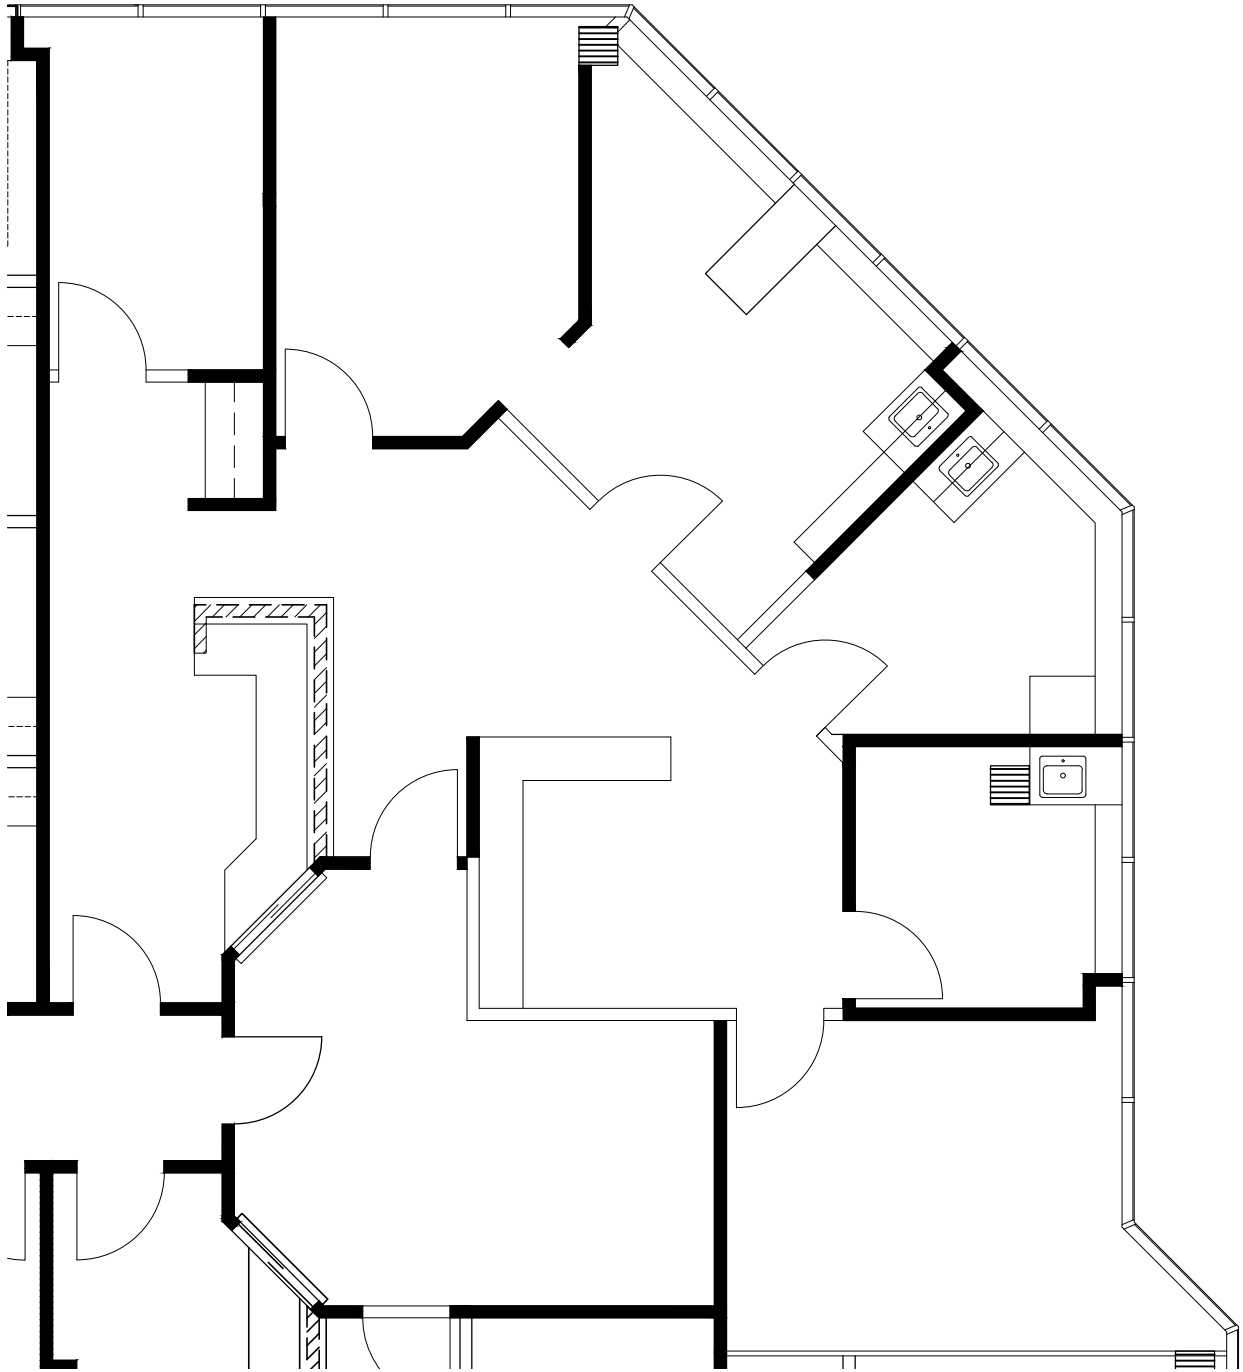

16500 VENTURA BLVD

ENCINO, CALIFORNIA

SUITE 418

APPROX. 1,489 USF

APPROX. 1,786 RSF

DATE: 09/04/2014