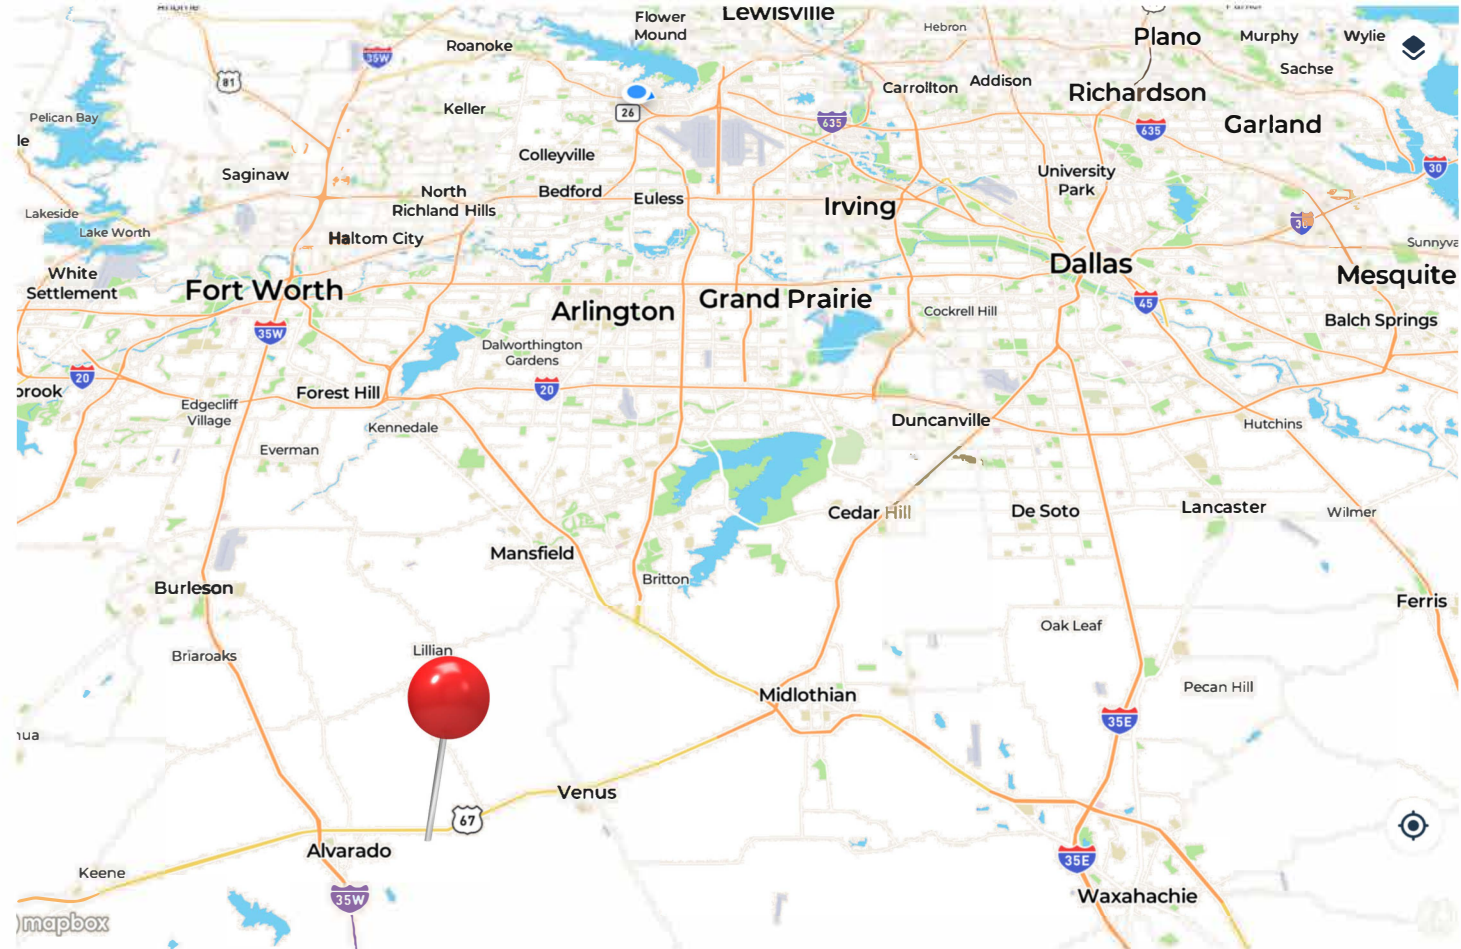

R & A Industrial

8636 E. US Hwy 67, Johnson County, TX