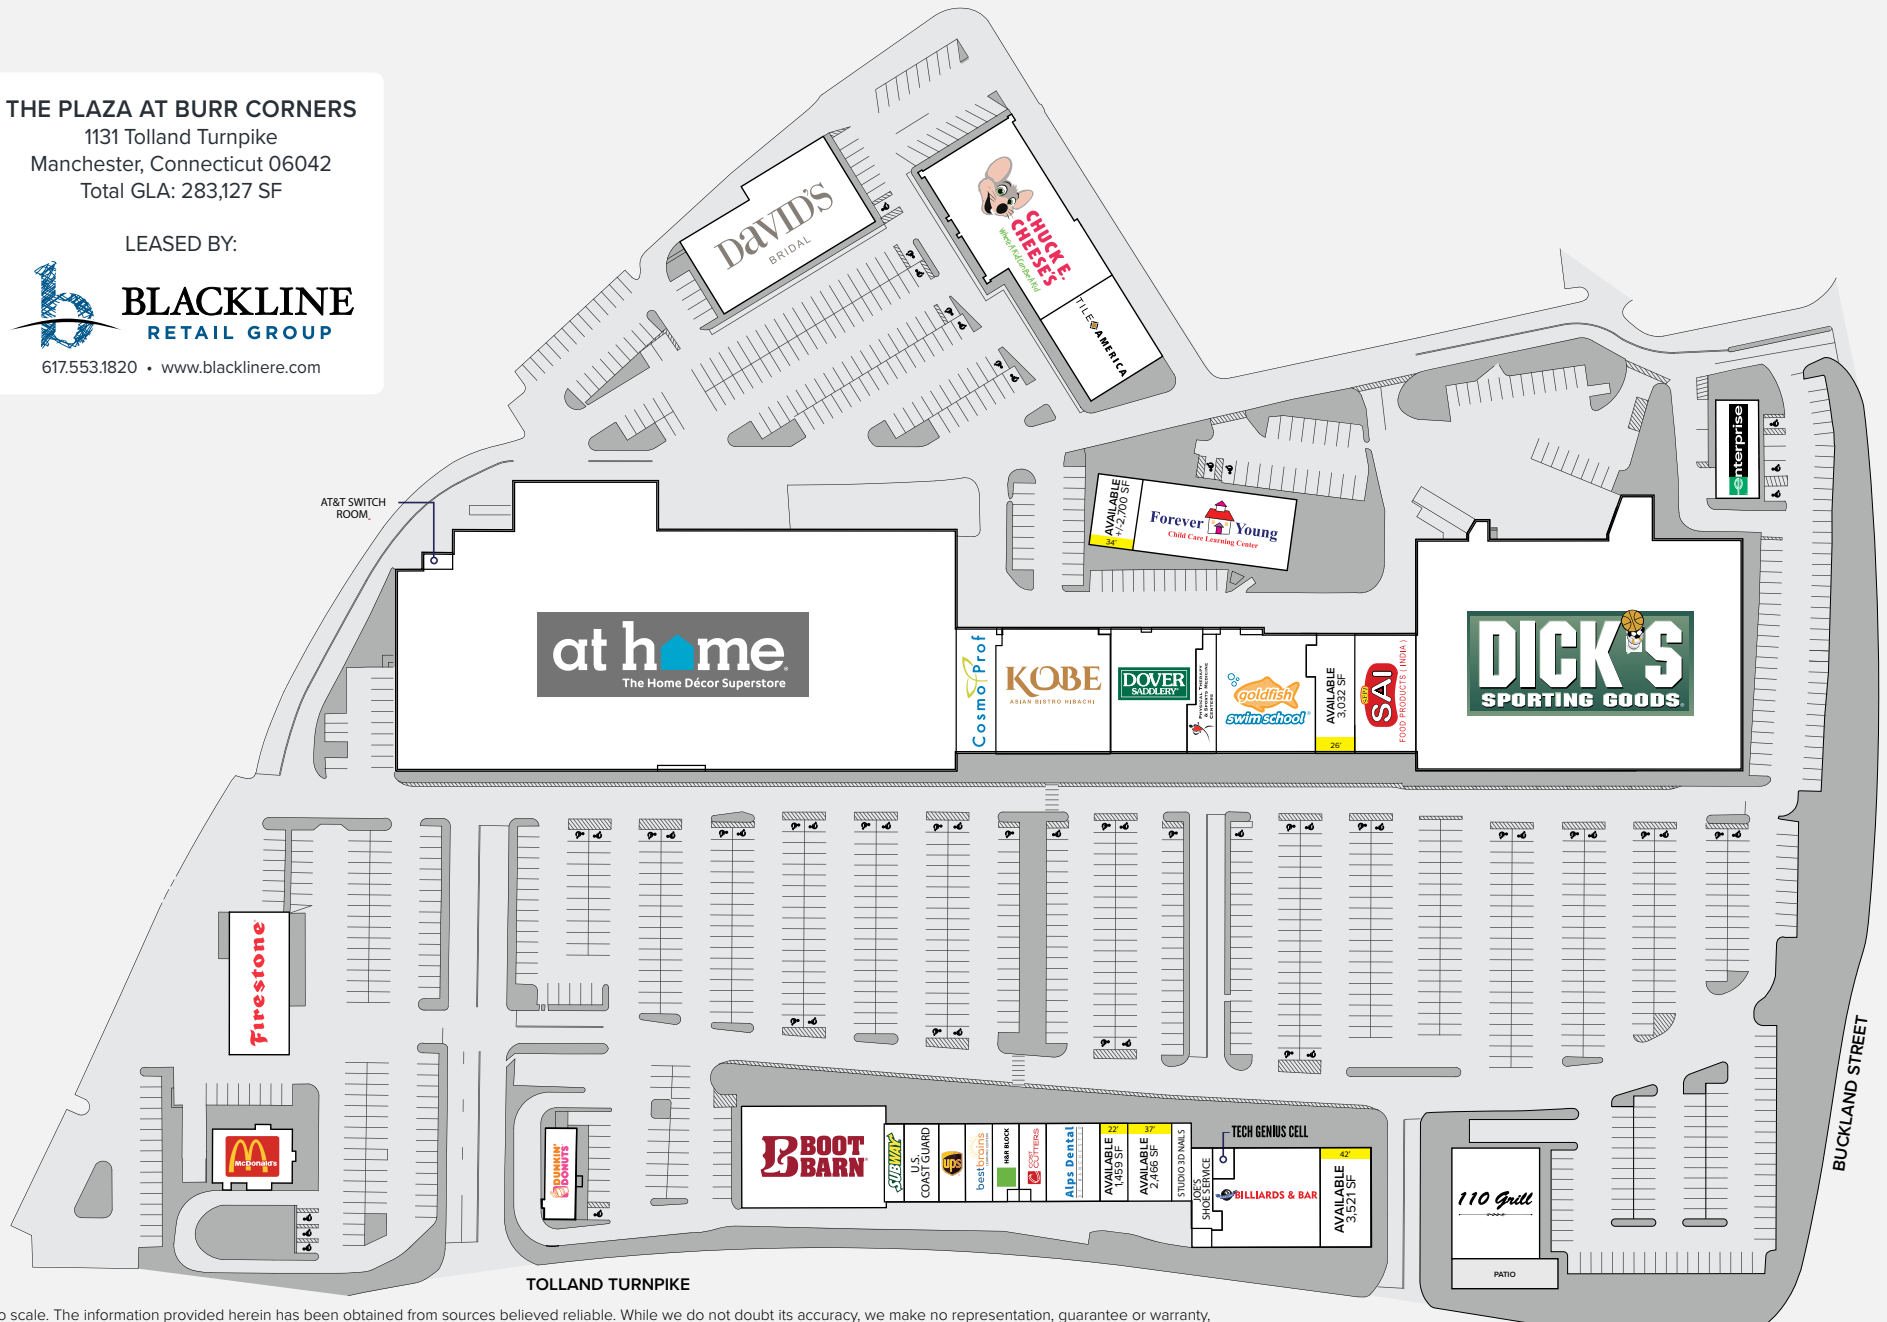

THE PLAZA AT BURR CORNERS

1131 Tolland Turnpike
Manchester, Connecticut 06042
Total GLA: 283,127 SF

LEASED BY:

617.553.1820 • www.blacklinere.com

Not to scale. The information provided herein has been obtained from sources believed reliable. While we do not doubt its accuracy, we make no representation, guarantee or warranty, express nor implied, about the accuracy or completeness of this information. It is your responsibility to independently confirm this information. You and your advisors should conduct a careful, independent investigation of the property to determine, to your satisfaction, the suitability of the property for your needs.