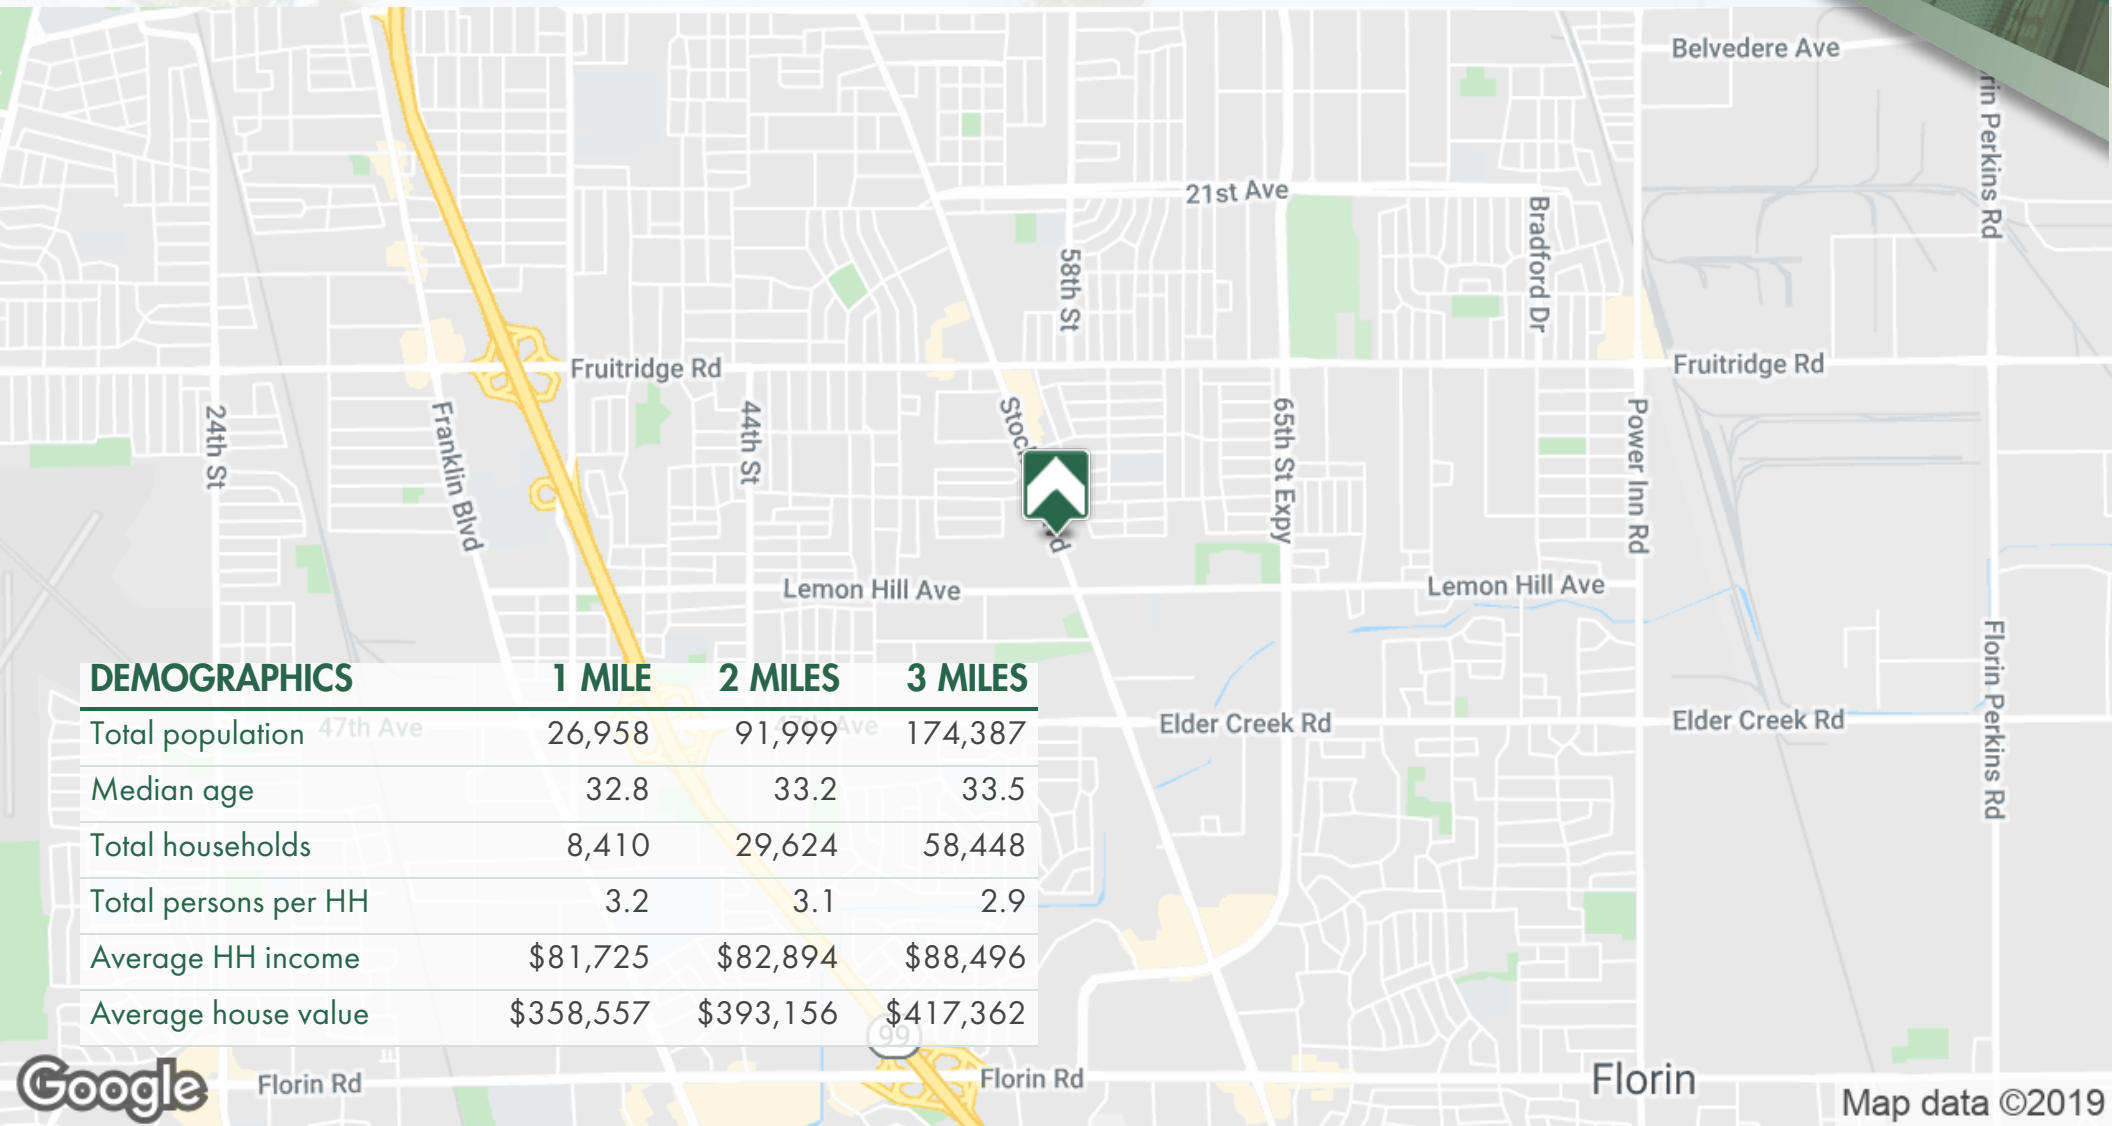

Stockton Blvd

65th St Expy

Lemon Hill Ave

Google Earth

The information in this document was obtained from sources we deem reliable; however, no warranty or representation, expressed or implied, is made as to the accuracy of the information contained herein.

## LOCATION MAPS

6024, 6036 & 6048 Stockton Blvd  
Sacramento, CA

Map data ©2019

The information in this document was obtained from sources we deem reliable; however, no warranty or representation, expressed or implied, is made as to the accuracy of the information contained herein.