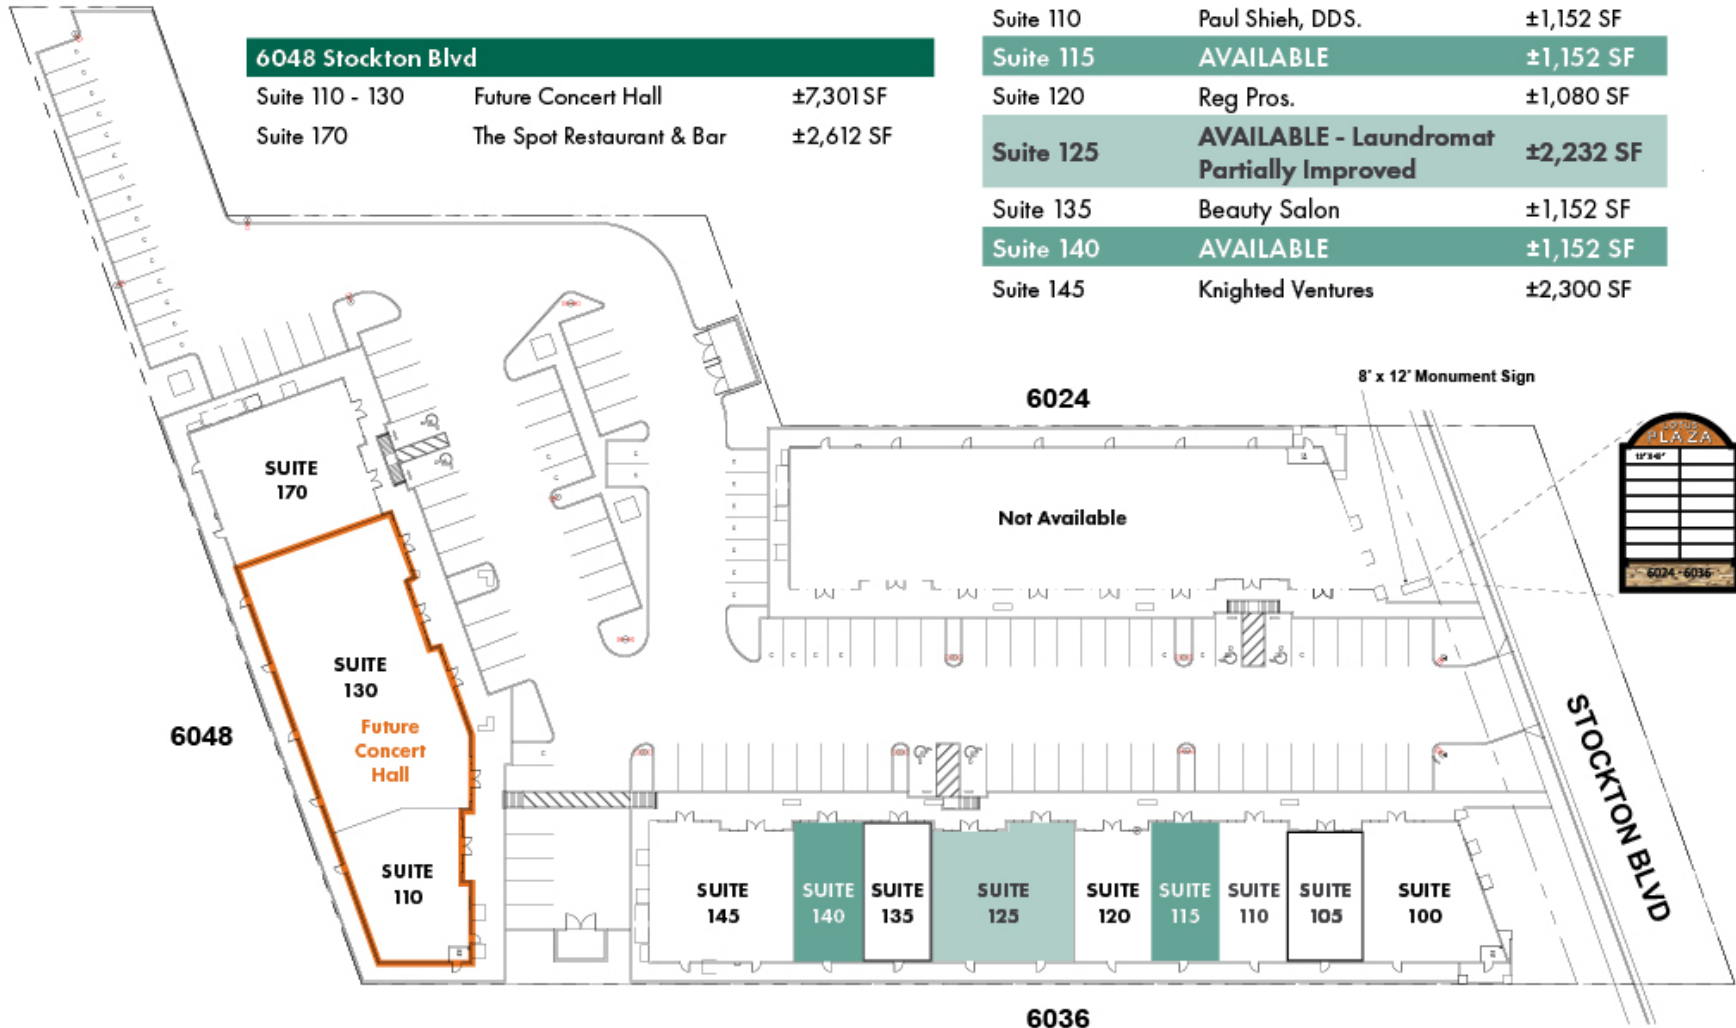

### PROPERTY HIGHLIGHTS

- ± 1,152 - 3,452 SF Available
- Under new ownership of Parkwest Casio Lotus, located next door
- 24/7 Security and Surveillance provided by Parkwest Casino Lotus
- Located in the heart of "Little Saigon" area - a 2 mile stretch of Stockton Blvd between Florin Rd and Fruitridge Rd
- Several hundred restaurants and small businesses in this area
- High traffic Location
- Surrounded by dense residential population.

### 6024 Stockton Blvd

Not Available ±8,904 SF

### 6048 Stockton Blvd

Suite 110 - 130 Future Concert Hall ±7,301 SF  
Suite 170 The Spot Restaurant & Bar ±2,612 SF

### 6036 Stockton Blvd

Suite 100 Tequeria Hencho en Mexico ±1,950 SF  
Suite 105 Lee's Barber ±1,080 SF  
Suite 110 Paul Shieh, DDS. ±1,152 SF  
**Suite 115 AVAILABLE ±1,152 SF**  
Suite 120 Reg Pros. ±1,080 SF  
**Suite 125 AVAILABLE - Laundromat Partially Improved ±2,232 SF**  
Suite 135 Beauty Salon ±1,152 SF  
**Suite 140 AVAILABLE ±1,152 SF**  
Suite 145 Knighted Ventures ±2,300 SF