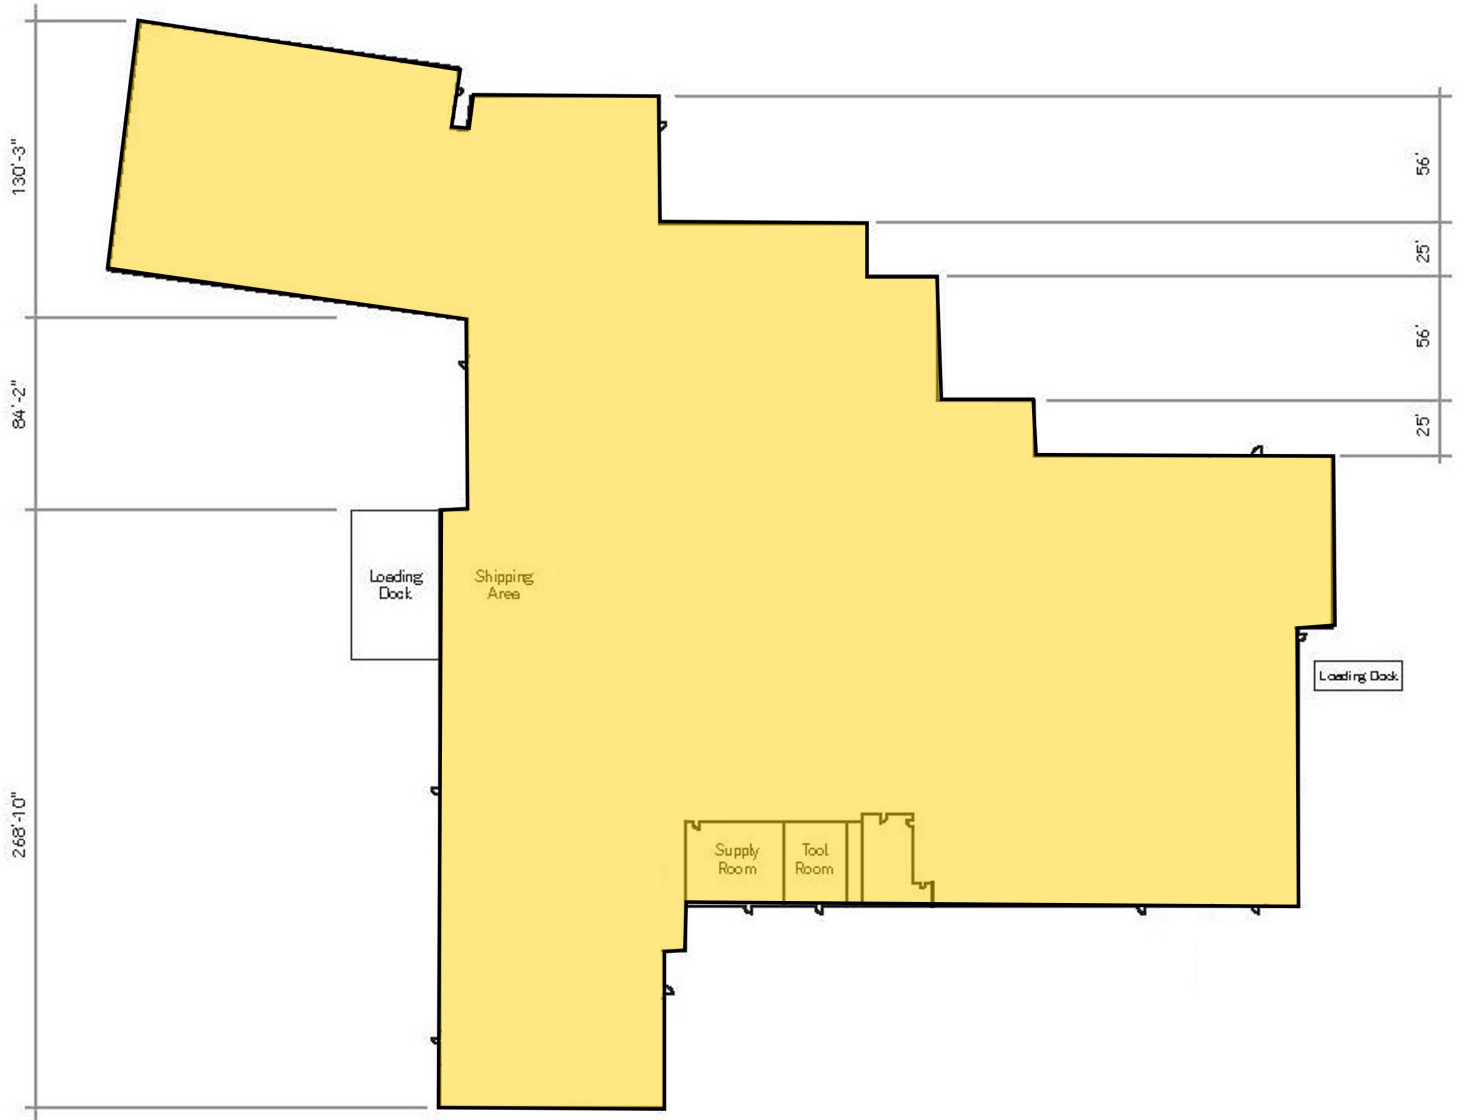

1615 Springfield Street

Dayton, Ohio 45401

Floor Plan

1615 Springfield Street

Dayton, Ohio 45401

Aerial

ApexCommercialGroup.com