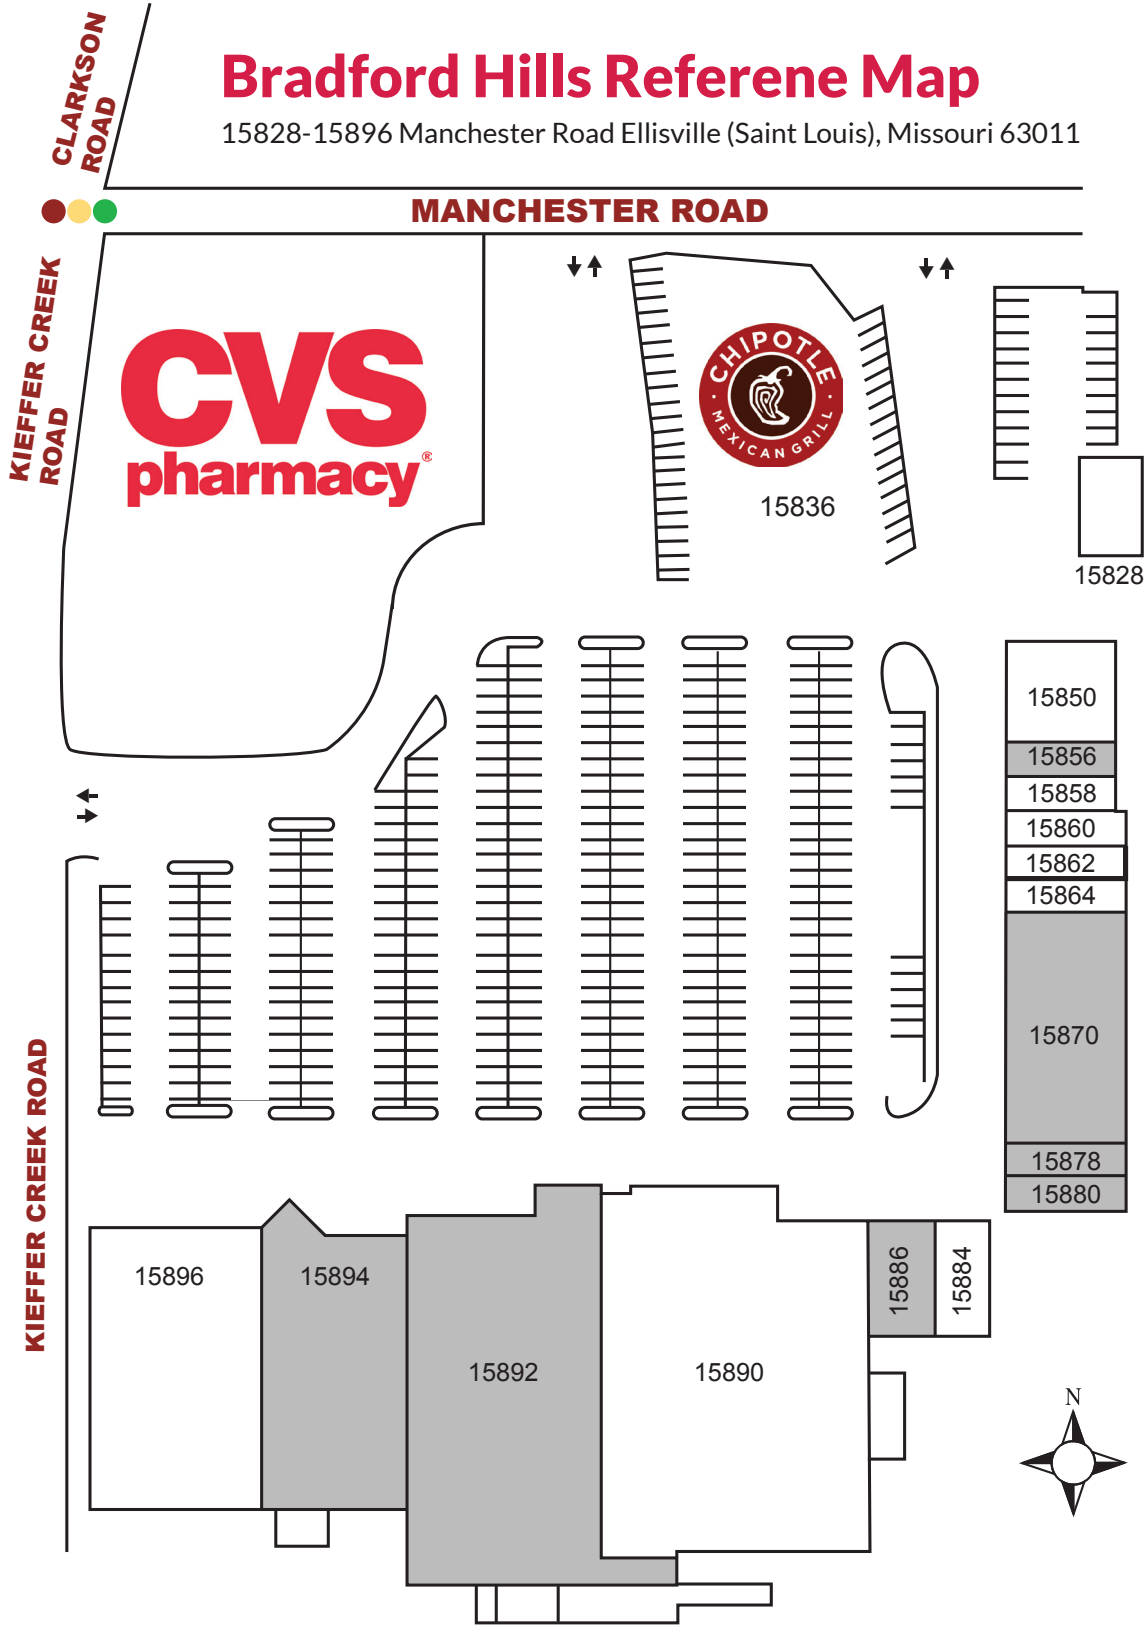

Bradford Hills Shopping Center

15828-15896 Manchester Road Ellisville (Saint Louis), Missouri 63011

SHOP SPACE AVAILABLE

25,000sf, 2,800sf, 1,400sf, 9,100sf,
888sf, 1,300sf, 10327sf

PROPERTY HIGHLIGHTS

- **80,000 VPD** - Clarkson and Manchester Road
- Located at signalized intersection
- 3 ingress/egress points for easy access
- Located in highly active retail corridor among national tenants
- Total of 121,877 sq. ft.
- Primary trade area encompasses the high income communities of Ellisville, Wildwood and Ballwin (Saint Louis), Missouri

LOCATION

Southeast corner of Manchester and Clarkson Road (Clarkson turns into Kiefer Creek south of Manchester) in the city of Ellisville, Missouri.

SURROUNDING RETAILERS

- Michaels
- McDonalds
- Best Buy
- Schnucks
- Raising Canes
- Fed Ex
- CVS
- Target
- Aldi
- Jack in the Box
- Chipotle
- Quick Trip
- Jimmy Johns
- Joann Fabrics

Bradford Hills Referene Map

15828-15896 Manchester Road Ellisville (Saint Louis), Missouri 63011

STE#	TENANTS	SqFt	STE #	TENANTS	SqFt
15828	Einstein Bros Bagels	2,400	15878	Vacant	888
15850	Fallon's Pub & Grill	4,013	15880	Vacant	1,861
15856	Vacant	1,187	15884	Sport & Spine	2,205
15858	Pizzarelli's	1,300	15886	Vacant	2,800
15860	Edwards Jones & Co.	1,400	15890	Club Fitness	35,000
15862	Sports Clips	1,400	15892	Vacant	25,213
15864	SouthWest Hearing Cnt	1,360	15894	Vacant	10,327
15870	Vacant	9,100	15896	Office Depot	21,423

Please note that this map is for reference purposes only and is not to scale