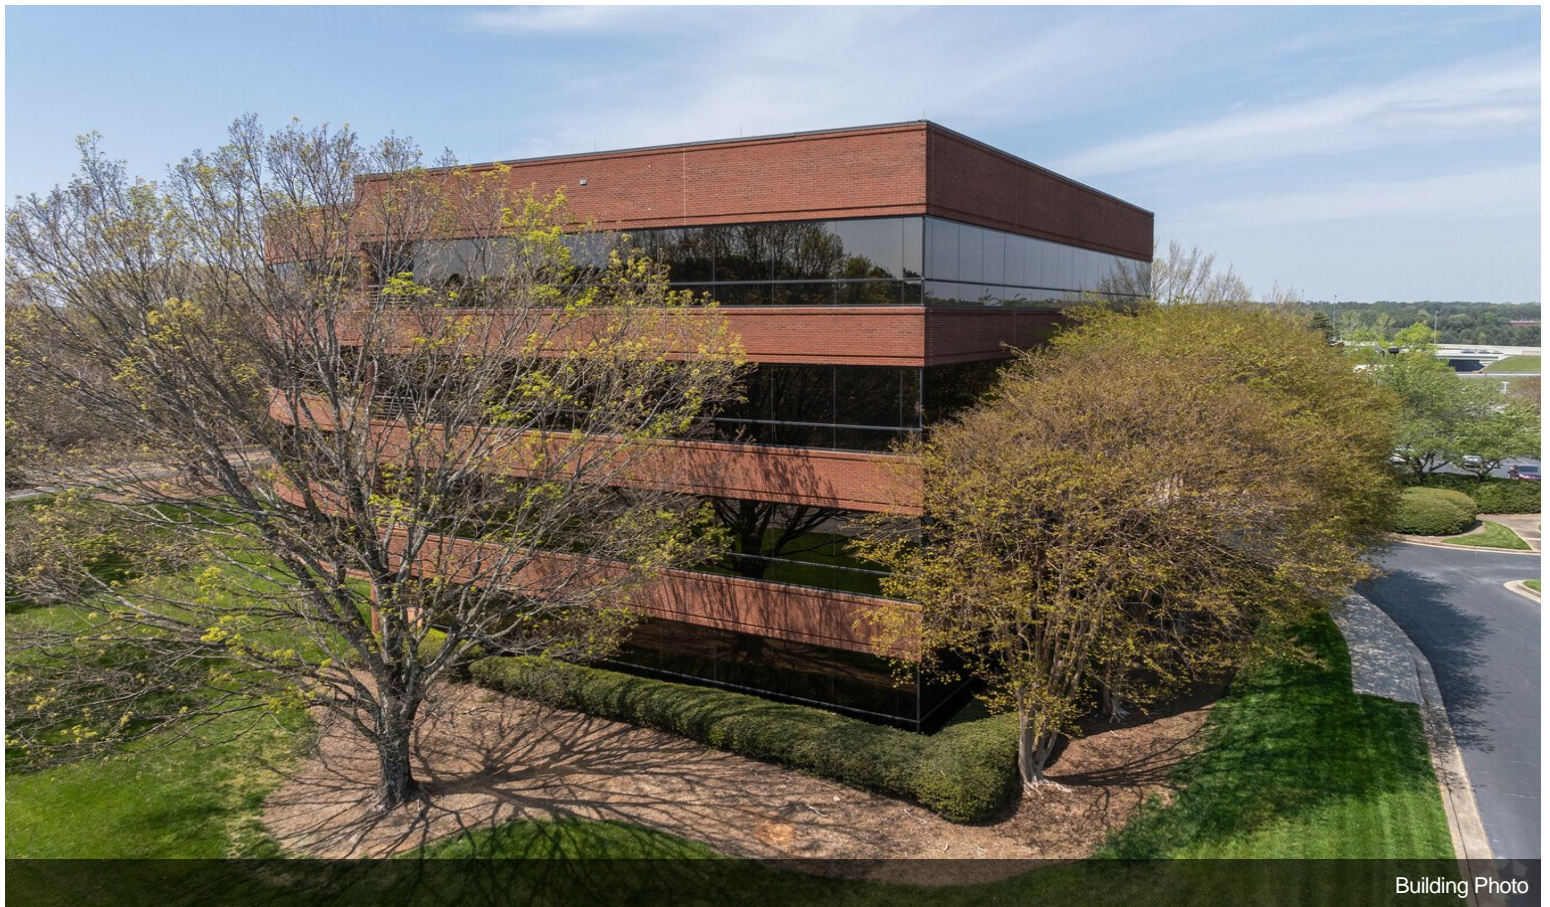

# Park Summit

\$24.00 /SF/YR

Full-service office building. Renovated in 2020, updated Lobby and restrooms, 5 story office building in prime Duluth location.

Phenomenal location inside off I -85, visible from I-85. Great connectivity to major throughfares via Breckinridge Blvd....

## 2675 Breckinridge Blvd, Duluth, GA 30096

Full-service office building. Renovated in 2020, updated Lobby and restrooms, 5 story office building in prime Duluth location.  
Phenomenal location inside off I -85, visible from I-85. Great connectivity to major thoroughfares via Breckinridge Blvd.

# Property Photos

Building Photo

Building Photo

# Property Photos

Aerial

Building Photo