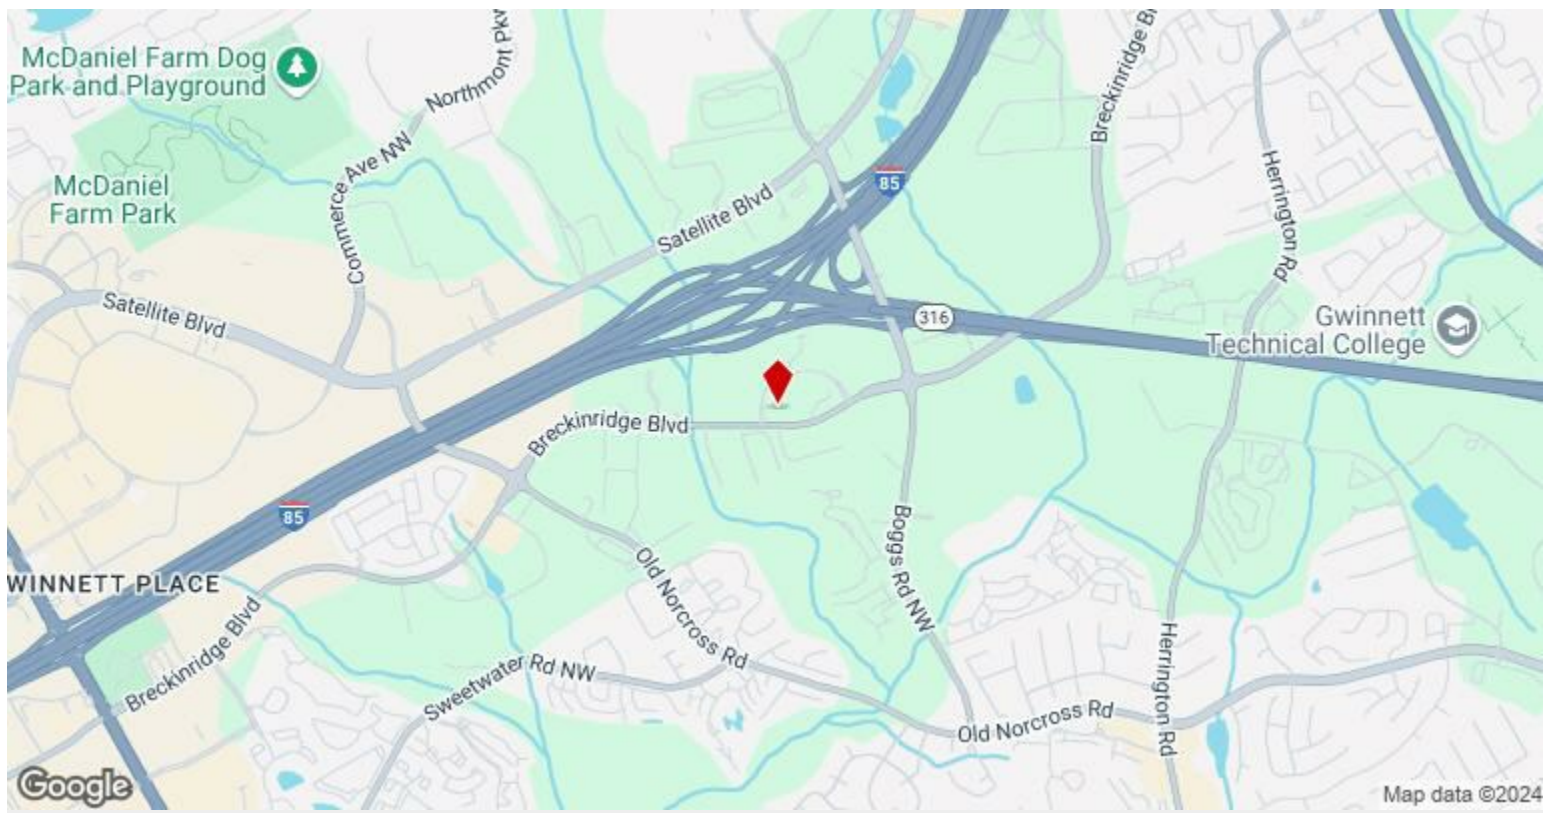

## 2675 Breckinridge Blvd, Duluth, GA 30096

Full-service office building. Renovated in 2020, updated Lobby and restrooms, 5 story office building in prime Duluth location.  
Phenomenal location inside off I -85, visible from I-85. Great connectivity to major thoroughfares via Breckinridge Blvd.