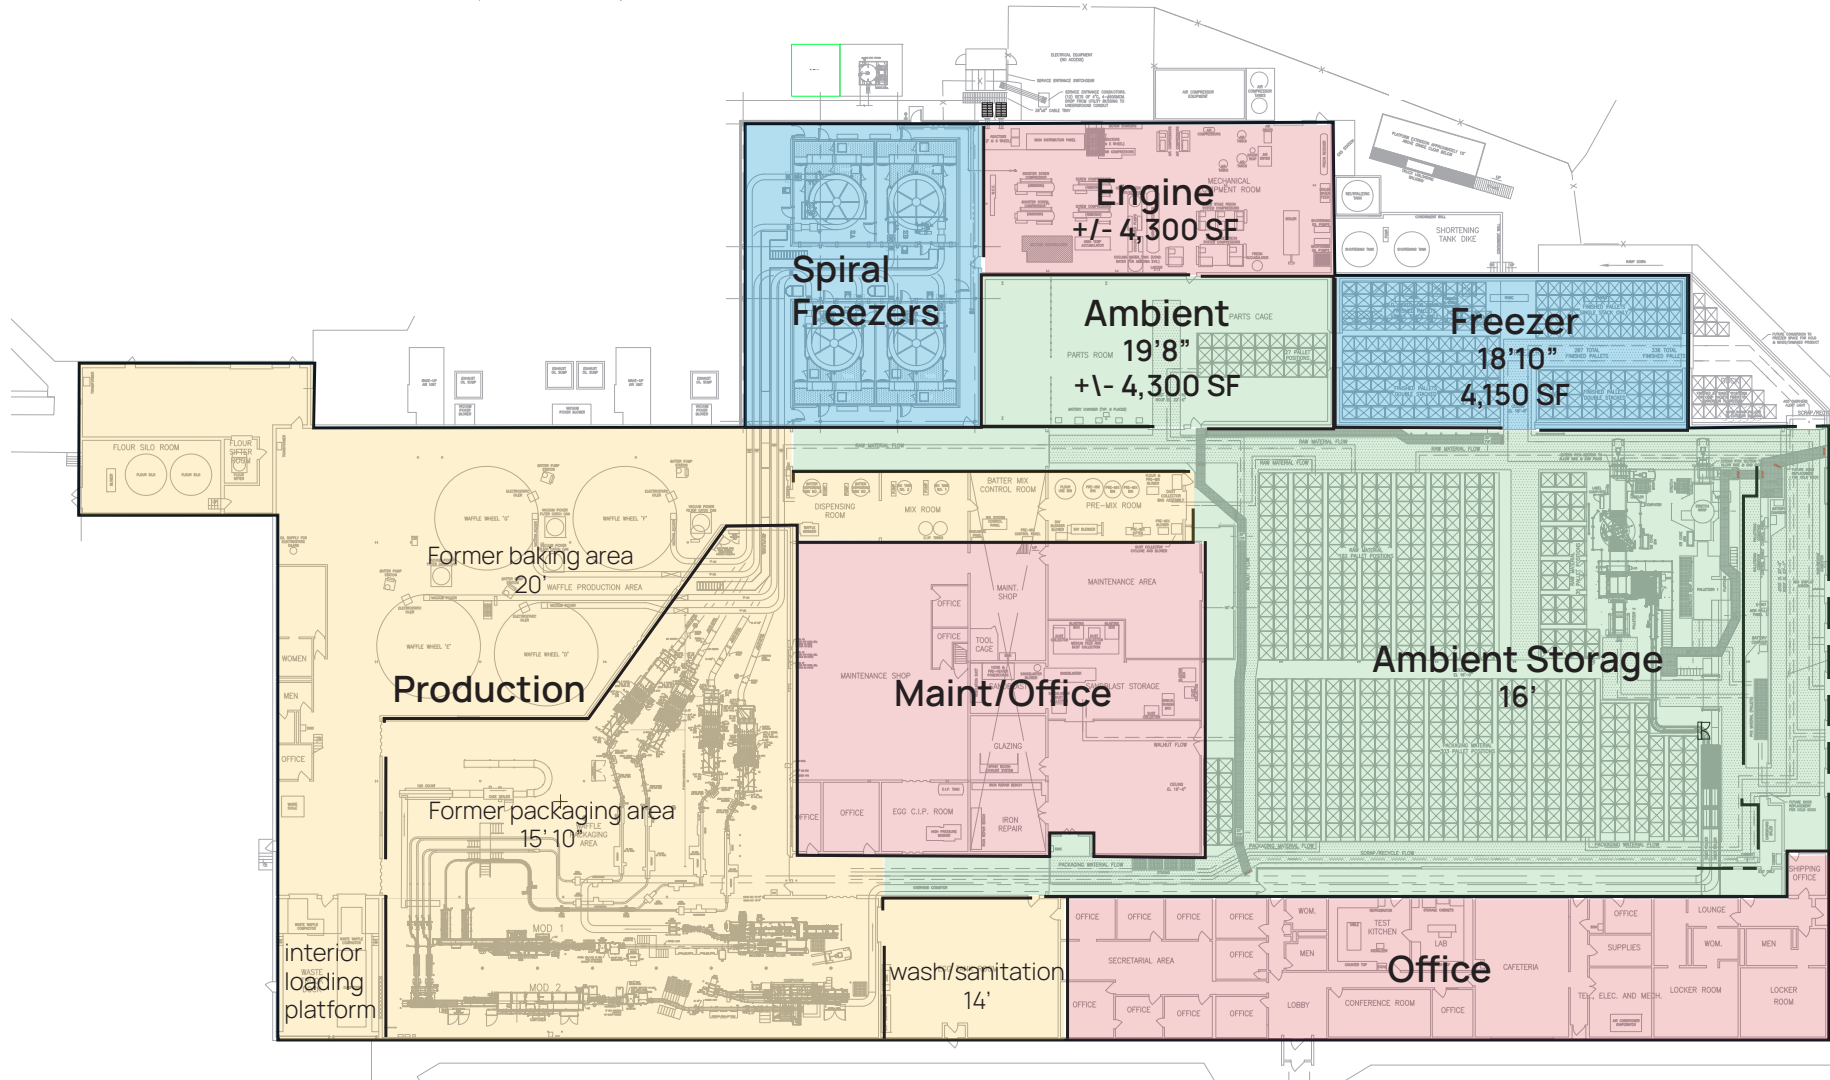

*All SF's are approximate

PRODUCTION BUILDING SPECIFICATIONS:

Total SF:	±102,457
Processing SF:	±40,000
Freezer Storage SF:	±4,150
Dry Storage SF:	±32,500
Office SF:	±8,800
Spiral Freezing:	4 Spirals; JBT/Northfield; ammonia system; ±4,200 SF area
Ceiling Heights:	14'-20' (dropped ceilings in production)
Dock Doors:	5
Year Built:	1969, expanded 1990
Vehicle parking:	92
Lighting:	LED
Sprinkler system:	Yes
Roof:	installed 2011

LAND (Separate from asking price of building)

Primary site:	6.89 acres
Excess land:	6.89 acre excess parcel feasible for separate development or ancillary use to the building.

5601 Bucknell Drive SW | Atlanta, GA
 Floorplan

- Production
- Ambient
- Freezer
- Maint/Office

*General interior building height is +/- 21'; removable dropped ceilings in majority of facility

5601 Bucknell Drive SW | Atlanta, GA
Frozen Food Production Plant