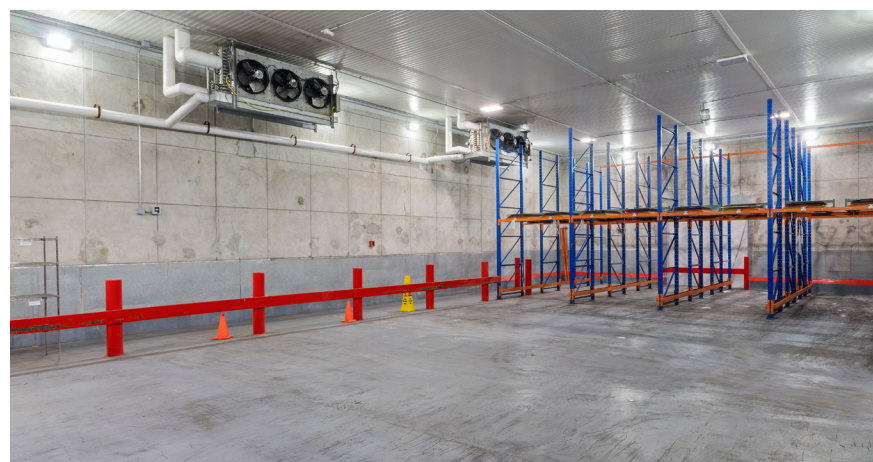

*All SF's are approximate

PRODUCTION BUILDING SPECIFICATIONS:

Total SF:	±102,457
Processing SF:	±40,000
Freezer Storage SF:	±4,150
Dry Storage SF:	±32,500
Office SF:	±8,800
Spiral Freezing:	4 Spirals; JBT/Northfield; ammonia system; ±4,200 SF area
Ceiling Heights:	14'-20' (dropped ceilings in production)
Dock Doors:	5
Year Built:	1969, expanded 1990
Vehicle parking:	92
Lighting:	LED
Sprinkler system:	Yes
Roof:	installed 2011

- Production
- Ambient
- Freezer
- Maint/Office

*General interior building height is +/- 21'; removable dropped ceilings in majority of facility

5601 Bucknell Drive SW | Atlanta, GA
Frozen Food Production Plant

5601 Bucknell Drive SW | Atlanta, GA

UTILITY SPECS:

Electrical Service: two 2,500 KVA transformers;
480/277 V, 3-phase, 4-wire

Gas: 1.25" high pressure line to site;
regulated to 5 PSI with internal
piping