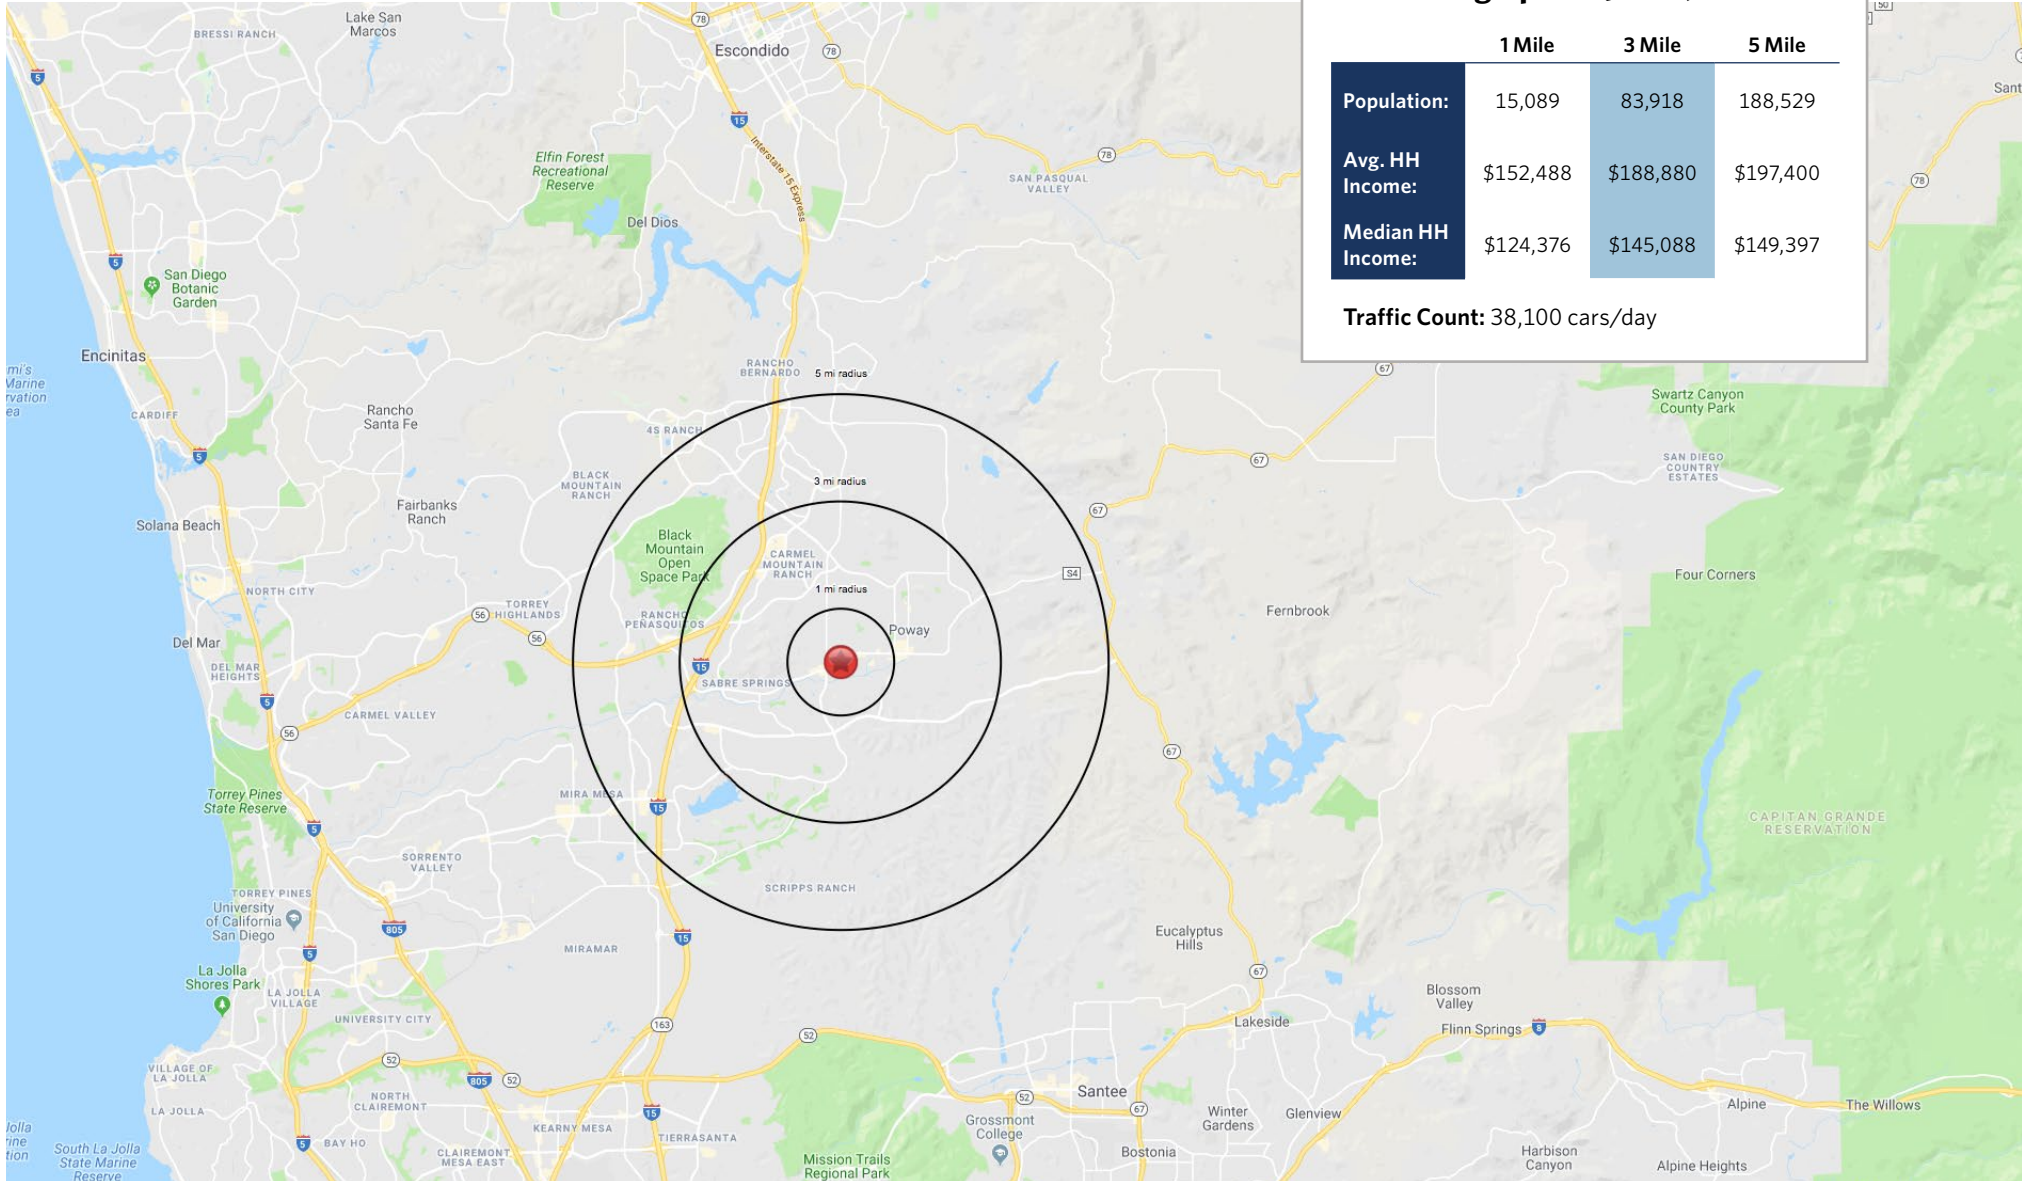

## Site Demographics (2024)

	1 Mile	3 Mile	5 Mile
Population:	15,089	83,918	188,529
Avg. HH Income:	\$152,488	\$188,880	\$197,400
Median HH Income:	\$124,376	\$145,088	\$149,397

Traffic Count: 38,100 cars/day