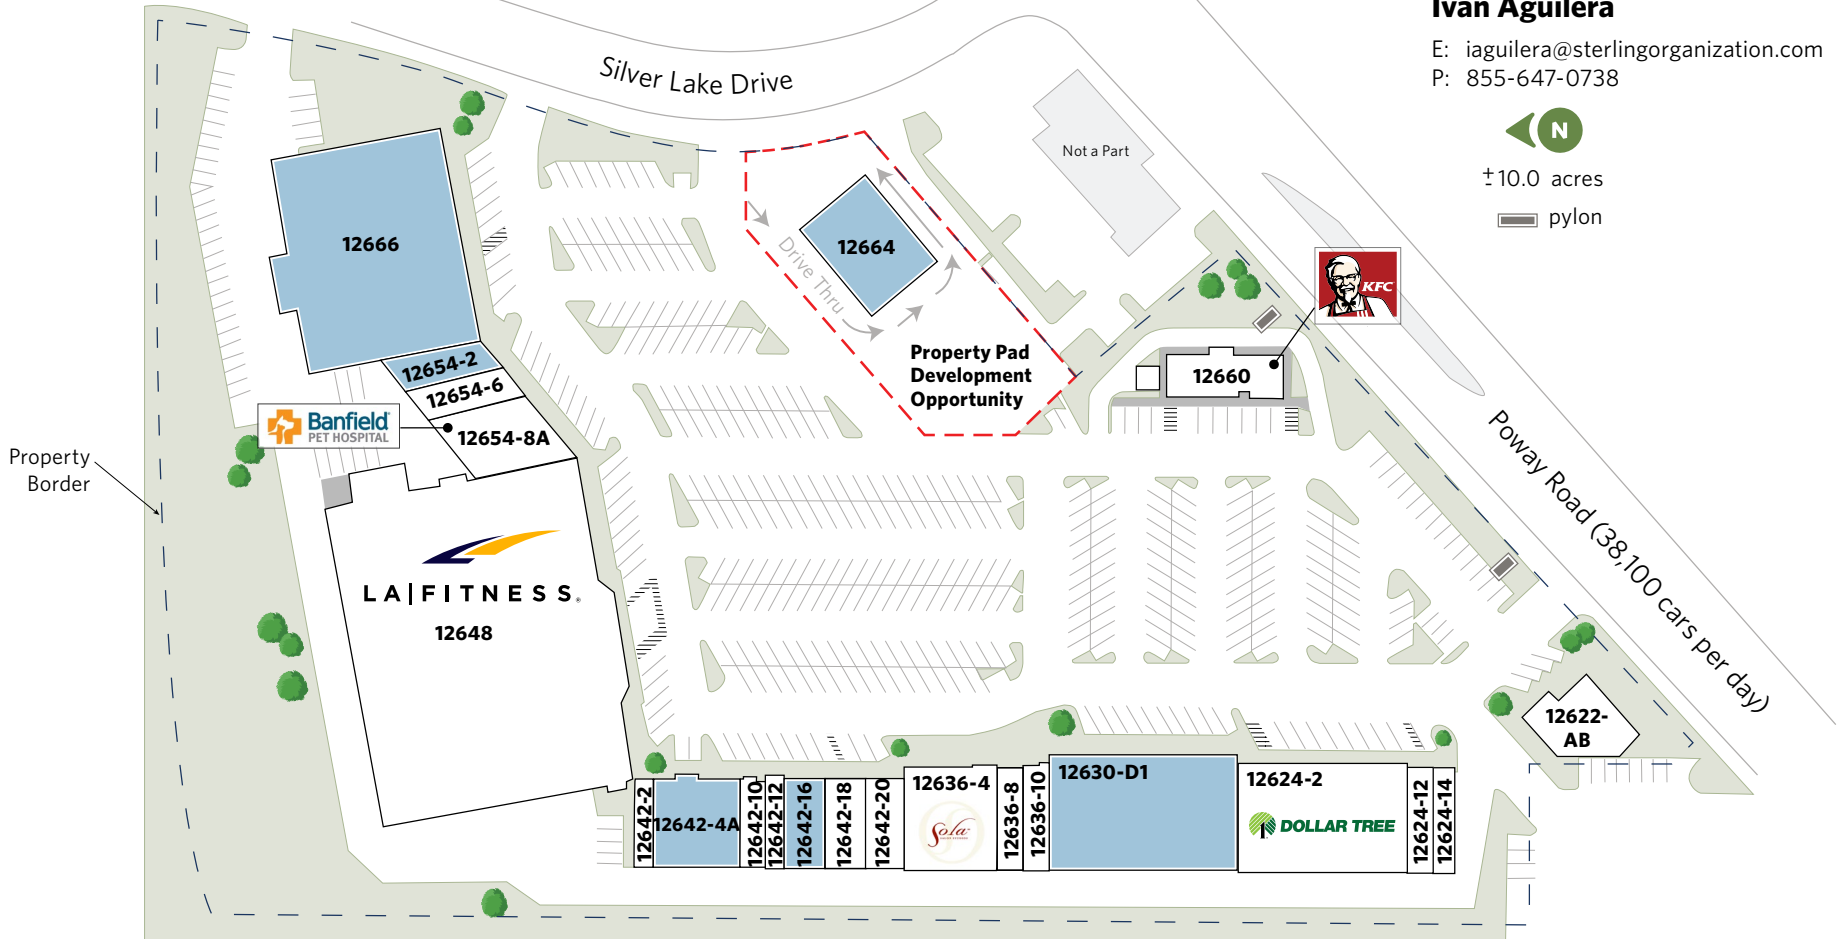

±10.0 acres

UNIT	TENANT	SQ. FT.
12622-AB	Sushi Lounge	2,567
12624-14	Donutopolis	1,084
12624-12	New York New York Giant Pizza	1,188
12624-2	Dollar Tree	8,261
<b>12630-D1</b>	<b>Available</b>	<b>10,320</b>
12636-10	Pina Smoothies	1,333
12636-8	Namino Persian Cuisine	1,260
12636-4	Sola Salon Studios	4,493

UNIT	TENANT	SQ. FT.
12642-20	iTan Solariums	1,690
12642-18	7 Spears Jiu Jitsu and 7 Spears Martial Arts	1,690
<b>12642-16</b>	<b>Available</b>	<b>1,768</b>
12642-12	Natasha Dance	844
12642-10	Pacific Barber	845
<b>12642-4A</b>	<b>Available</b>	<b>3,780</b>
12642-2	Nutri-Mart	800
12648	LA Fitness International	40,567

UNIT	TENANT	SQ. FT.
12654-8A	Banfield Pet Hospital	3,162
12654-6	Nails by Holly	1,170
<b>12654-2</b>	<b>Available</b>	<b>1,995</b>
<b>12666</b>	<b>Available</b>	<b>18,160</b>
12660	Kentucky Fried Chicken	2,500
<b>12664</b>	<b>Outparcel Opportunity</b>	<b>-</b>