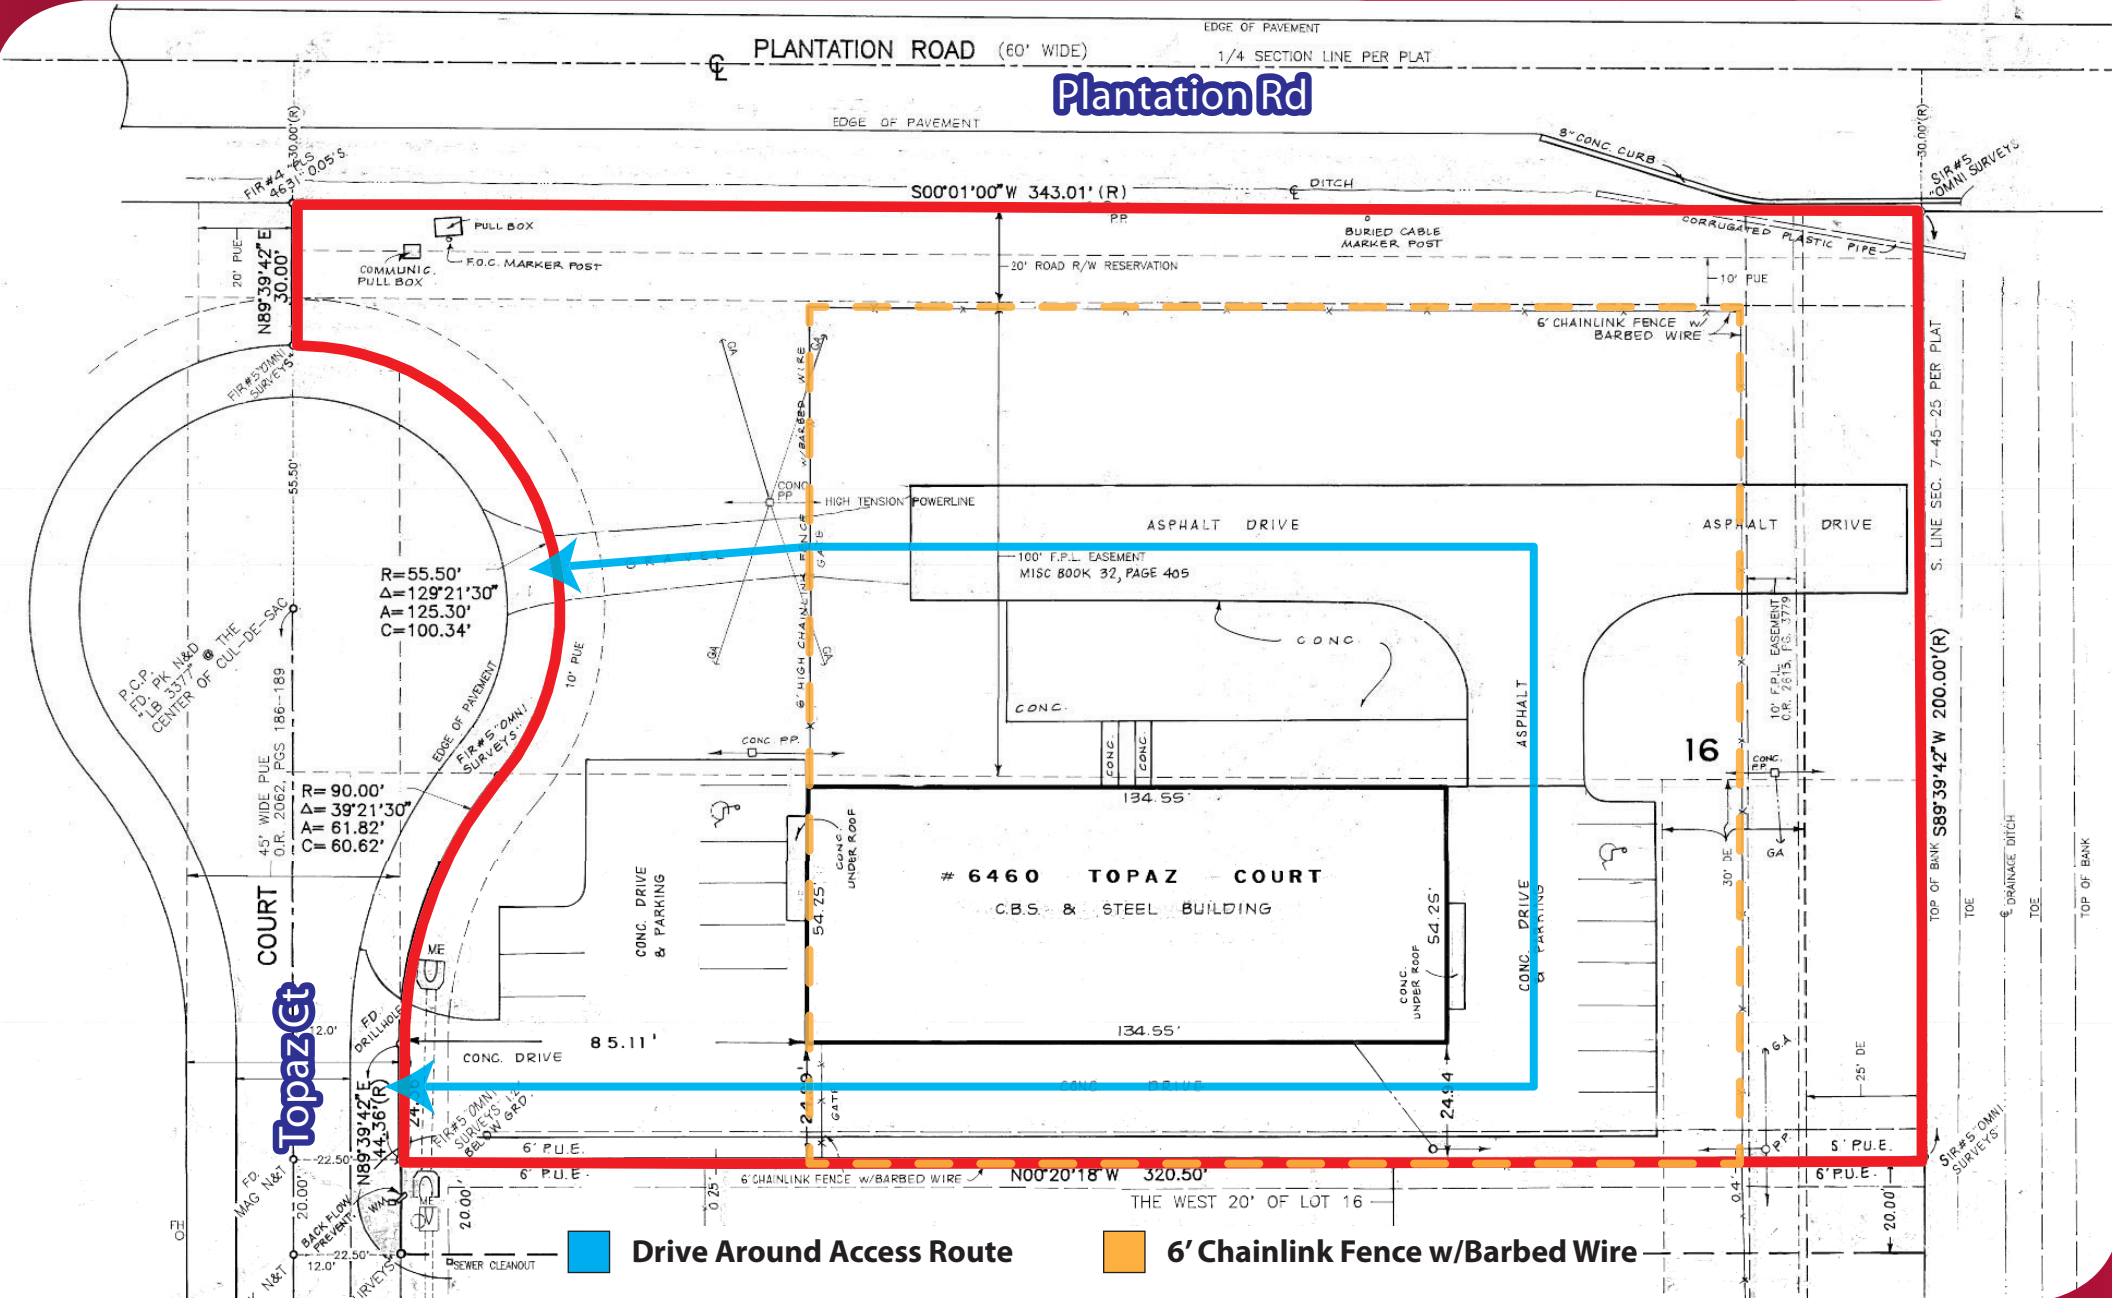

FOR LEASE

7,334 SF INDUSTRIAL WAREHOUSE FACILITY

6460 TOPAZ COURT, FORT MYERS, FL 33966

Drive Around Access Route

6' Chainlink Fence w/Barbed Wire

YOUR LOCAL MARKET EXPERT

11215 Metro Parkway, Suite 1 | Fort Myers, Florida 33966 | Lee-FL.com