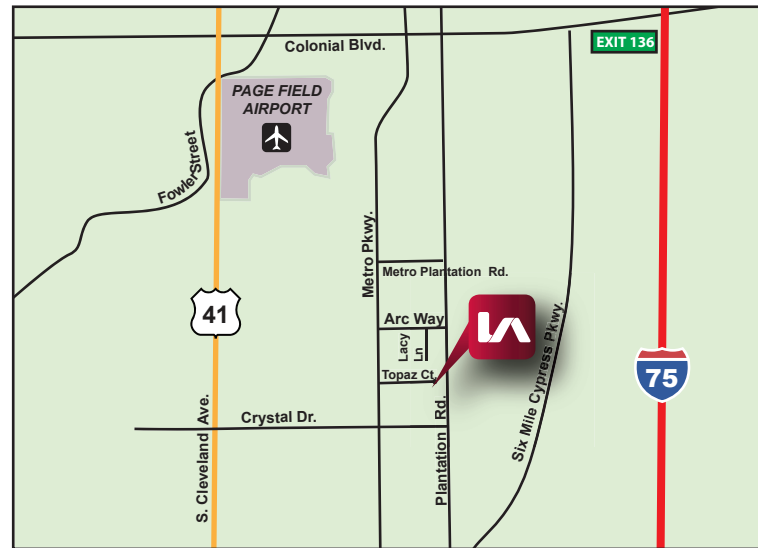

### PROPERTY FEATURES

- Centrally Located Along the Highly Desired Metro Parkway Corridor with Plantation Road Frontage!
- Fenced-In Yard Area with Drive Around Access
- Four (4) Overhead Doors (12' x 12')
- 14' Clear Height
- Six (6) Offices
- Zoned IL ([click here for uses](#))