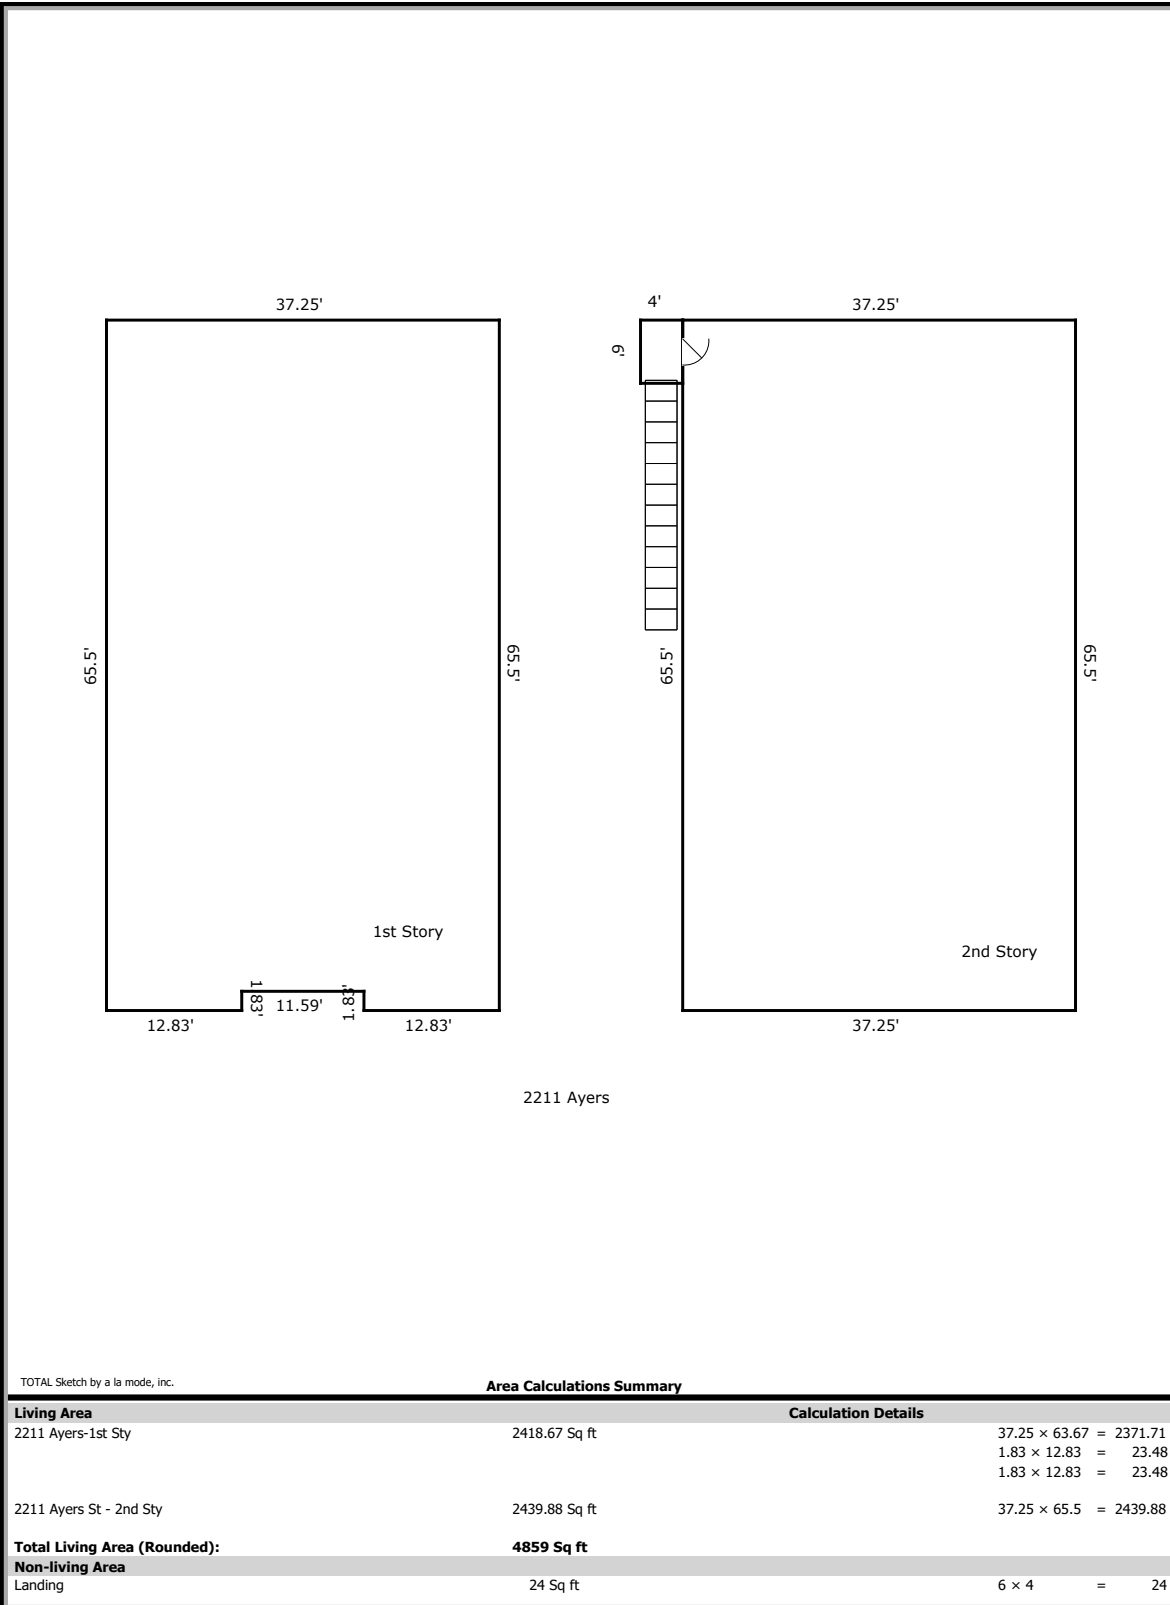

Building Sketch (Page - 2)

Borrower	Not Applicable				
Property Address	2211 Ayers St				
City	Corpus Christi	County	State	TX	Zip Code 78404
Lender/Client	Not Applicable				

TOTAL Sketch by a la mode, inc.

Area Calculations Summary

Living Area	Calculation Details	
2211 Ayers-1st Sty	2418.67 Sq ft	37.25 × 63.67 = 2371.71 1.83 × 12.83 = 23.48 1.83 × 12.83 = 23.48
2211 Ayers St - 2nd Sty	2439.88 Sq ft	37.25 × 65.5 = 2439.88
Total Living Area (Rounded):	4859 Sq ft	
Non-living Area		
Landing	24 Sq ft	6 × 4 = 24