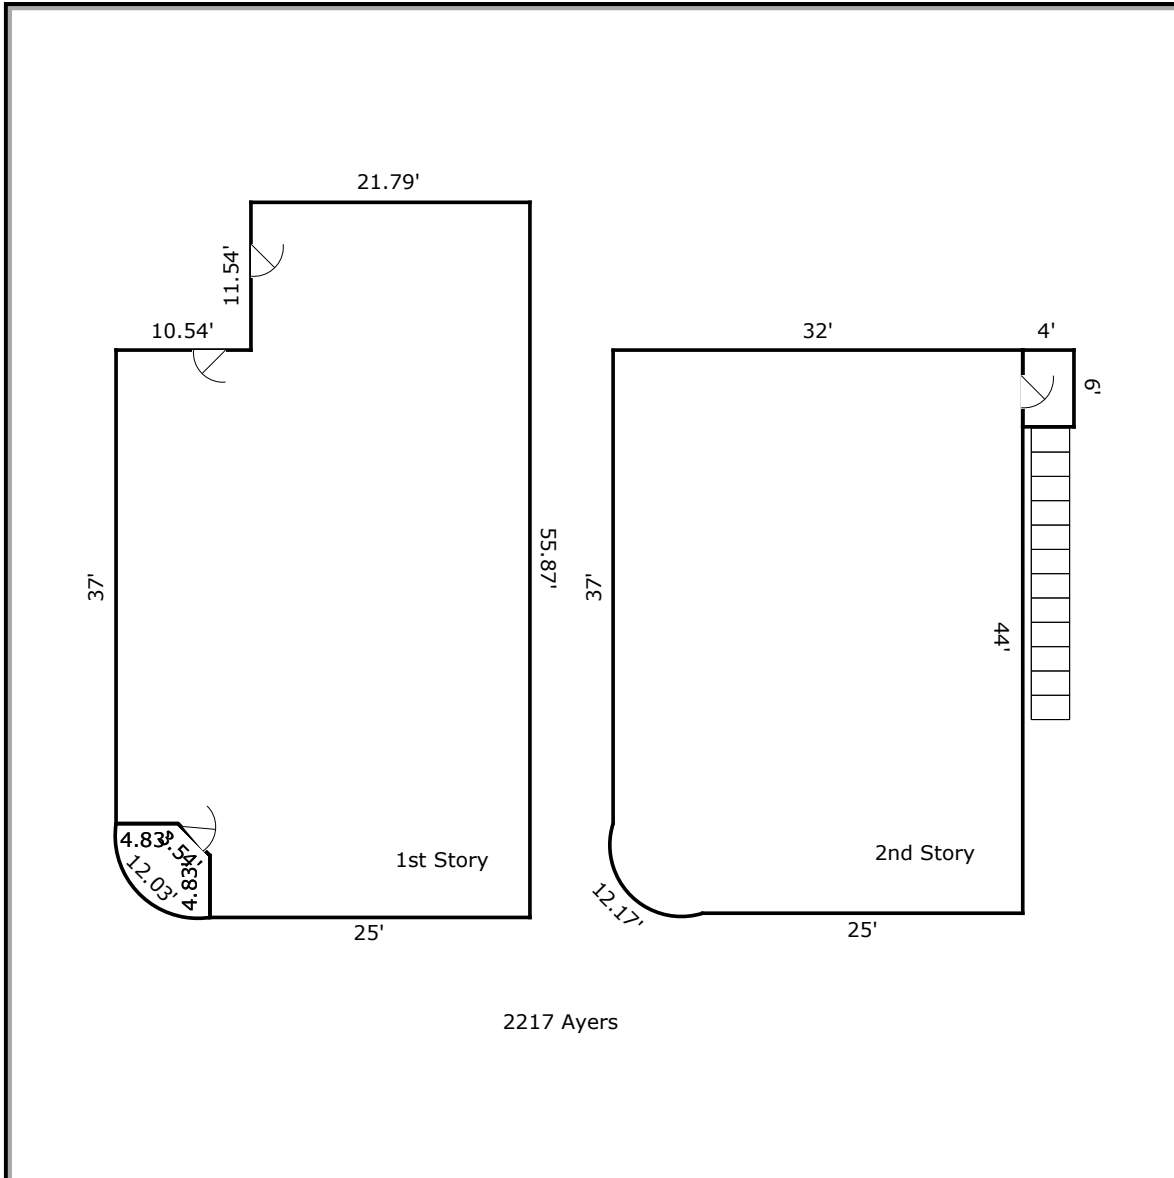

Building Sketch (Page - 1)

Borrower	Not Applicable			
Property Address	2211 Ayers St			
City	Corpus Christi	County	State	TX Zip Code 78404
Lender/Client	Not Applicable			

2217 Ayers

TOTAL Sketch by a la mode, inc.			
Area Calculations Summary			
Living Area	Calculation Details		
2217 Ayers - 1st Sty	1634.04 Sq ft	21.79 × 11.54	= 251.46
		32.33 × 37	= 1196.21
		7.33 × 25	= 183.25
		0.5 × 2.5 × 2.5	= 3.12
2217 Ayers - 2nd Sty	1404.69 Sq ft	32 × 37	= 1184
		7 × 25	= 175
		0.5 × 7 × 7	= 24.5
		Arc	= 21.19
Total Living Area (Rounded):	3039 Sq ft		
Non-living Area			
Undefined Area	42.58 Sq ft	2.33 × 2.5	= 5.82
		0.5 × 2.5 × 2.5	= 3.12
		0.5 × 2.5 × 2.5	= 3.12
		0.5 × 4.83 × 4.83	= 11.66
		Arc	= 18.84
Landing	24 Sq ft	6 × 4	= 24

Area Calculations Summary

Living Area	Calculation Details	
2211 Ayers-1st Sty	2418.67 Sq ft	37.25 × 63.67 = 2371.71 1.83 × 12.83 = 23.48 1.83 × 12.83 = 23.48
2211 Ayers St - 2nd Sty	2439.88 Sq ft	37.25 × 65.5 = 2439.88
Total Living Area (Rounded):	4859 Sq ft	
Non-living Area		
Landing	24 Sq ft	6 × 4 = 24