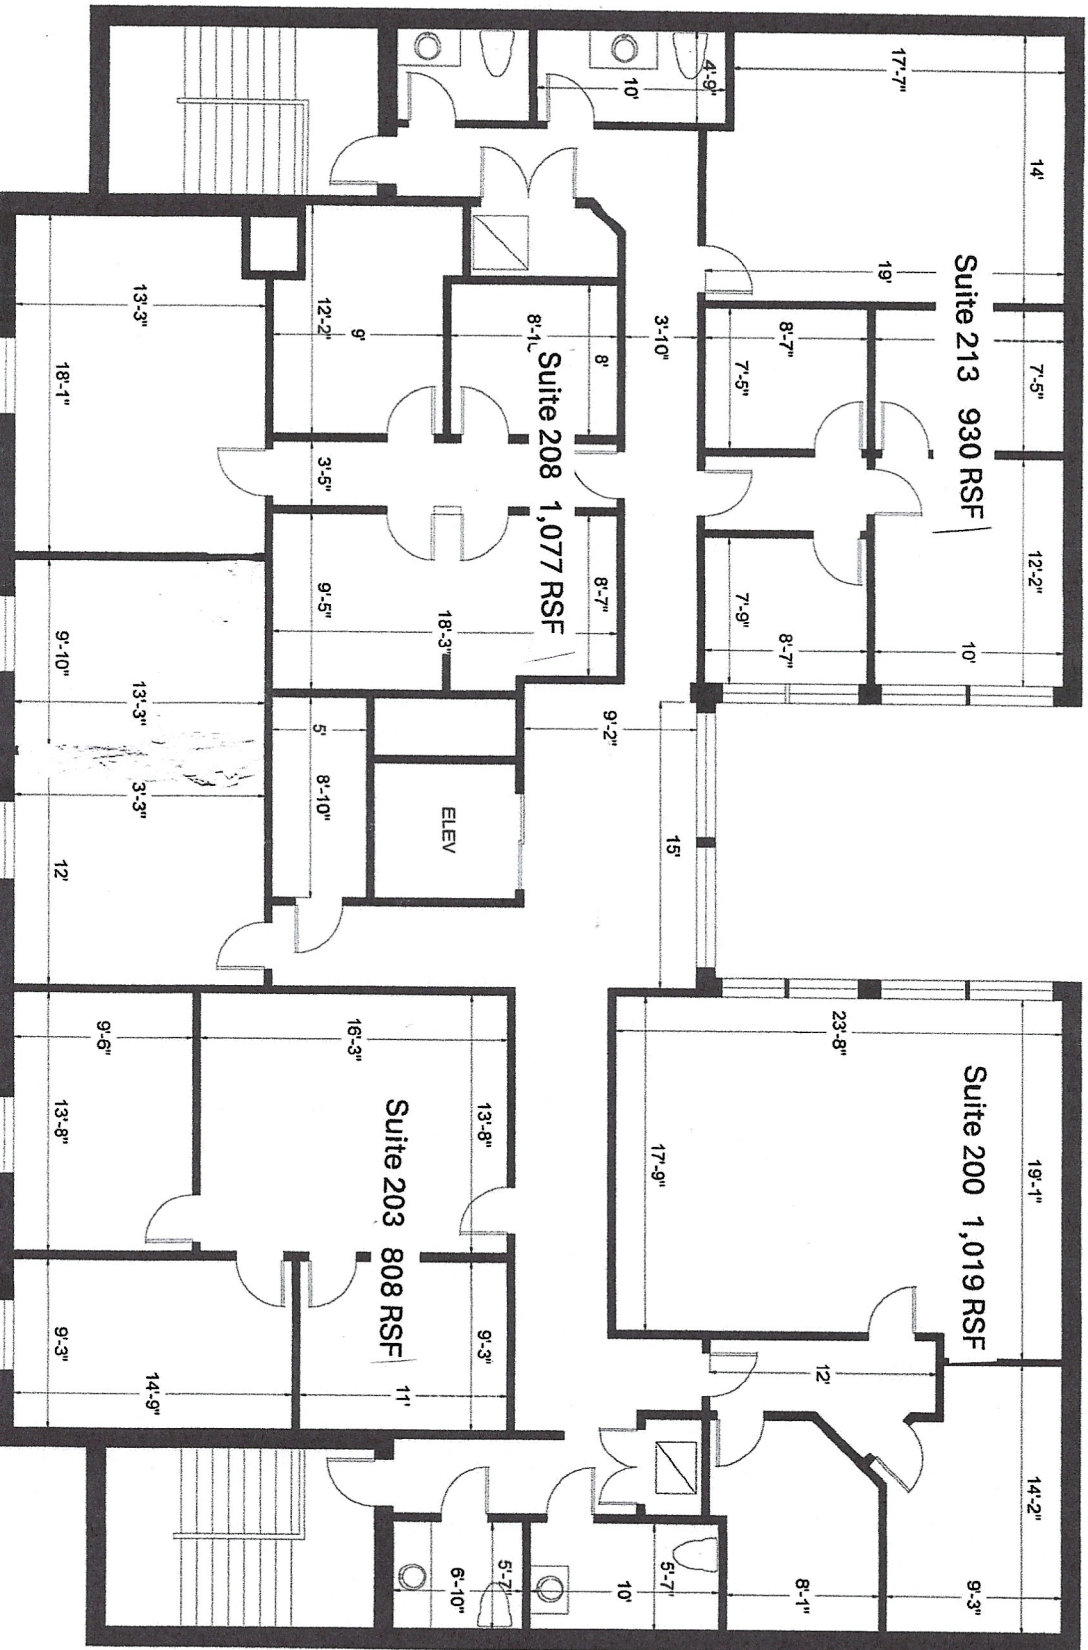

1041 SOUTHEAST 17TH STREET
FORT LAUDERDALE, FL 33316

Steve Hyatt 954.652.2005
SHyatt@bergercommercial.com
www.bergercommercial.com

1600 Southeast 17th Street, Suite 200
Fort Lauderdale, FL 33316

SECOND FLOOR