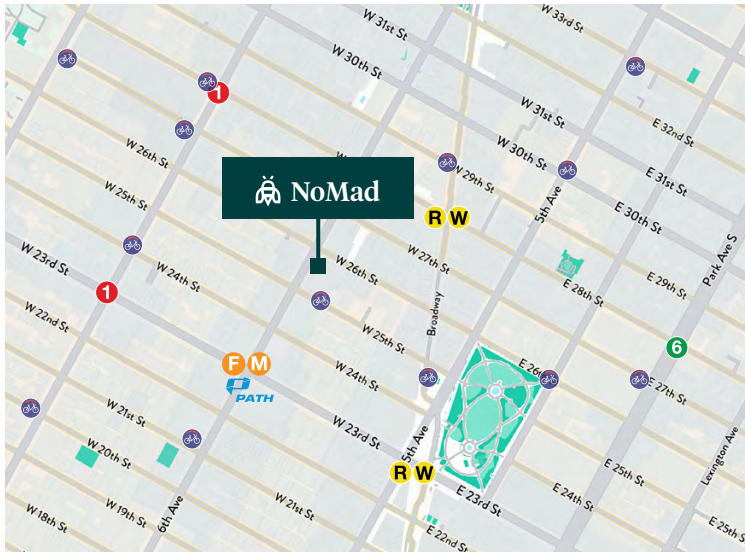

NoMad

776 Sixth Avenue

FOR MORE INFORMATION

PETER JOHNSON

D. 212 729 6632

M. 203 536 1990

peter.johnson@avisonyoung.com

JOSEPH GERVINO

D. 212 858 0798

M. 631 988 5320

joseph.gervino@avisonyoung.com

ALEXA DAMON

D. 212 371 2277

M. 631 807 1592

alexa.damon@avisonyoung.com

© 2024 Avison Young - New York, LLC. All rights reserved.
E. & O.E.: The information contained herein was obtained from sources which we deem reliable and, while thought to be correct, is not guaranteed by Avison Young.