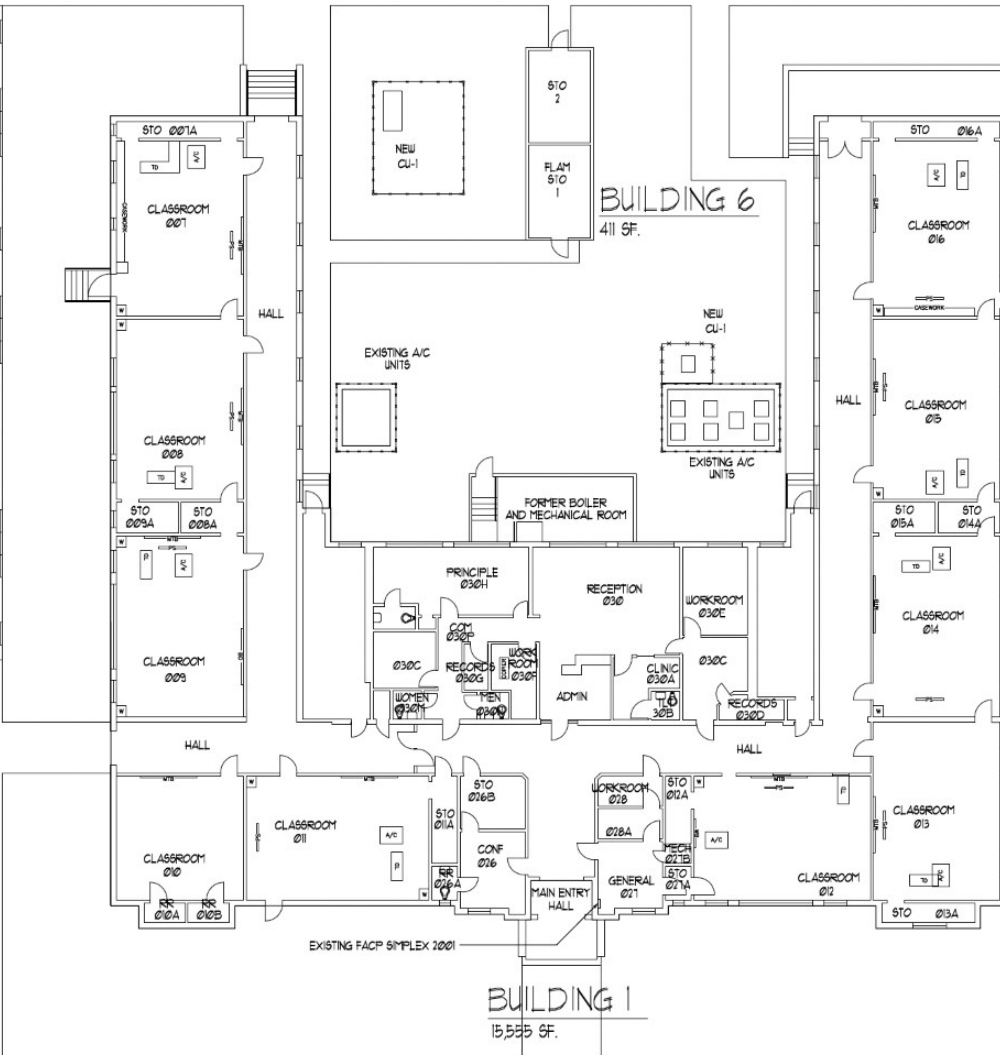

BUILDING 3
3,439 SF.

OVERALL CAMPUS LAYOUT

SCALE: 1/16" = 1'-0"

BUILD 4
5,562 SF.

AREA SUMMARY

1	15,555 SF.
2	3,363 SF.
3	3,439 SF.
4	5,562 SF.
5	8,208 SF.
6	411 SF.
TOTAL	36,538 SF.

BUILDING 2
3,363 SF.

BUILDING 6
411 SF.

BUILDING 5
8,208 SF.

BUILDING 1
15,555 SF.

EXISTING FACP SIMPLEX 2001