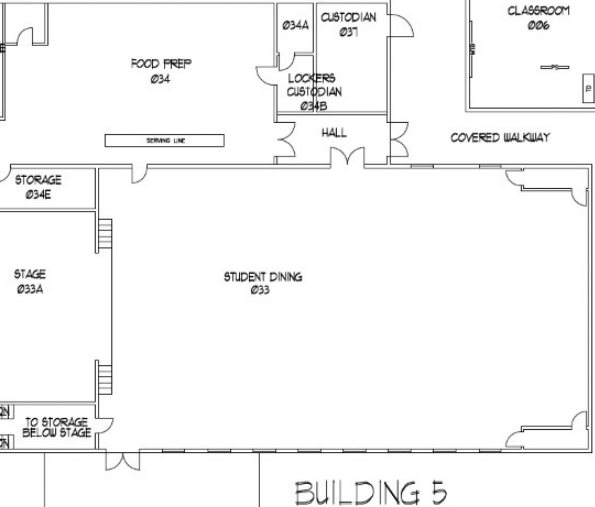

BUILDING 3
3,439 SF.

OVERALL CAMPUS LAYOUT

SCALE: 1/16" = 1'-0"

BUILD 4
5,562 SF.

AREA SUMMARY

1	15,555 SF.
2	3,363 SF.
3	3,439 SF.
4	5,562 SF.
5	8,208 SF.
6	411 SF.
TOTAL	36,538 SF.

BUILDING 2
3,363 SF.

BUILDING 6
411 SF.

BUILDING 5
8,208 SF.

BUILDING 1
15,555 SF.

EXISTING FACP SIMPLEX 2001