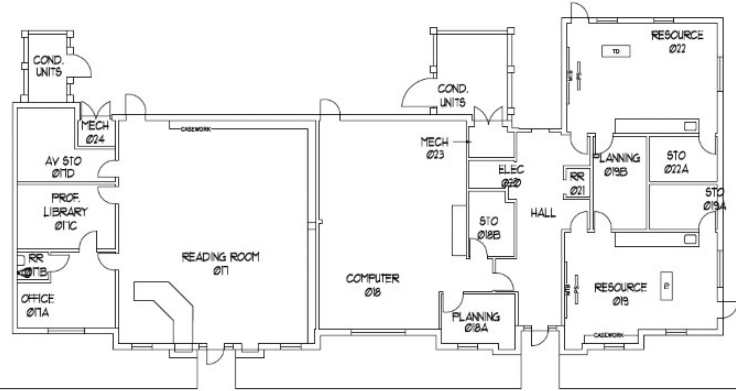

BUILDING 3
3,439 SF.

OVERALL CAMPUS LAYOUT

SCALE: 1/16" = 1'-0"

BUILD 4
5,562 SF.

AREA SUMMARY

1	15,555 SF.
2	3,363 SF.
3	3,439 SF.
4	5,562 SF.
5	8,208 SF.
6	411 SF.
TOTAL	36,538 SF.

BUILDING 2
3,363 SF.

BUILDING 6
411 SF.

BUILDING 5
8,208 SF.

BUILDING 1
15,555 SF.

EXISTING FACP SIMPLEX 2001