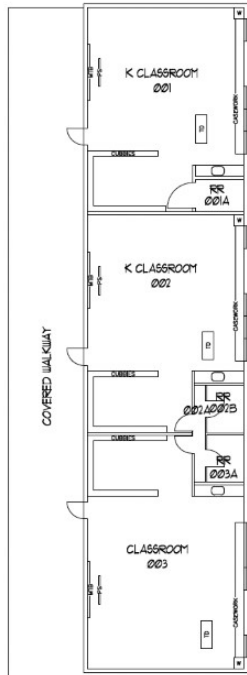

BUILDING 3
3,439 SF.

OVERALL CAMPUS LAYOUT

SCALE: 1/16" = 1'-0"

BUILD 4
5,562 SF.

AREA SUMMARY

1	15,555 SF.
2	3,363 SF.
3	3,439 SF.
4	5,562 SF.
5	8,208 SF.
6	411 SF.
TOTAL	36,538 SF.

BUILDING 2
3,363 SF.

BUILDING 6
411 SF.

BUILDING 5
8,208 SF.

BUILDING 1
15,555 SF.

EXISTING FACP SIMPLEX 2001