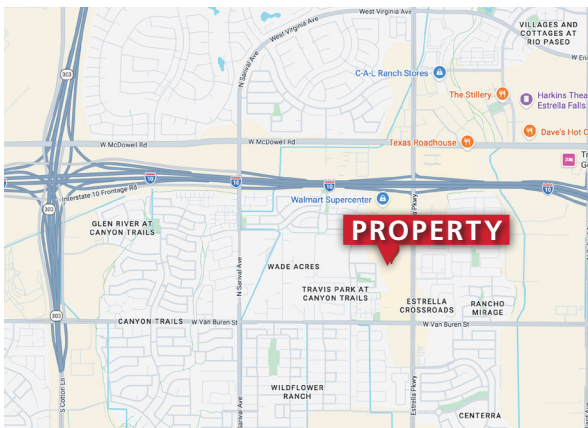

CANYON TRAILS PROFESSIONAL CENTER

740 N ESTRELLA PARKWAY | Goodyear, AZ 85338

AVAILABLE FOR LEASE

- 2,314 SF available
- Located within Canyon Trails medical office center
- Less than one mile to I-10
- Near West Valley Hospital and Banner Estrella Hospital
- Numerous walkable amenities
- Parking ratio of ± 5.6 per 1,000 SF

FOR MORE INFORMATION:

ALYSSA PITNER
602.799.8182 | apitner@REsourcecmcl.com

REsourcecmcl.com

CANYON TRAILS PROFESSIONAL CENTER

740 N ESTRELLA PARKWAY | Goodyear, AZ 85338

PROPERTY SPECS

SUITE SIZE	2,314 SF
RENT	\$37.00/sf NNN
TERMS	\$100 SF in TI for a 60-month term
CONDITION	Shell