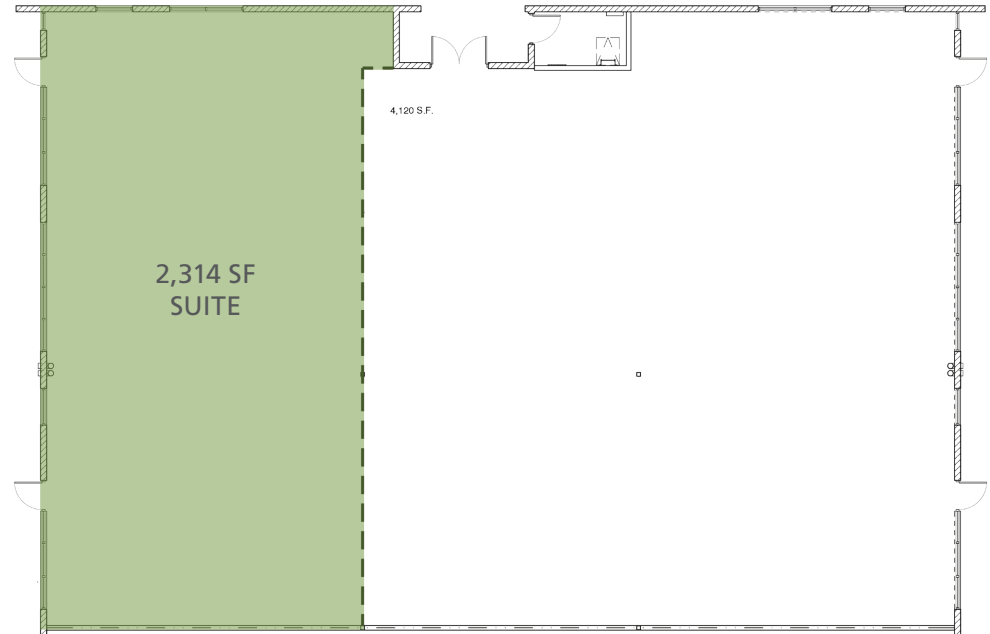

FOR MORE INFORMATION:

ALYSSA PITNER
602.799.8182 | apitner@REsourcecmcl.com

REsourcecmcl.com

CANYON TRAILS PROFESSIONAL CENTER

740 N ESTRELLA PARKWAY | Goodyear, AZ 85338

PROPERTY SPECS

SUITE SIZE	2,314 SF
RENT	\$37.00/sf NNN
TERMS	\$100 SF in TI for a 60-month term
CONDITION	Shell