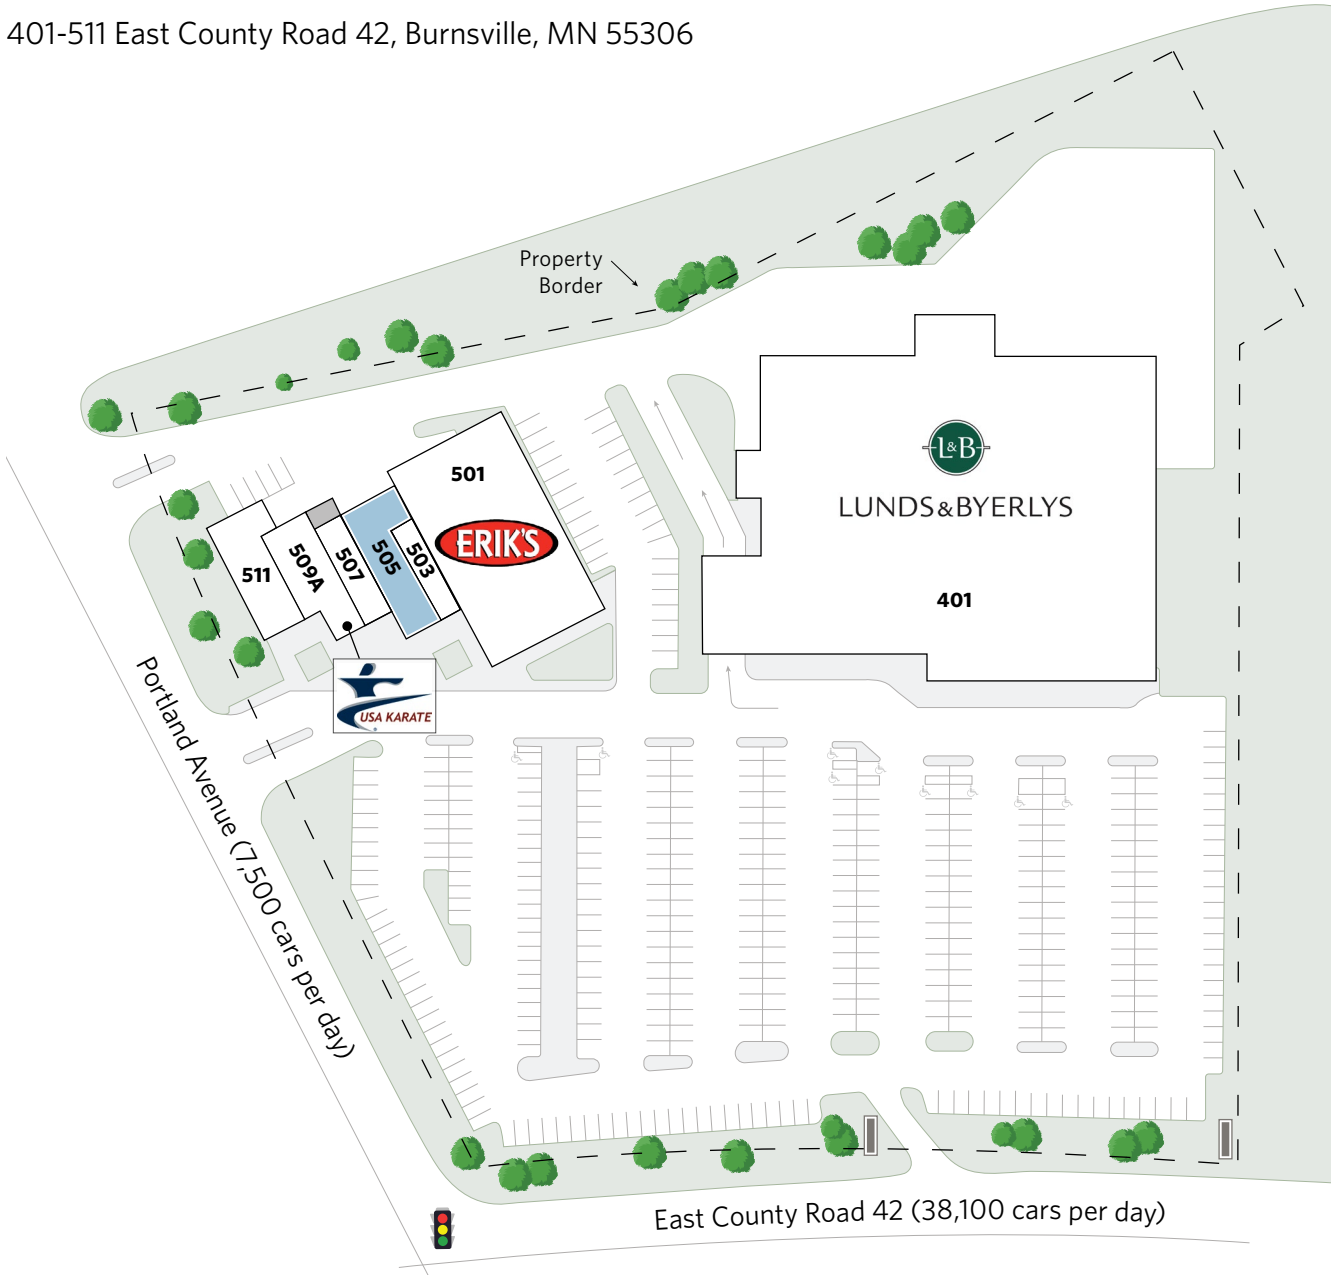

BYERLYS BURNSVILLE

401-511 East County Road 42, Burnsville, MN 55306

± 8.40 acres
pylon

For information:

Luke Sementa

E: lsementa@sterlingorganization.com

P: 855-505-7239

UNIT	TENANT	SQ. FT.
401	Lunds & Byerlys	51,051
501	Erik's Bike Shop	11,280
503	National Salon Resources	1,200
505	Available	2,420
507	El Parcerro Hair Salon (Coming Soon)	1,540
509A	USA Karate	2,413
511	Thrive Chiropractic & Health	2,435

Total Square Feet: 72,339