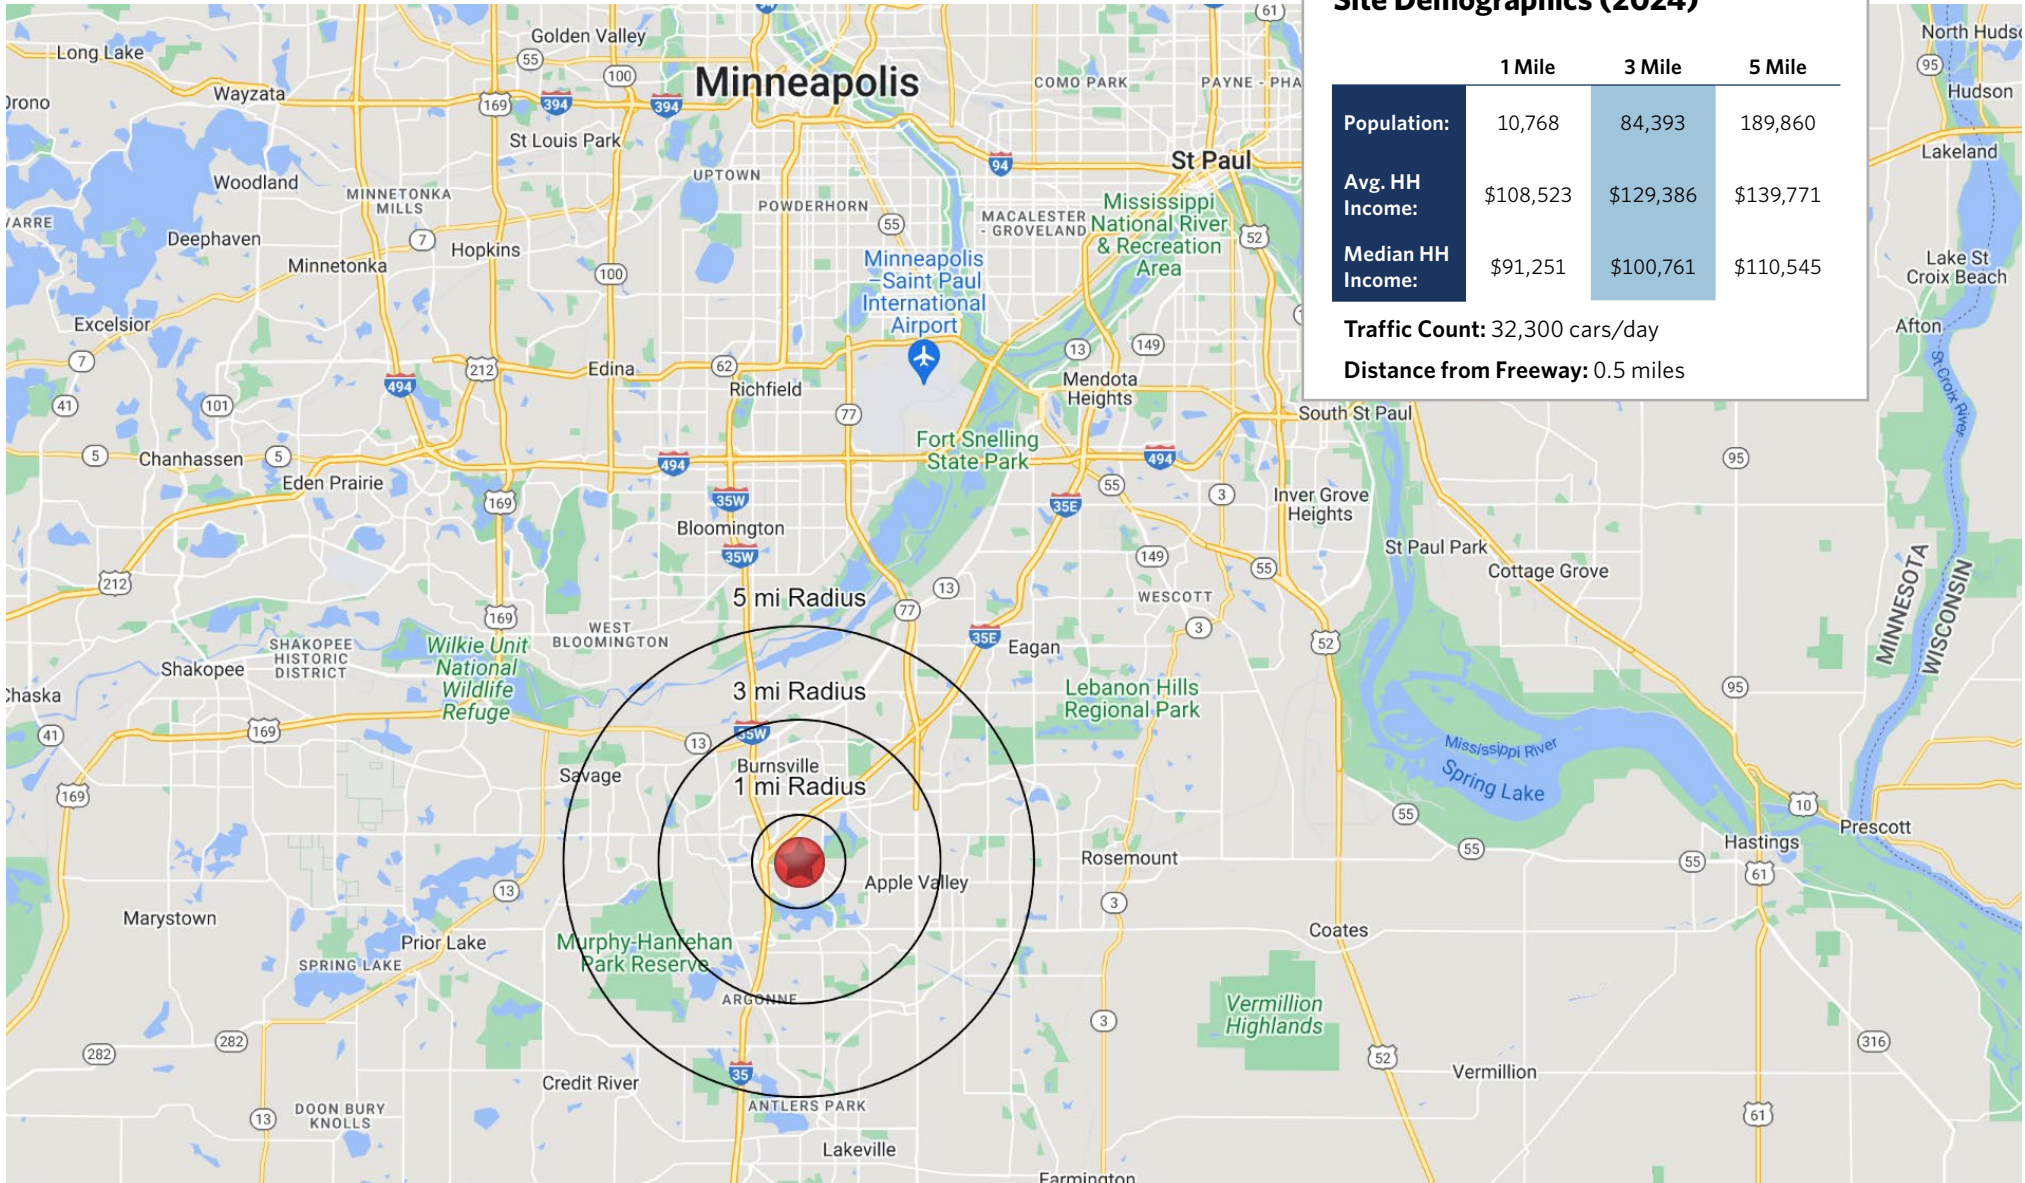

BYERLYS BURNSVILLE

401-511 East County Road 42, Burnsville, MN 55306

Site Demographics (2024)

	1 Mile	3 Mile	5 Mile
Population:	10,768	84,393	189,860
Avg. HH Income:	$108,523	$129,386	$139,771
Median HH Income:	$91,251	$100,761	$110,545
Traffic Count:	32,300 cars/day		
Distance from Freeway:	0.5 miles