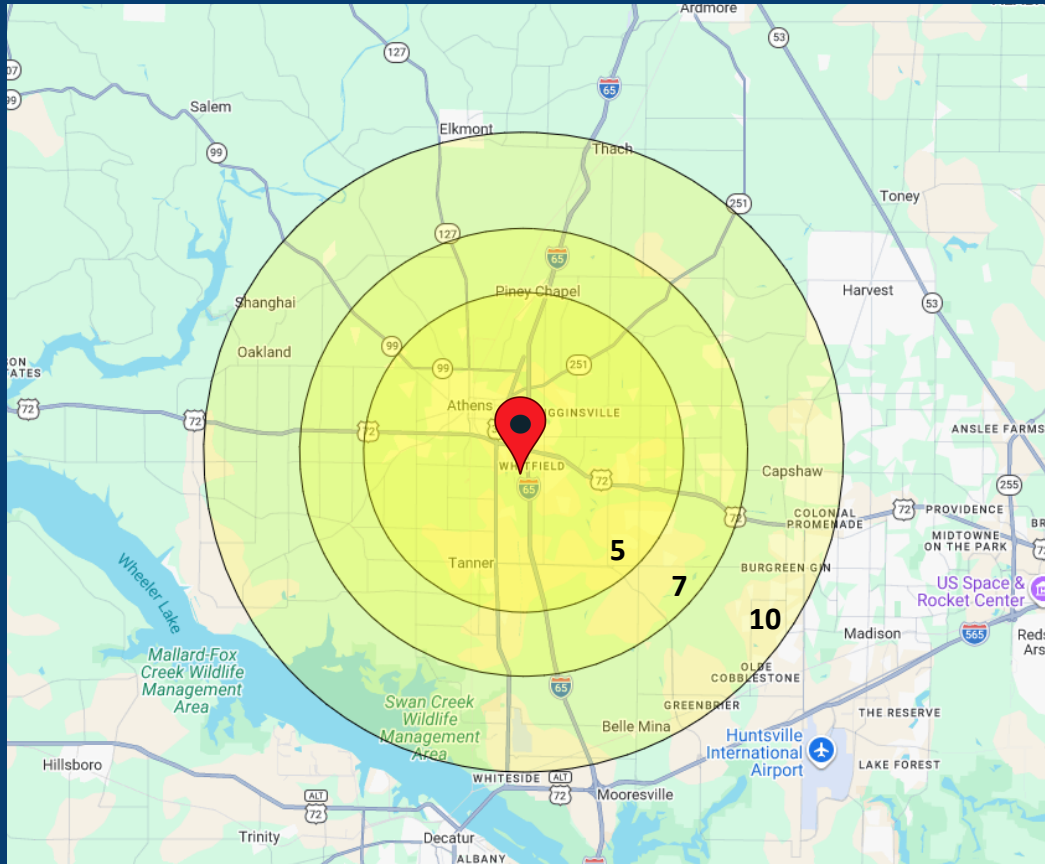

Hobby Lobby / Academy Sports Anchored Development Audubon Lane, Athens, AL - Site Plan

Demographics & Employee Snapshot - Athens, Limestone County, AL

2025	5 Mile Radius	7 Mile Radius	10 Mile Radius
Population	41,883	59,448	105,145
Households	17,898	25,129	41,502
Average HH Income	\$90,270	\$91,890	\$102,901
Median Age Pop.	40.9	40.7	39.9