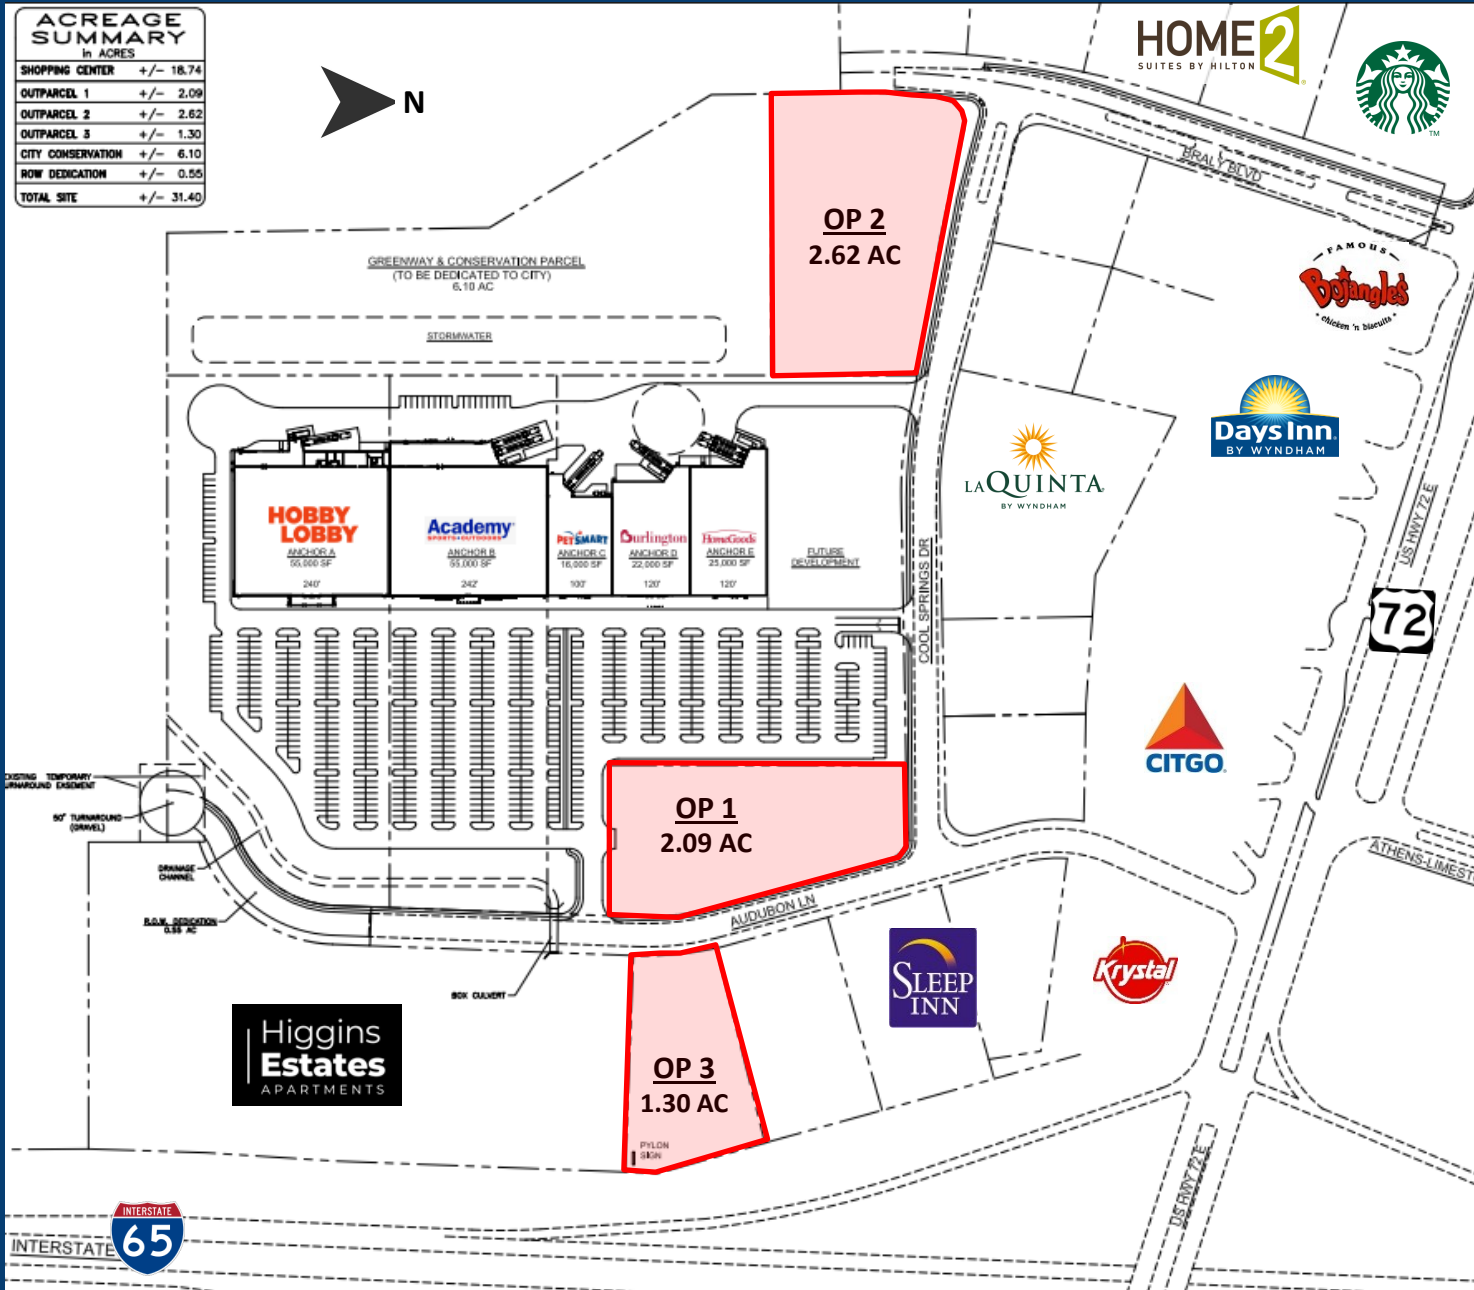

Hobby Lobby / Academy Sports Anchored Development Audubon Lane, Athens, AL - Site Plan

Demographics & Employee Snapshot - Athens, Limestone County, AL

2025	5 Mile Radius	7 Mile Radius	10 Mile Radius
Population	41,883	59,448	105,145
Households	17,898	25,129	41,502
Average HH Income	\$90,270	\$91,890	\$102,901
Median Age Pop.	40.9	40.7	39.9