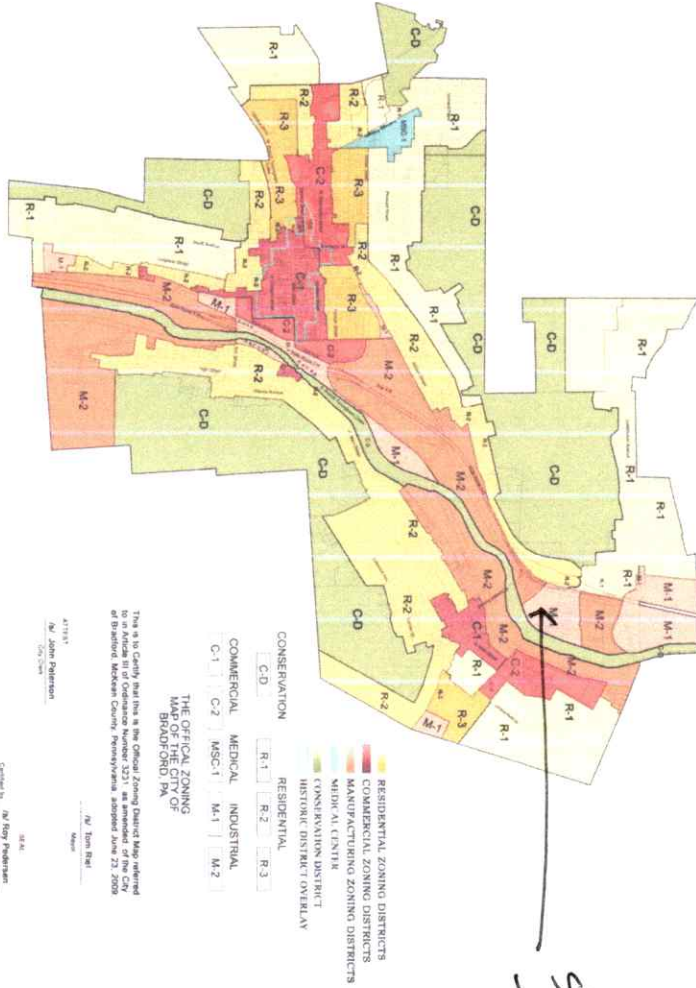

ZONING
 220 Attachment 4
 City of Bradford

52 Daley