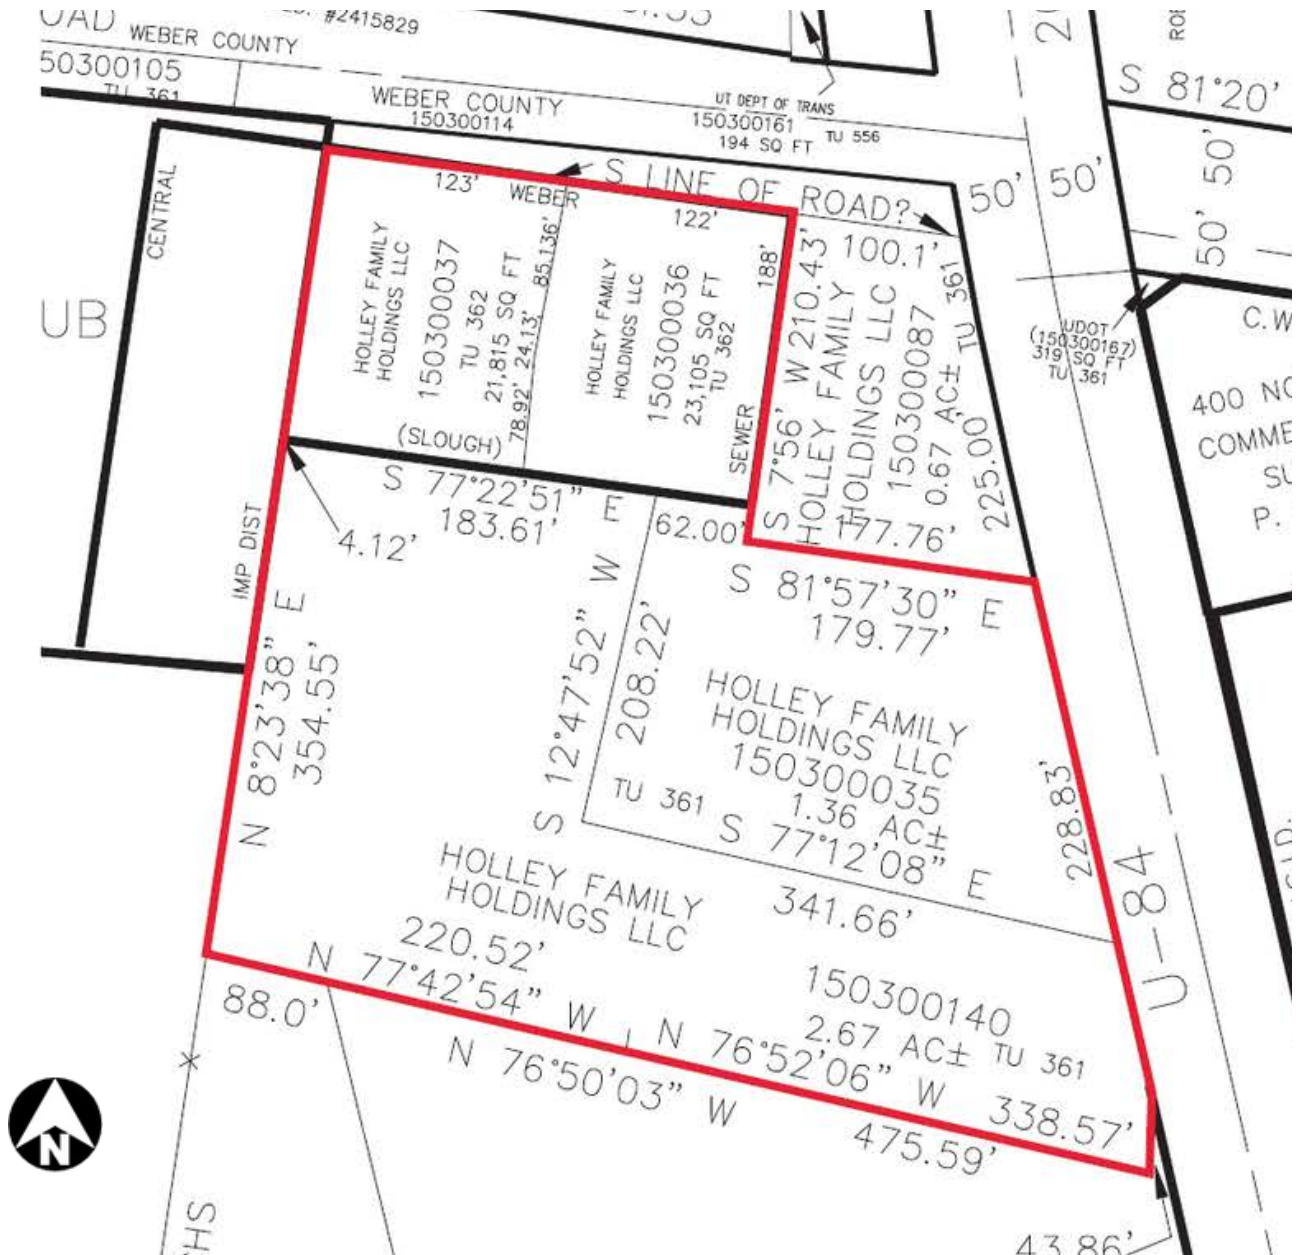

Weber County Plat

± 5.06 Acres

Contact Agents

Aaron McCrady
801-953-7012
aaroncrest@gmail.com

Garrett Pierson
801-644-1361
g@crestutah.com