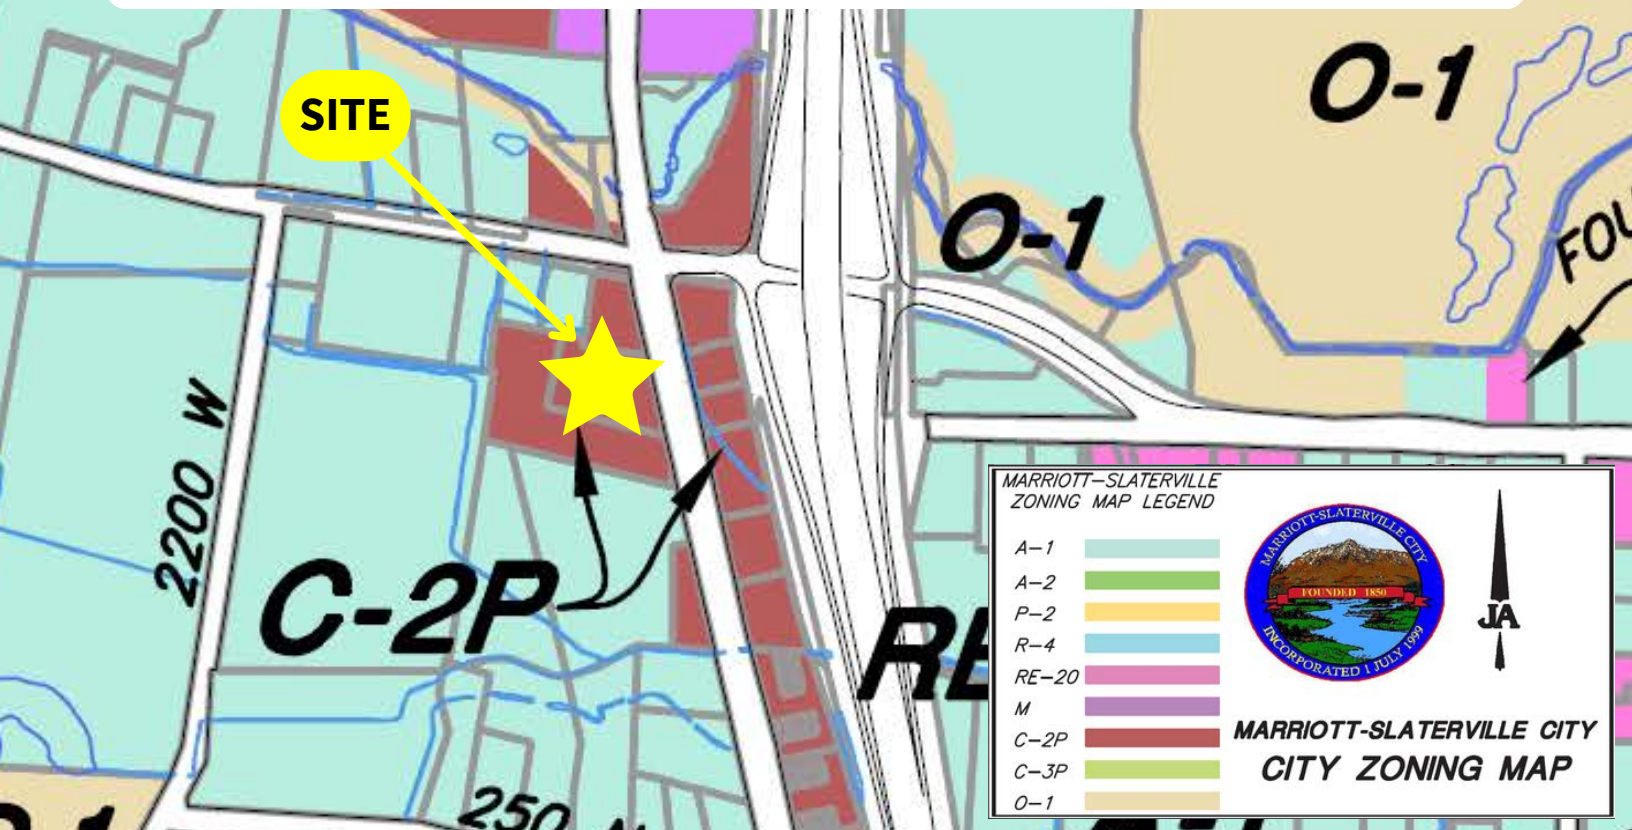

Contact Agents

Aaron McCrady
801-953-7012
aaroncrest@gmail.com

Garrett Pierson
801-644-1361
g@crestutah.com