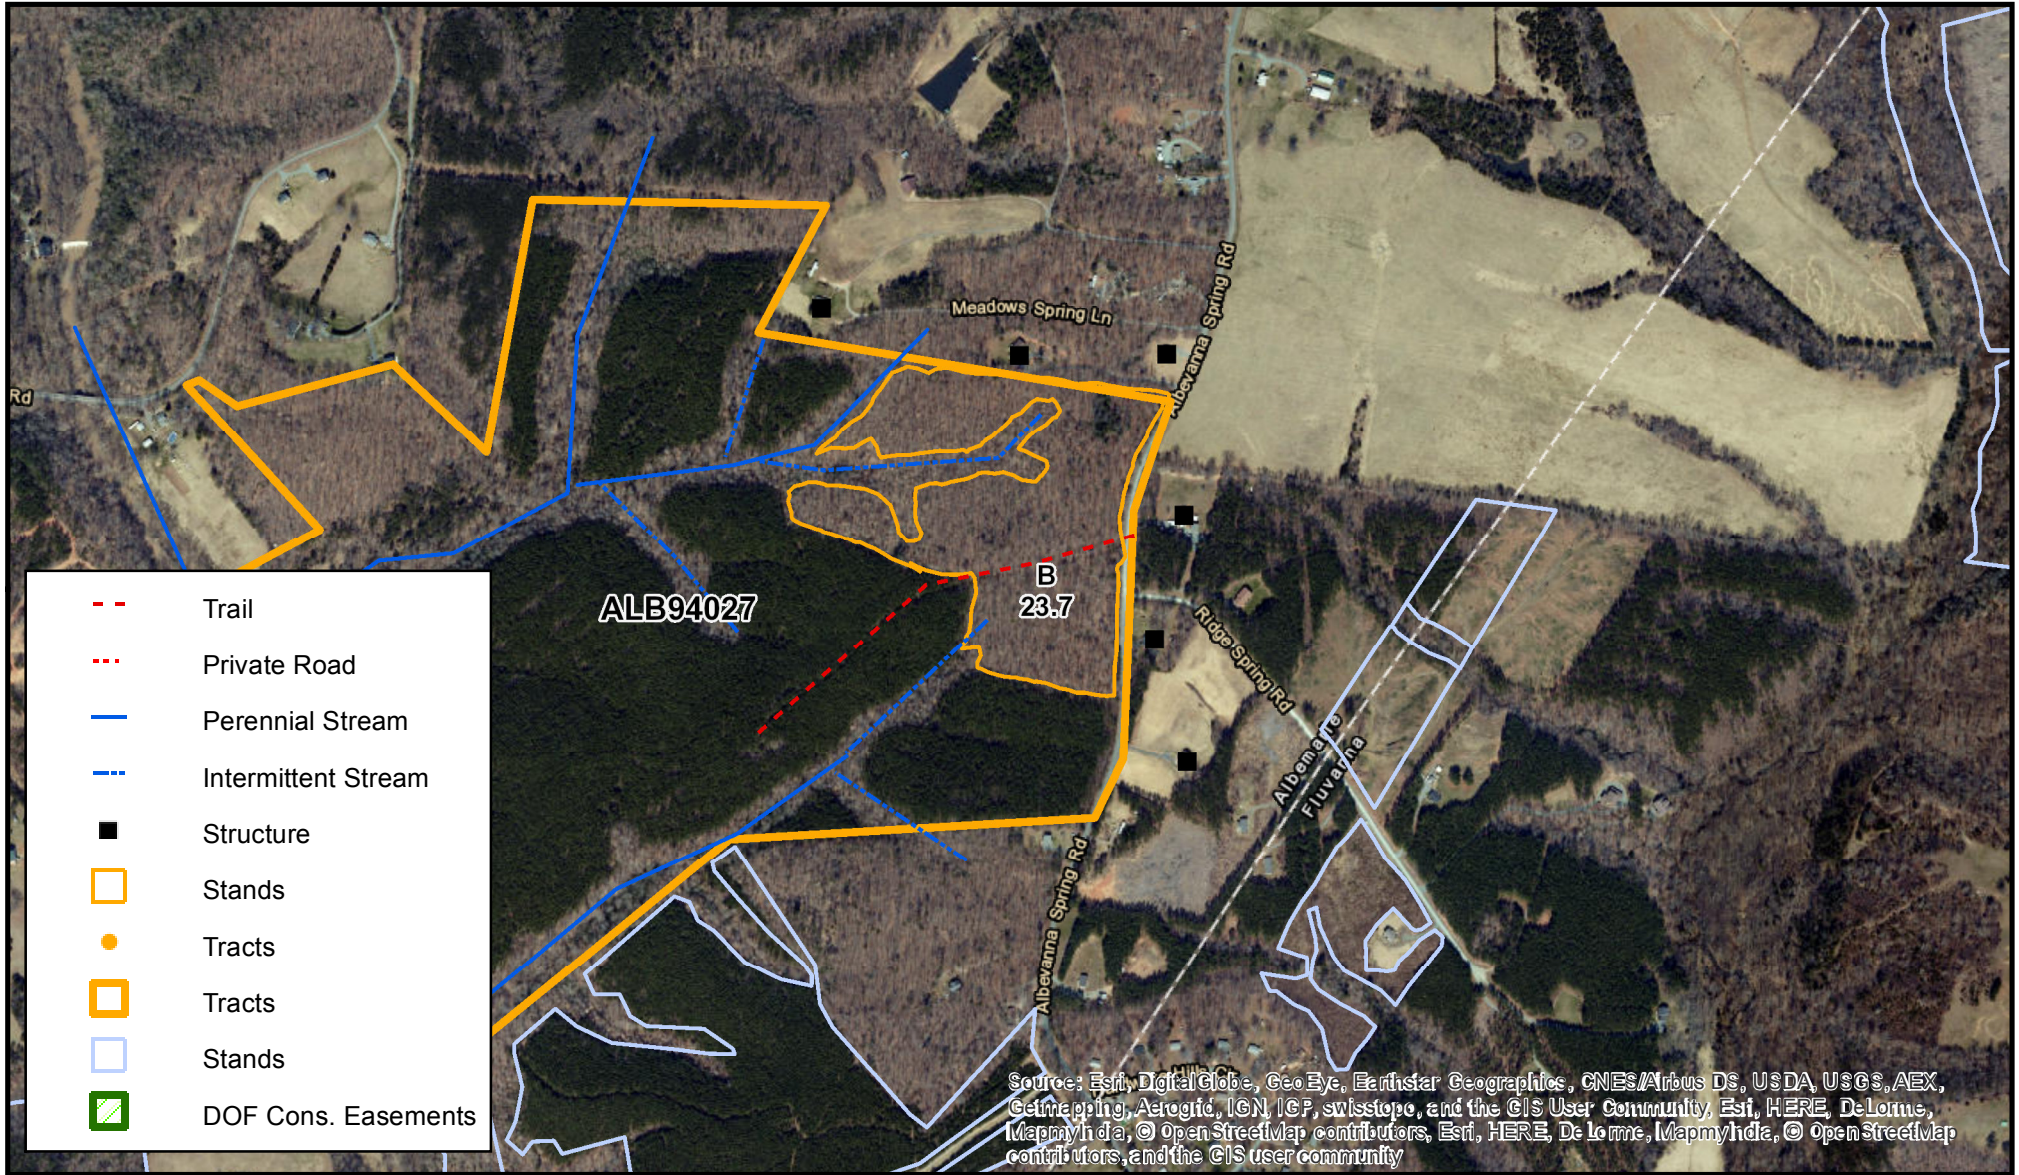

# Alb-94-027 Parcel B

## Ben Trichilo

David Powell  
(434)977-5193  
david.powell@dof.virginia.gov  
6/16/2016

RT Area - Parcel B - 24 acres- aerial release loblolly pine

While VDOF has attempted to ensure that the features shown on this map are accurate, VDOF did not perform survey work or otherwise verify information provided to it in preparing this map and all features and acreages shown are approximate. VDOF expressly disclaims all warranties of any type concerning this map, and any use of the map assumes you understand and agree with this disclaimer.