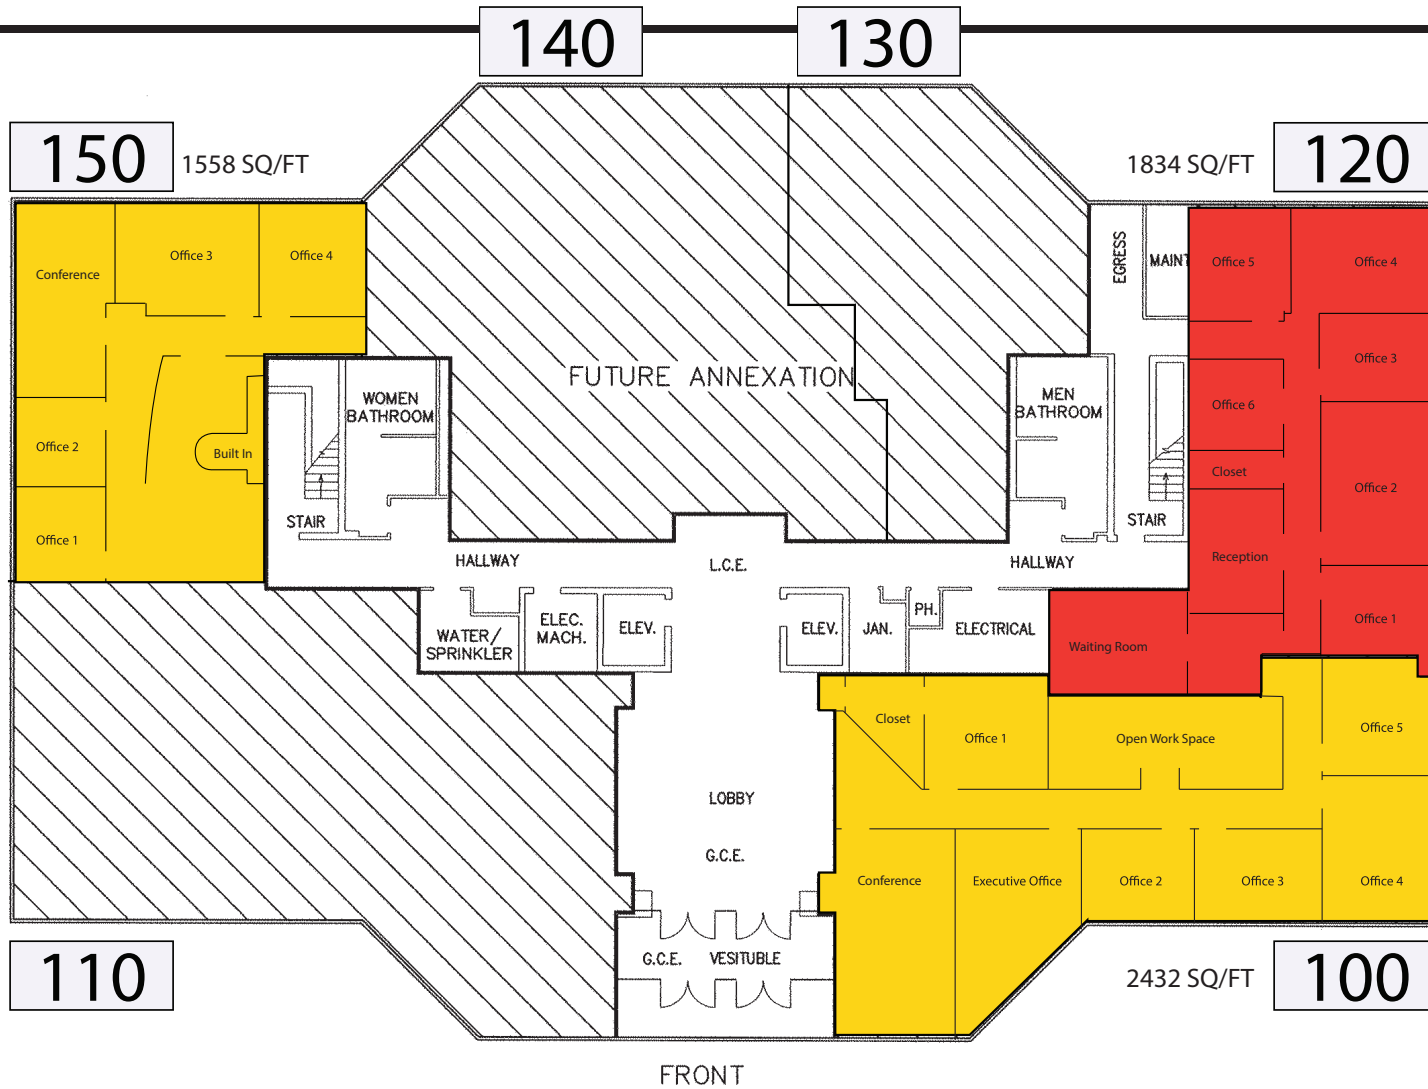

FOR LEASE: THREE CENTRE PARK

Howard County, Maryland

LOCATION » 8815 Centre Park Dr | Columbia, Maryland 21045

100 & 120 Combinable as 4266 SQ/FT

FIRST FLOOR

SCALE: 1" = 1/15'