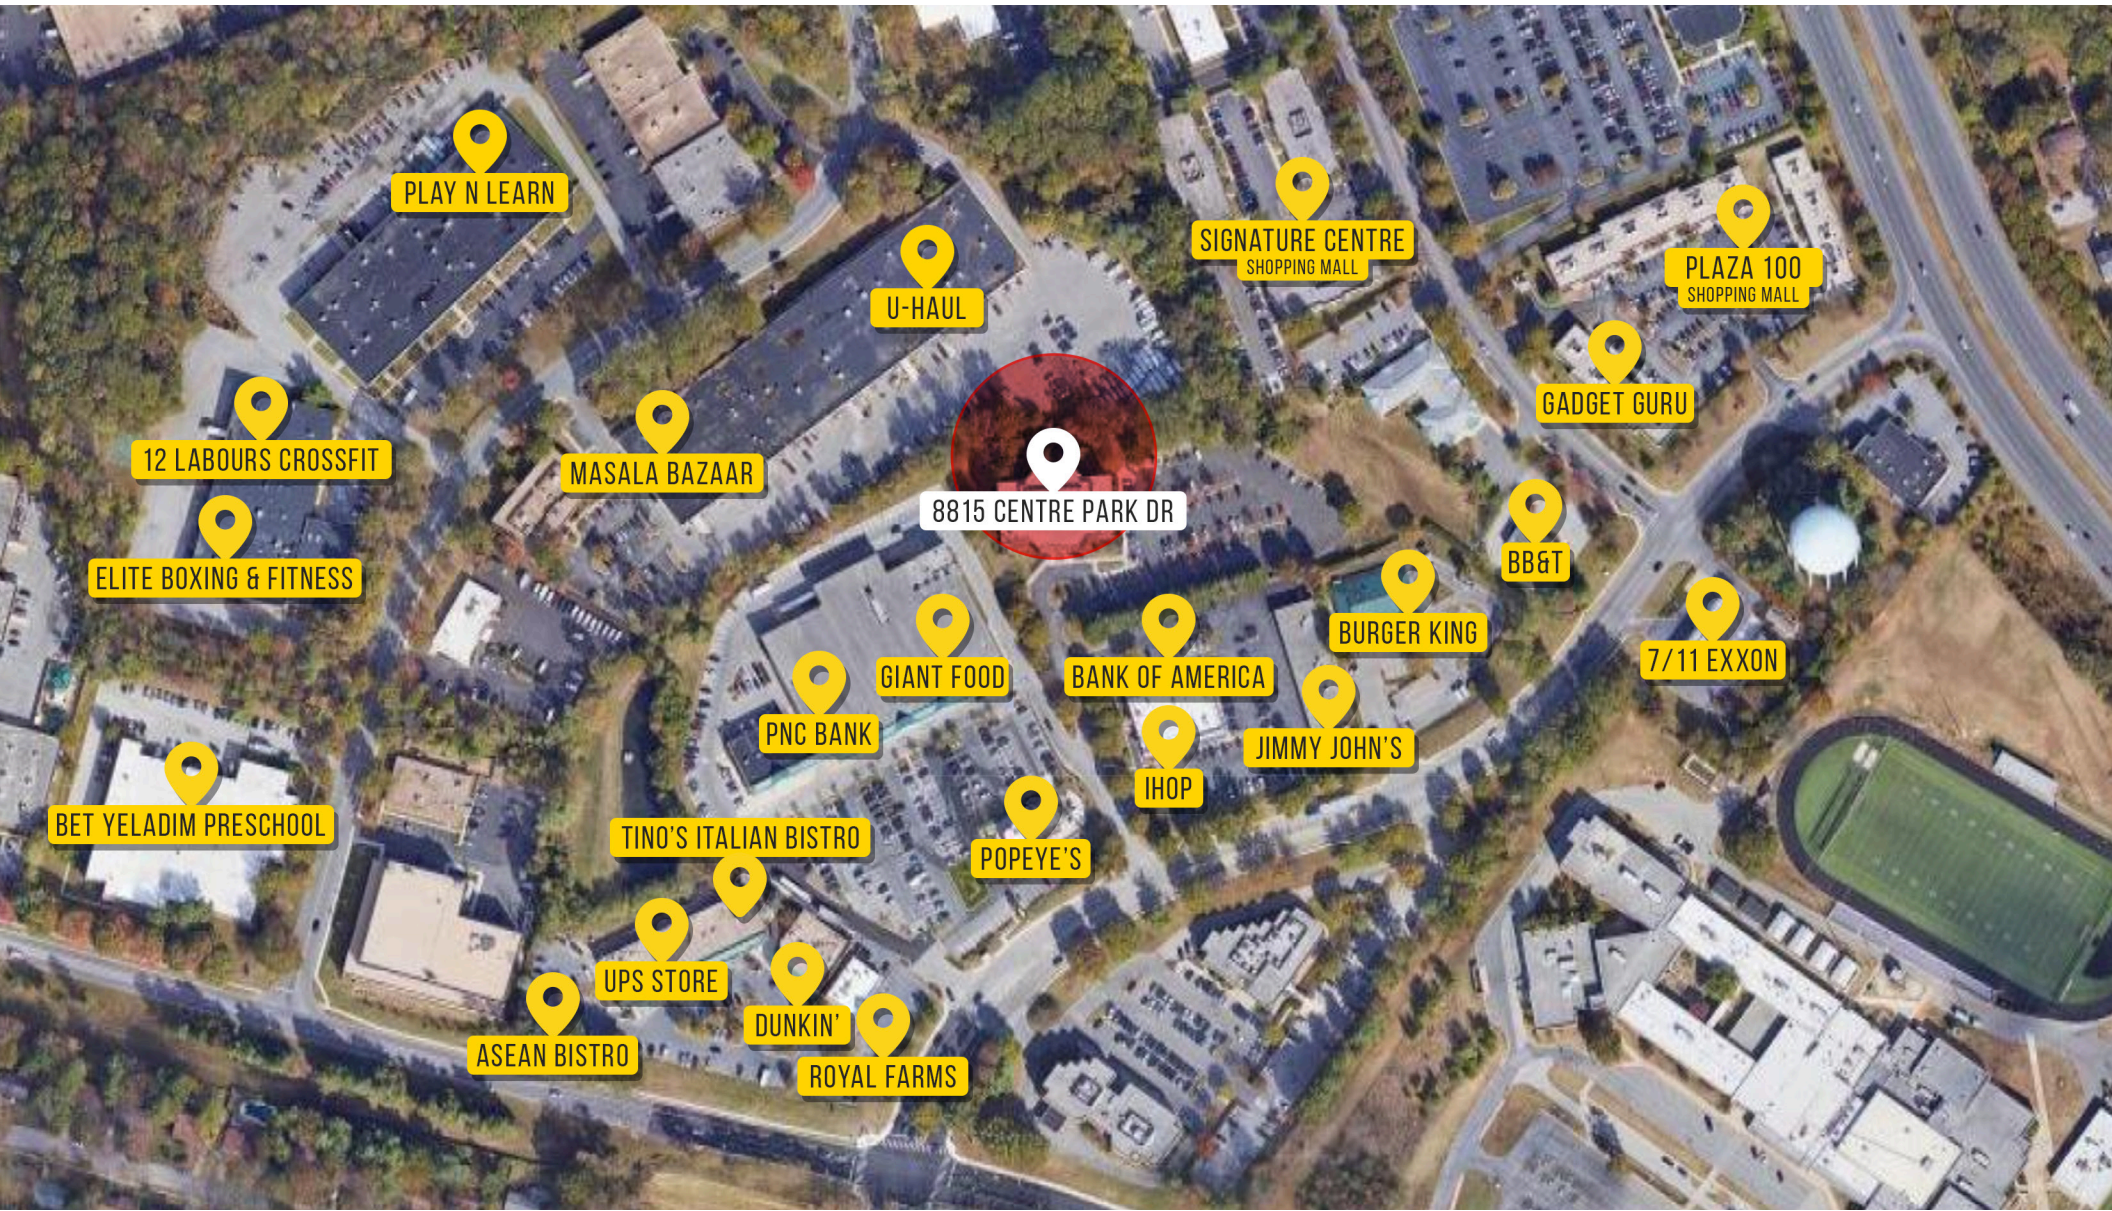

FOR LEASE: THREE CENTRE PARK

📍 Howard County, Maryland

LOCATION » 8815 Centre Park Dr | Columbia, Maryland 21045

AVAILABLE

Suite 100: 2,432 sf
Suite 120: 1,834 sf
Suite 150: 1,558 sf

BUILDING SIZE: 54,249 sf

FOR LEASE: THREE CENTRE PARK

📍 Howard County, Maryland

LOCATION » 8815 Centre Park Dr | Columbia, Maryland 21045

Dave Sciamarelli » 973-713-1846 Dave@Key-CRE.com

KEY COMMERCIAL REAL ESTATE

Key-CRE.com

FOR LEASE: THREE CENTRE PARK

Howard County, Maryland

LOCATION » 8815 Centre Park Dr | Columbia, Maryland 21045

100 & 120 Combinable as 4266 SQ/FT

FIRST FLOOR

SCALE: 1" = 1/15'

Dave Sciamarelli » 973-713-1846 Dave@Key-CRE.com

KEY COMMERCIAL REAL ESTATE