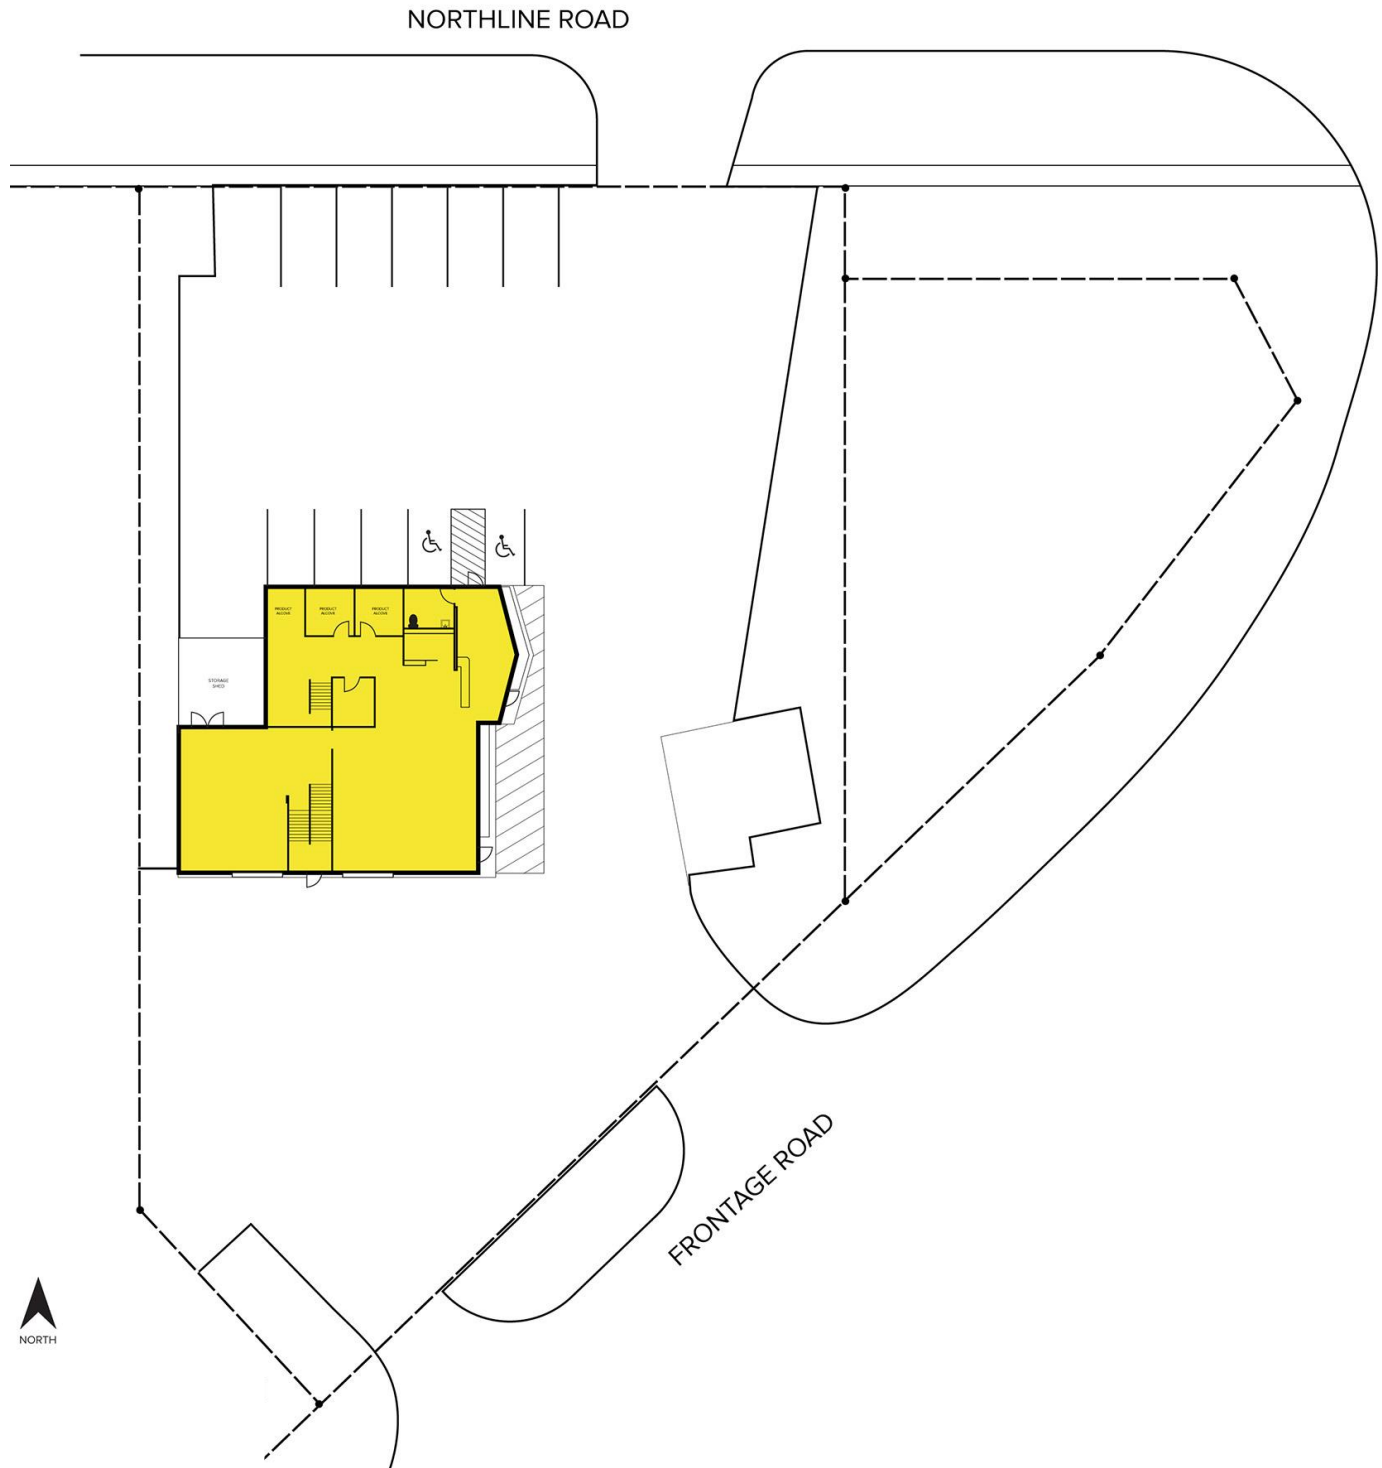

18701 Northline Road - Southgate, Michigan

Industrial For Sale

4,724
Square Feet
AVAILABLE

Site Plan

For more information, please contact:

GARY STEPHENS
(248) 948 0104
gstephens@signatureassociates.com

SIGNATURE ASSOCIATES
One Towne Square, Suite 1200
Southfield, MI 48076
www.signatureassociates.com

D.J. WABICK
(708) 280 9865
dj@fifere.com

KRESHMORE GROUP
14216 McCarthy Road
Lemont, IL 60439
www.kreshmore.com