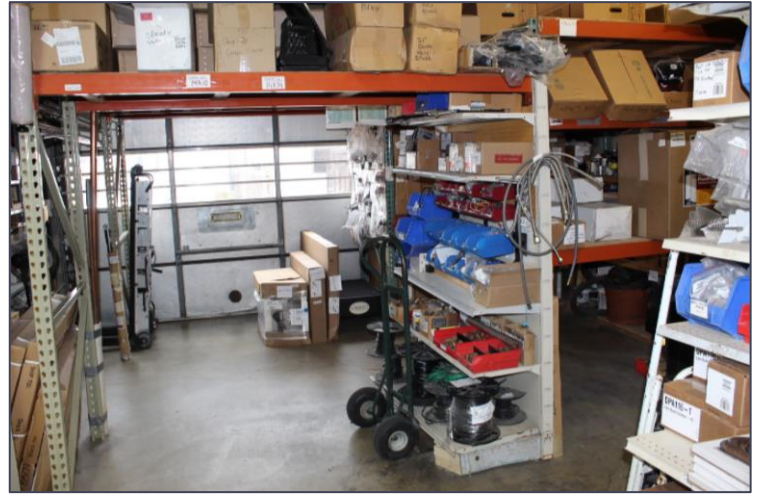

18701 Northline Road - Southgate, Michigan

Industrial For Sale

4,724
Square Feet
AVAILABLE

Interior Photos

For more information, please contact:

GARY STEPHENS
(248) 948 0104
gstephens@signatureassociates.com

SIGNATURE ASSOCIATES
One Towne Square, Suite 1200
Southfield, MI 48076
www.signatureassociates.com

D.J. WABICK
(708) 280 9865
dj@fifere.com

KRESHMORE GROUP
14216 McCarthy Road
Lemont, IL 60439
www.kreshmore.com